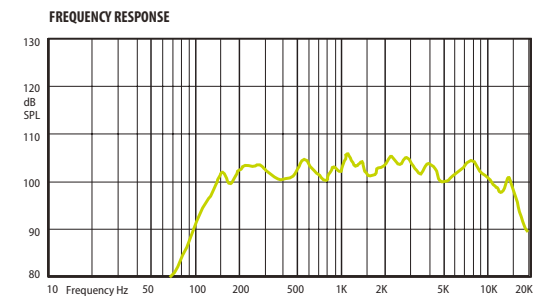

COM 20 is manufactured with two 5" (127 mm) full range speakers, **COM 40** has four 5" (127 mm) full range speakers.

COM 20

HORIZONTAL / VERTICAL POLAR DIAGRAMS

COM 40

HORIZONTAL / VERTICAL POLAR DIAGRAMS

Technical Specifications	COM 20	COM 40
Rated power	20 W	40 W
Transformer power taps	20 W - 10 W	40 W - 20 W
Sensitivity	92 dB (1 W/1 m)	94 dB (1 W/1 m)
Maximum SPL	105 dB (Pmax/1 m) at 1179 Hz	110 dB (Pmax/1 m) at 1113 Hz
Frequency response	100 Hz – 15 kHz	100 Hz – 15 kHz
Dispersion at 1000 Hz	180° (H), 150° (V)	180° (H), 150° (V)
Protection	IP 54	IP 54
Dimensions	378 mm × 151 mm x 125 mm	618 mm × 151 mm x 125 mm
Driver dimensions	2 x 5" (127 mm)	4 x 5" (127 mm)
Weight	2,9 kg	4,7 kg
Material	Aluminum	Aluminum
Colour	Grey (RAL 7038)	Grey (RAL 7038)