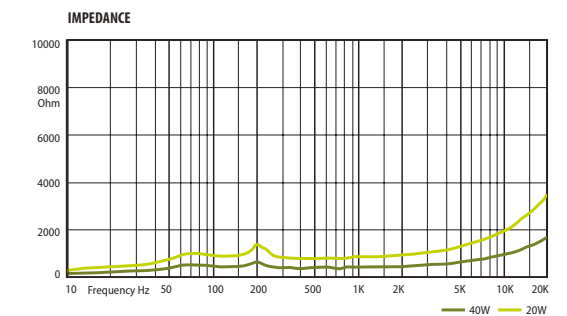

COM 20 is manufactured with two 5" (127 mm) full range speakers, **COM 40** has four 5" (127 mm) full range speakers.

COM 20

HORIZONTAL / VERTICAL POLAR DIAGRAMS

COM 40

HORIZONTAL / VERTICAL POLAR DIAGRAMS

Technical Specifications	COM 20	COM 40
Rated power	20 W	40 W
Transformer power taps	20 W - 10 W	40 W - 20 W
Sensitivity	92 dB (1 W/1 m)	94 dB (1 W/1 m)
Maximum SPL	105 dB (Pmax/1 m) at 1179 Hz	110 dB (Pmax/1 m) at 1113 Hz
Frequency response	100 Hz – 15 kHz	100 Hz – 15 kHz
Dispersion at 1000 Hz	180° (H), 150° (V)	180° (H), 150° (V)
Protection	IP 54	IP 54
Dimensions	378 mm × 151 mm x 125 mm	618 mm × 151 mm x 125 mm
Driver dimensions	2 x 5" (127 mm)	4 x 5" (127 mm)
Weight	2,9 kg	4,7 kg
Material	Aluminum	Aluminum
Colour	Grey (RAL 7038)	Grey (RAL 7038)