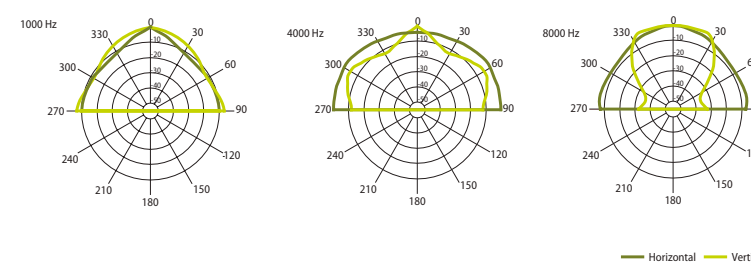

COM 20 is manufactured with two 5" (127 mm) full range speakers, **COM 40** has four 5" (127 mm) full range speakers.

COM 20

HORIZONTAL / VERTICAL POLAR DIAGRAMS

COM 40

HORIZONTAL / VERTICAL POLAR DIAGRAMS

Technical Specifications	COM 20	COM 40
Rated power	20 W	40 W
Transformer power taps	20 W - 10 W	40 W - 20 W
Sensitivity	92 dB (1 W/1 m)	94 dB (1 W/1 m)
Maximum SPL	105 dB (Pmax/1 m) at 1179 Hz	110 dB (Pmax/1 m) at 1113 Hz
Frequency response	100 Hz – 15 kHz	100 Hz – 15 kHz
Dispersion at 1000 Hz	180° (H), 150° (V)	180° (H), 150° (V)
Protection	IP 54	IP 54
Dimensions	378 mm × 151 mm x 125 mm	618 mm × 151 mm x 125 mm
Driver dimensions	2 x 5" (127 mm)	4 x 5" (127 mm)
Weight	2,9 kg	4,7 kg
Material	Aluminum	Aluminum
Colour	Grey (RAL 7038)	Grey (RAL 7038)