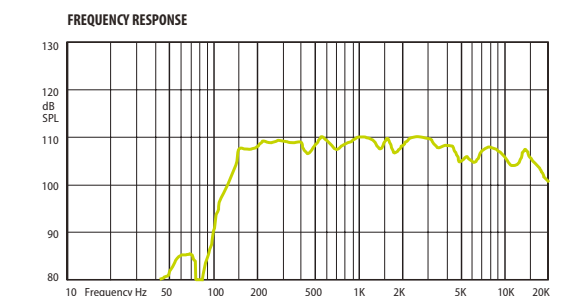

COM 20 is manufactured with two 5" (127 mm) full range speakers, **COM 40** has four 5" (127 mm) full range speakers.

COM 20

HORIZONTAL / VERTICAL POLAR DIAGRAMS

COM 40

HORIZONTAL / VERTICAL POLAR DIAGRAMS

Technical Specifications	COM 20	COM 40
Rated power	20 W	40 W
Transformer power taps	20 W - 10 W	40 W - 20 W
Sensitivity	92 dB (1 W/1 m)	94 dB (1 W/1 m)
Maximum SPL	105 dB (Pmax/1 m) at 1179 Hz	110 dB (Pmax/1 m) at 1113 Hz
Frequency response	100 Hz – 15 kHz	100 Hz – 15 kHz
Dispersion at 1000 Hz	180° (H), 150° (V)	180° (H), 150° (V)
Protection	IP 54	IP 54
Dimensions	378 mm × 151 mm x 125 mm	618 mm × 151 mm x 125 mm
Driver dimensions	2 x 5" (127 mm)	4 x 5" (127 mm)
Weight	2,9 kg	4,7 kg
Material	Aluminum	Aluminum
Colour	Grey (RAL 7038)	Grey (RAL 7038)