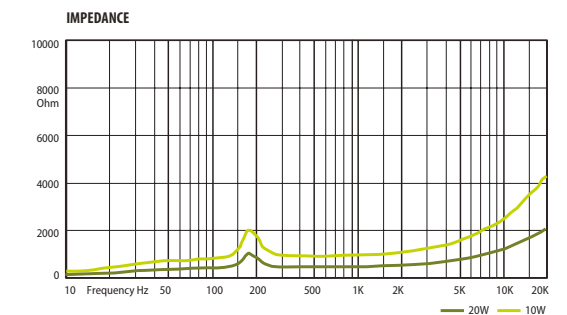

COM 20 is manufactured with two 5" (127 mm) full range speakers, **COM 40** has four 5" (127 mm) full range speakers.

COM 20

HORIZONTAL / VERTICAL POLAR DIAGRAMS

COM 40

HORIZONTAL / VERTICAL POLAR DIAGRAMS

Technical Specifications	COM 20	COM 40
Rated power	20 W	40 W
Transformer power taps	20 W - 10 W	40 W - 20 W
Sensitivity	92 dB (1 W/1 m)	94 dB (1 W/1 m)
Maximum SPL	105 dB (Pmax/1 m) at 1179 Hz	110 dB (Pmax/1 m) at 1113 Hz
Frequency response	100 Hz – 15 kHz	100 Hz – 15 kHz
Dispersion at 1000 Hz	180° (H), 150° (V)	180° (H), 150° (V)
Protection	IP 54	IP 54
Dimensions	378 mm × 151 mm x 125 mm	618 mm × 151 mm x 125 mm
Driver dimensions	2 x 5" (127 mm)	4 x 5" (127 mm)
Weight	2,9 kg	4,7 kg
Material	Aluminum	Aluminum
Colour	Grey (RAL 7038)	Grey (RAL 7038)