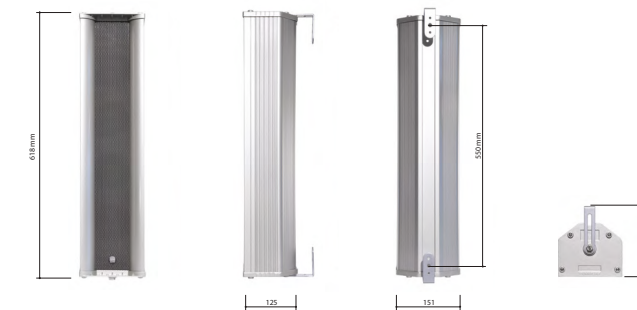

COM 20 is manufactured with two 5" (127 mm) full range speakers, **COM 40** has four 5" (127 mm) full range speakers.

COM 20

HORIZONTAL / VERTICAL POLAR DIAGRAMS

COM 40

HORIZONTAL / VERTICAL POLAR DIAGRAMS

Technical Specifications	COM 20	COM 40
Rated power	20 W	40 W
Transformer power taps	20 W - 10 W	40 W - 20 W
Sensitivity	92 dB (1 W/1 m)	94 dB (1 W/1 m)
Maximum SPL	105 dB (Pmax/1 m) at 1179 Hz	110 dB (Pmax/1 m) at 1113 Hz
Frequency response	100 Hz – 15 kHz	100 Hz – 15 kHz
Dispersion at 1000 Hz	180° (H), 150° (V)	180° (H), 150° (V)
Protection	IP 54	IP 54
Dimensions	378 mm × 151 mm x 125 mm	618 mm × 151 mm x 125 mm
Driver dimensions	2 x 5" (127 mm)	4 x 5" (127 mm)
Weight	2,9 kg	4,7 kg
Material	Aluminum	Aluminum
Colour	Grey (RAL 7038)	Grey (RAL 7038)