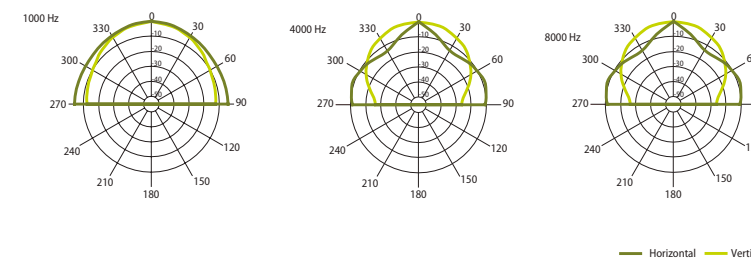

COM 20 is manufactured with two 5" (127 mm) full range speakers, **COM 40** has four 5" (127 mm) full range speakers.

COM 20

HORIZONTAL / VERTICAL POLAR DIAGRAMS

COM 40

HORIZONTAL / VERTICAL POLAR DIAGRAMS

Technical Specifications	COM 20	COM 40
Rated power	20 W	40 W
Transformer power taps	20 W - 10 W	40 W - 20 W
Sensitivity	92 dB (1 W/1 m)	94 dB (1 W/1 m)
Maximum SPL	105 dB (Pmax/1 m) at 1179 Hz	110 dB (Pmax/1 m) at 1113 Hz
Frequency response	100 Hz – 15 kHz	100 Hz – 15 kHz
Dispersion at 1000 Hz	180° (H), 150° (V)	180° (H), 150° (V)
Protection	IP 54	IP 54
Dimensions	378 mm × 151 mm x 125 mm	618 mm × 151 mm x 125 mm
Driver dimensions	2 x 5" (127 mm)	4 x 5" (127 mm)
Weight	2,9 kg	4,7 kg
Material	Aluminum	Aluminum
Colour	Grey (RAL 7038)	Grey (RAL 7038)