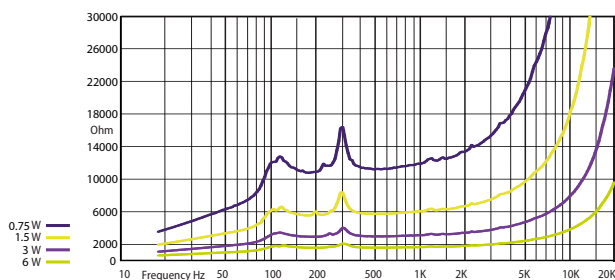

Designed to be installed in false ceilings or panels. EVAC 50X is perfect for use in a voice alarm role, for clear and intelligible speech reproduction as well as background music. In compliance with EN 54-24 standard, EVAC 50X is equipped with ceramic terminal and thermal fuse.

HORIZONTAL / VERTICAL POLAR DIAGRAMS

FREQUENCY RESPONSE

IMPEDANCE

Technical Specifications		EVAC 50X
Rated power		6 W
Transformer power taps		6 W - 3 W - 1,5 W - 0,75 W - 0,25 W
Sensitivity		92 dB (1 W/1 m)
Maximum SPL		104 dB (Pmax/1 m) at 3651 Hz
Frequency response		150 Hz – 18 kHz
Dispersion at 1000 Hz		180° conical
Driver dimensions		5" (127 mm)
Dimensions		ø 180 mm x 130 mm
Weight		1,32 kg
Material		Steel
Colour		Speaker - white (RAL 9016), fire dome - orange (RAL 2008)