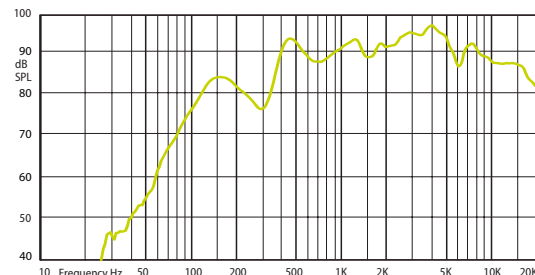

CEILING LOUDSPEAKERS

EVAC Voice Evacuation Ceiling Loudspeakers

Metal ceiling loudspeakers with built-in 100V transformer. Steel grill and fire dome. Designed for easy mounting in to false ceilings

EVAC 50X

Designed to be installed in false ceilings or panels. EVAC 50X is perfect for use in a voice alarm role, for clear and intelligible speech reproduction as well as background music. In compliance with EN 54-24 standard, EVAC 50X is equipped with ceramic terminal and thermal fuse.

HORIZONTAL / VERTICAL POLAR DIAGRAMS

FREQUENCY RESPONSE

IMPEDANCE

Technical Specifications		EVAC 50X
Rated power		6 W
Transformer power taps		6 W - 3 W - 1,5 W - 0,75 W - 0,25 W
Sensitivity		92 dB (1 W/1 m)
Maximum SPL		104 dB (Pmax/1 m) at 3651 Hz
Frequency response		150 Hz – 18 kHz
Dispersion at 1000 Hz		180° conical
Driver dimensions		5" (127 mm)
Dimensions		ø 180 mm x 130 mm
Weight		1,32 kg
Material		Steel
Colour		Speaker - white (RAL 9016), fire dome - orange (RAL 2008)