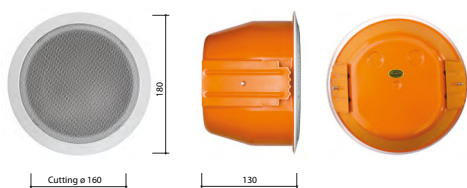

CEILING LOUDSPEAKERS

EVAC Voice Evacuation Ceiling Loudspeakers

Metal ceiling loudspeakers with built-in 100V transformer. Steel grill and fire dome. Designed for easy mounting in to false ceilings

EVAC 50X

Designed to be installed in false ceilings or panels. EVAC 50X is perfect for use in a voice alarm role, for clear and intelligible speech reproduction as well as background music. In compliance with EN 54-24 standard, EVAC 50X is equipped with ceramic terminal and thermal fuse.

HORIZONTAL / VERTICAL POLAR DIAGRAMS

FREQUENCY RESPONSE

IMPEDANCE

Technical Specifications		EVAC 50X
Rated power		6 W
Transformer power taps		6 W - 3 W - 1,5 W - 0,75 W - 0,25 W
Sensitivity		92 dB (1 W/1 m)
Maximum SPL		104 dB (Pmax/1 m) at 3651 Hz
Frequency response		150 Hz – 18 kHz
Dispersion at 1000 Hz		180° conical
Driver dimensions		5" (127 mm)
Dimensions		ø 180 mm x 130 mm
Weight		1,32 kg
Material		Steel
Colour		Speaker - white (RAL 9016), fire dome - orange (RAL 2008)