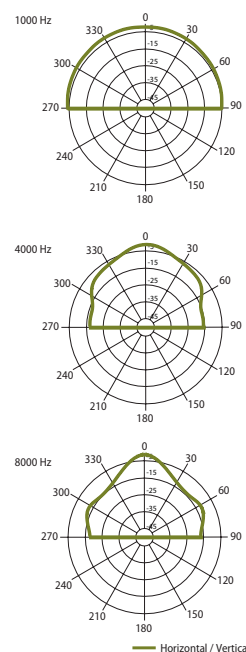

CEILING LOUDSPEAKERS

EVAC Voice Evacuation Ceiling Loudspeakers

Metal ceiling loudspeakers with built-in 100V transformer. Steel grill and fire dome. Designed for easy mounting in to false ceilings

EVAC 50X

Designed to be installed in false ceilings or panels. EVAC 50X is perfect for use in a voice alarm role, for clear and intelligible speech reproduction as well as background music. In compliance with EN 54-24 standard, EVAC 50X is equipped with ceramic terminal and thermal fuse.

HORIZONTAL / VERTICAL POLAR DIAGRAMS

FREQUENCY RESPONSE

IMPEDANCE

Technical Specifications		EVAC 50X
Rated power		6 W
Transformer power taps		6 W - 3 W - 1,5 W - 0,75 W - 0,25 W
Sensitivity		92 dB (1 W/1 m)
Maximum SPL		104 dB (Pmax/1 m) at 3651 Hz
Frequency response		150 Hz – 18 kHz
Dispersion at 1000 Hz		180° conical
Driver dimensions		5" (127 mm)
Dimensions		ø 180 mm x 130 mm
Weight		1,32 kg
Material		Steel
Colour		Speaker - white (RAL 9016), fire dome - orange (RAL 2008)