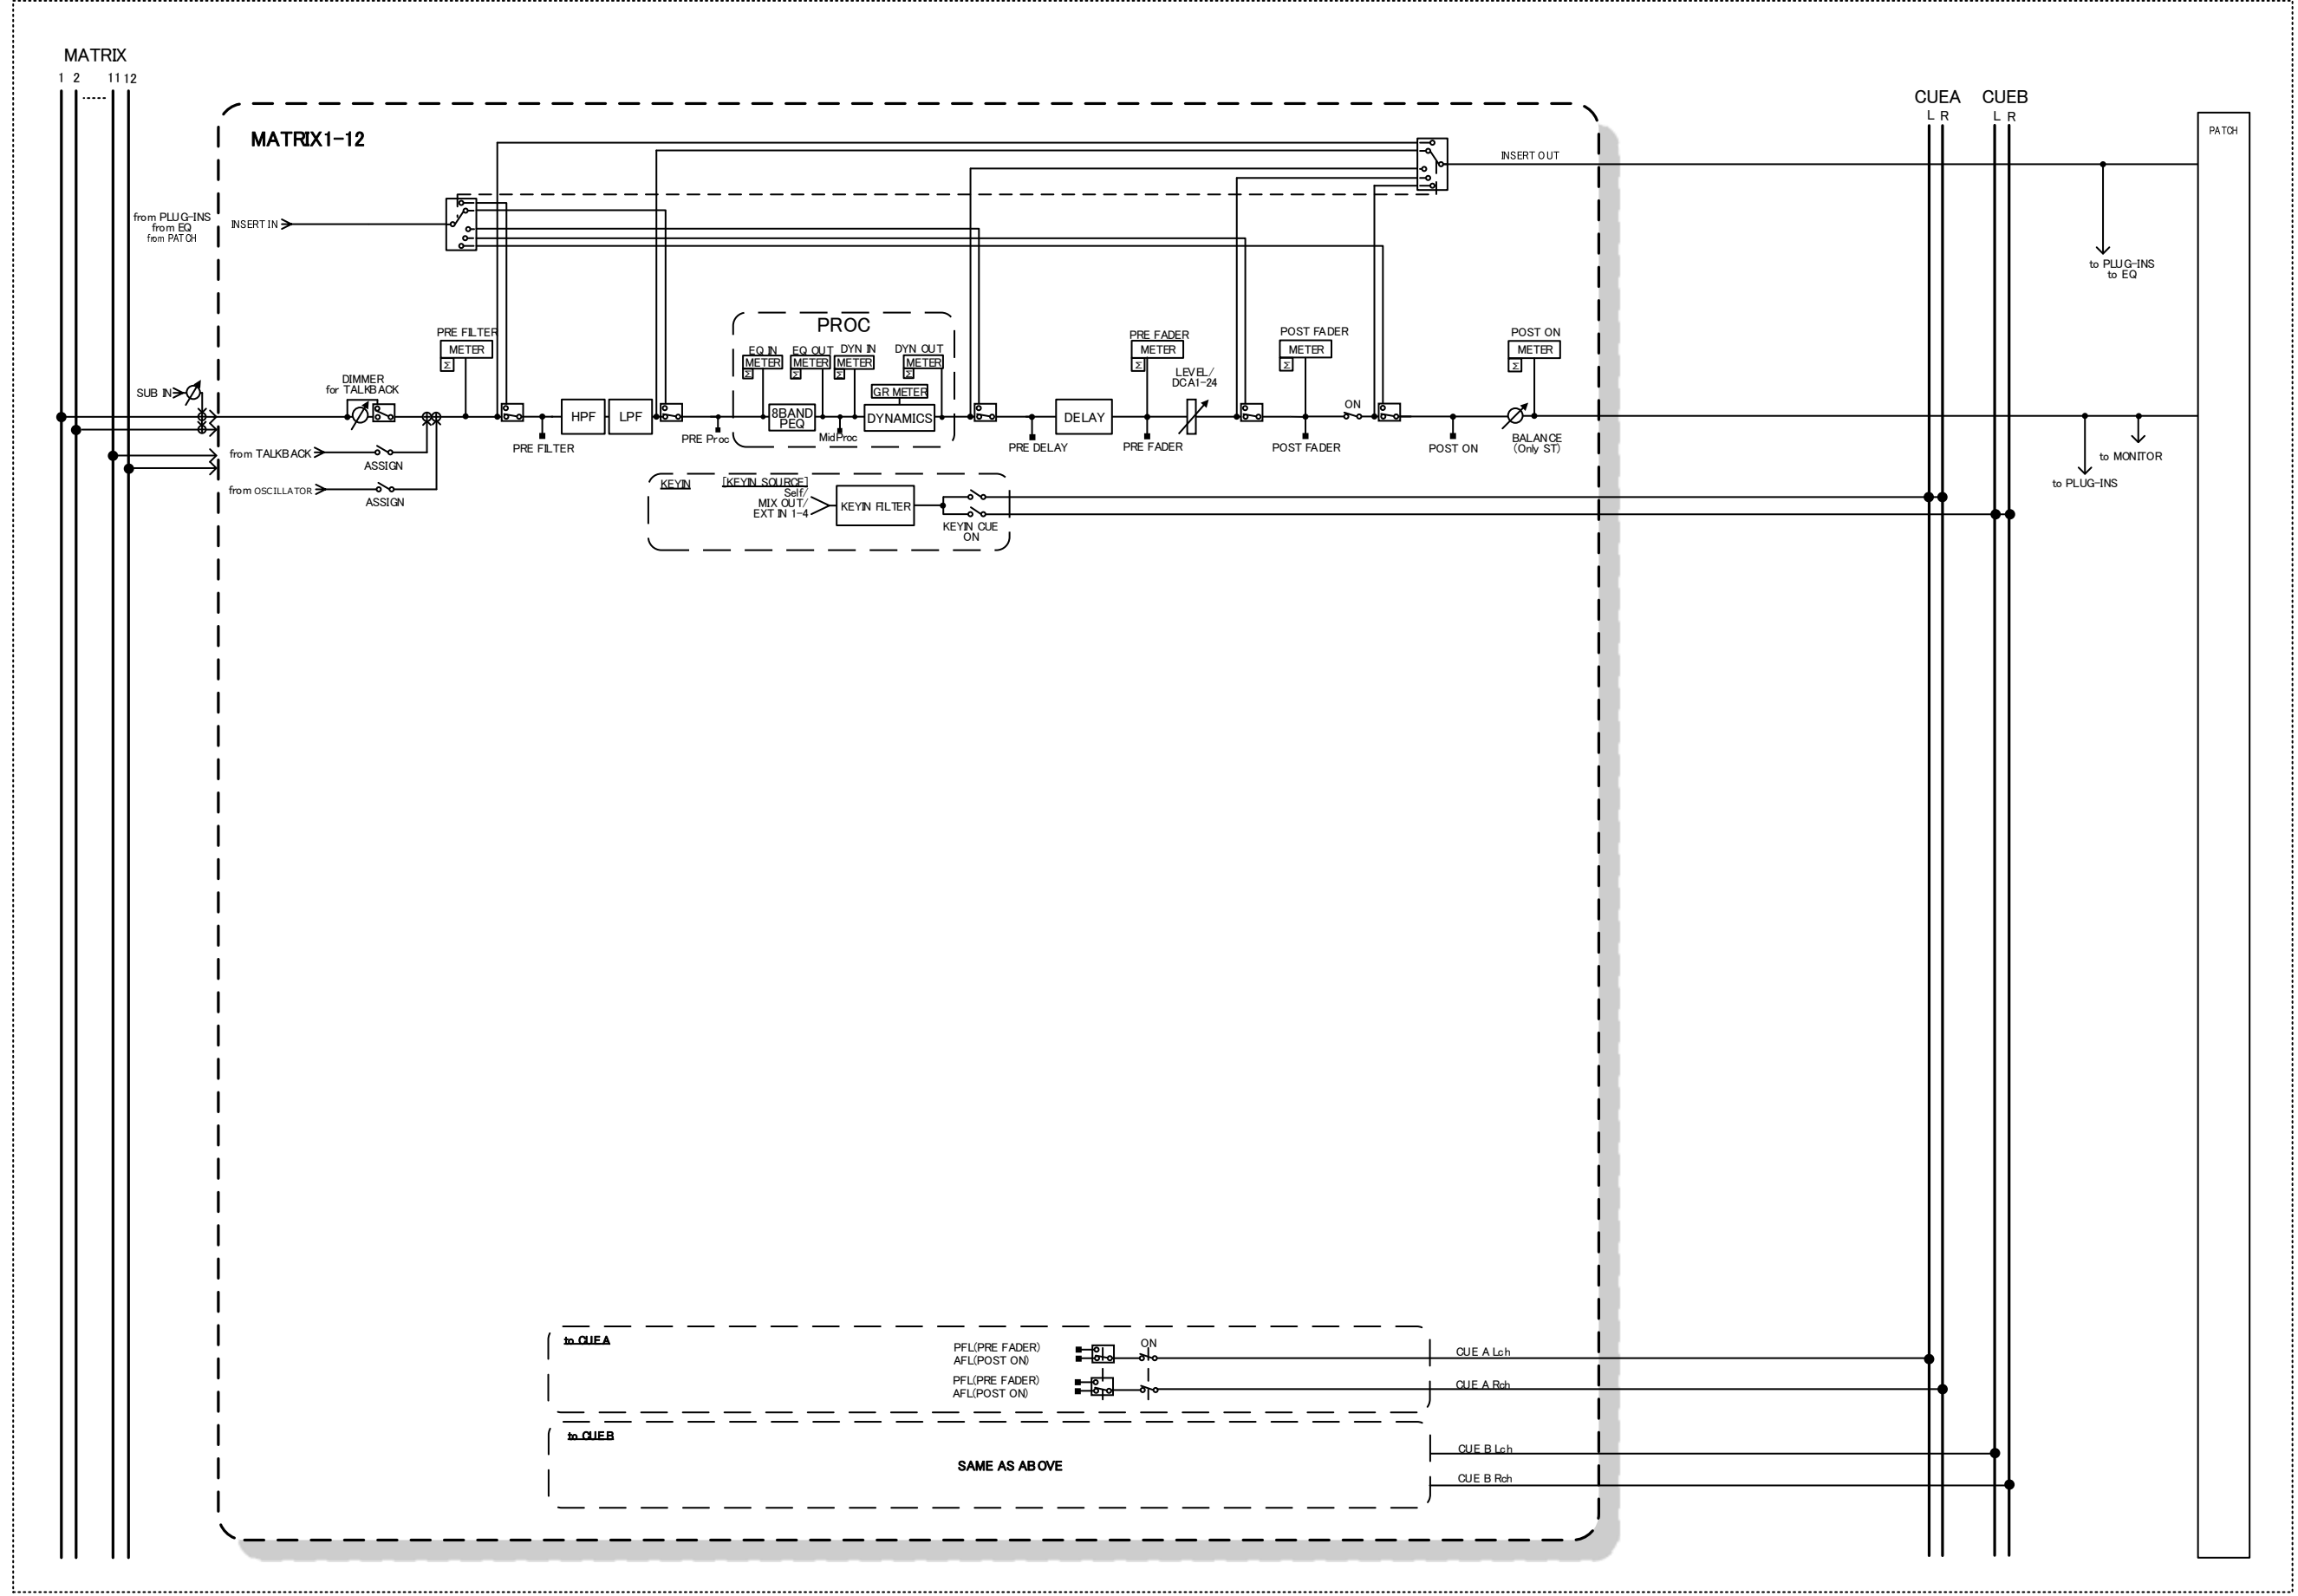

DIGITAL MIXING CONSOLE

DM7

DM7 COMPACT

Block Diagram

Yamaha Pro Audio global website
<https://www.yamahaproaudio.com/>
Yamaha Downloads
<https://download.yamaha.com/>