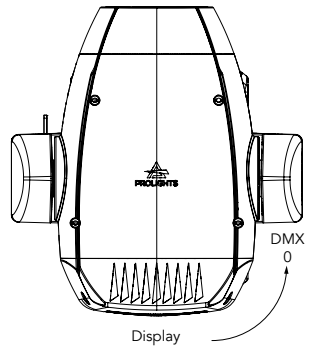

13 - DMX CHARTS

RDM Personality ID List

ID	Mode	DMX Footprint
1	STANDARD	29

RDM Model ID

0xA025

PAN/TILT VALUES

Pan = 128
Tilt = 0

Pan = 128
Tilt = 128

Pan = 128
Tilt = 255

Tilt movement range: 270°
Pan movement range: 540

Pan = 0
Tilt = 80

Pan = 128
Tilt = 80

Pan = 255
Tilt = 80

Fig. 09

DMX Chart Summary

Channel	STANDARD
1	Pan
2	Pan fine
3	Tilt
4	Tilt fine
5	Dimmer
6	Dimmer Fine
7	Shutter
8	Cyan
9	Magenta
10	Yellow
11	Color Wheel 1
12	Color Wheel 2
13	Color Wheel 3
14	Rot Gobo
15	Gobo Rot
16	Gobo Rot Fine
17	Fixed Gobo
18	Prism 1
19	Prism 1 Rotation
20	Prism 2
21	Prism 2 Rotation
22	Frost
23	Zoom
24	Zoom Fine
25	Focus
26	Focus Fine
27	Animation Insertion
28	Animation Rotation
29	Control

Channel STANDARD	Name	Function	Min DMX	Max DMX	Default
1	Pan	Lineary from 0% to 100%	0	255	128
2	Pan fine	Lineary from 0% to 100%	0	255	128
3	Tilt	Lineary from 0% to 100%	0	255	128
4	Tilt fine	Lineary from 0% to 100%	0	255	128
5	Dimmer	Lineary from close to open	0	255	000
6	Dimmer Fine	Lineary from close to open	0	255	000
7	Shutter	Close	0	1	255
		Strobe from slow to fast	2	62	
		Open	63	64	
		Pulse in from slow to fast	65	125	
		Open	126	127	
		Pulse out from slow to fast	128	188	
		Open	189	190	
		Randon from slow to fast	191	251	
8	Cyan	Open	252	255	000
		Open	252	255	
9	Magenta	Lineary from 0% to 100%	0	255	000
10	Yellow	Lineary from 0% to 100%	0	255	000
11	Color Wheel 1	Indexed			000
		Open	0	18	
		Open + HIGH CRI >90	19	37	
		HIGH CRI >90	38	56	
		HIGH CRI >90 + CTO 3200K	57	75	
		CTO 3200K	76	94	
		CTO 3200K + CTO 2400K	95	113	
		CTO 2400K	114	132	
		CTO 2400K + CYAN	133	151	
		CYAN	152	170	
		Forward Spin			
		From fast to slow	171	211	
		Stop			
		Stop	212	214	
		Reverse Spin			
From slow to fast	215	255			