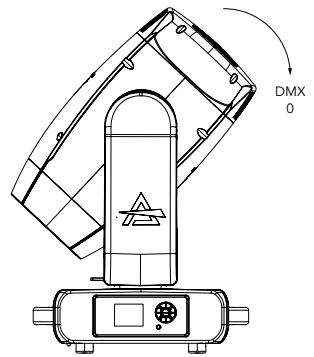

13 - DMX CHARTS

RDM Personality ID List

ID	Mode	DMX Footprint
1	STANDARD	29

RDM Model ID

0xA025

PAN/TILT VALUES

Pan = 128
Tilt = 0

Pan = 128
Tilt = 128

Pan = 128
Tilt = 255

Tilt movement range: 270°
Pan movement range: 540

Pan = 0
Tilt = 80

Pan = 128
Tilt = 80

Pan = 255
Tilt = 80

Fig. 09

DMX Chart Summary

Channel	STANDARD
1	Pan
2	Pan fine
3	Tilt
4	Tilt fine
5	Dimmer
6	Dimmer Fine
7	Shutter
8	Cyan
9	Magenta
10	Yellow
11	Color Wheel 1
12	Color Wheel 2
13	Color Wheel 3
14	Rot Gobo
15	Gobo Rot
16	Gobo Rot Fine
17	Fixed Gobo
18	Prism 1
19	Prism 1 Rotation
20	Prism 2
21	Prism 2 Rotation
22	Frost
23	Zoom
24	Zoom Fine
25	Focus
26	Focus Fine
27	Animation Insertion
28	Animation Rotation
29	Control