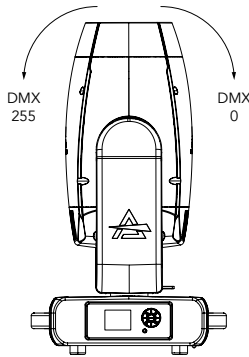

13 - DMX CHARTS

RDM Personality ID List

ID	Mode	DMX Footprint
1	STANDARD	29

RDM Model ID

0xA025

PAN/TILT VALUES

Pan = 128
Tilt = 0

Pan = 128
Tilt = 128

Pan = 128
Tilt = 255

Tilt movement range: 270°
Pan movement range: 540

Pan = 0
Tilt = 80

Pan = 128
Tilt = 80

Pan = 255
Tilt = 80

Fig. 09

DMX Chart Summary

Channel	STANDARD
1	Pan
2	Pan fine
3	Tilt
4	Tilt fine
5	Dimmer
6	Dimmer Fine
7	Shutter
8	Cyan
9	Magenta
10	Yellow
11	Color Wheel 1
12	Color Wheel 2
13	Color Wheel 3
14	Rot Gobo
15	Gobo Rot
16	Gobo Rot Fine
17	Fixed Gobo
18	Prism 1
19	Prism 1 Rotation
20	Prism 2
21	Prism 2 Rotation
22	Frost
23	Zoom
24	Zoom Fine
25	Focus
26	Focus Fine
27	Animation Insertion
28	Animation Rotation
29	Control