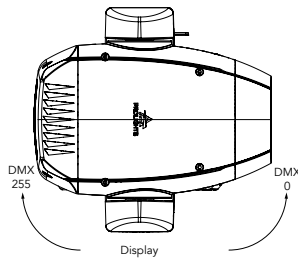

13 - DMX CHARTS

RDM Personality ID List

ID	Mode	DMX Footprint
1	STANDARD	29

RDM Model ID

0xA025

PAN/TILT VALUES

Pan = 128
Tilt = 0

Pan = 128
Tilt = 128

Pan = 128
Tilt = 255

Tilt movement range: 270°
Pan movement range: 540

Pan = 0
Tilt = 80

Pan = 128
Tilt = 80

Pan = 255
Tilt = 80

Fig. 09

DMX Chart Summary

Channel	STANDARD
1	Pan
2	Pan fine
3	Tilt
4	Tilt fine
5	Dimmer
6	Dimmer Fine
7	Shutter
8	Cyan
9	Magenta
10	Yellow
11	Color Wheel 1
12	Color Wheel 2
13	Color Wheel 3
14	Rot Gobo
15	Gobo Rot
16	Gobo Rot Fine
17	Fixed Gobo
18	Prism 1
19	Prism 1 Rotation
20	Prism 2
21	Prism 2 Rotation
22	Frost
23	Zoom
24	Zoom Fine
25	Focus
26	Focus Fine
27	Animation Insertion
28	Animation Rotation
29	Control

Channel STANDARD	Name	Function	Min DMX	Max DMX	Default
1	Pan	Lineary from 0% to 100%	0	255	128
2	Pan fine	Lineary from 0% to 100%	0	255	128
3	Tilt	Lineary from 0% to 100%	0	255	128
4	Tilt fine	Lineary from 0% to 100%	0	255	128
5	Dimmer	Lineary from close to open	0	255	000
6	Dimmer Fine	Lineary from close to open	0	255	000
7	Shutter	Close	0	1	255
		Strobe from slow to fast	2	62	
		Open	63	64	
		Pulse in from slow to fast	65	125	
		Open	126	127	
		Pulse out from slow to fast	128	188	
		Open	189	190	
		Randon from slow to fast	191	251	
8	Cyan	Open	252	255	000
		Open	252	255	
9	Magenta	Lineary from 0% to 100%	0	255	000
10	Yellow	Lineary from 0% to 100%	0	255	000
11	Color Wheel 1	Indexed			000
		Open	0	18	
		Open + HIGH CRI >90	19	37	
		HIGH CRI >90	38	56	
		HIGH CRI >90 + CTO 3200K	57	75	
		CTO 3200K	76	94	
		CTO 3200K + CTO 2400K	95	113	
		CTO 2400K	114	132	
		CTO 2400K + CYAN	133	151	
		CYAN	152	170	
		Forward Spin			
		From fast to slow	171	211	
		Stop			
		Stop	212	214	
		Reverse Spin			
From slow to fast	215	255			