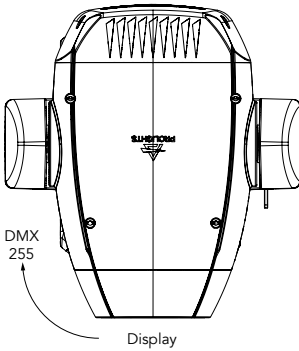

13 - DMX CHARTS

RDM Personality ID List

ID	Mode	DMX Footprint
1	STANDARD	29

RDM Model ID

0xA025

PAN/TILT VALUES

Pan = 128
Tilt = 0

Pan = 128
Tilt = 128

Pan = 128
Tilt = 255

Tilt movement range: 270°
Pan movement range: 540

Pan = 0
Tilt = 80

Pan = 128
Tilt = 80

Pan = 255
Tilt = 80

Fig. 09

DMX Chart Summary

Channel	STANDARD
1	Pan
2	Pan fine
3	Tilt
4	Tilt fine
5	Dimmer
6	Dimmer Fine
7	Shutter
8	Cyan
9	Magenta
10	Yellow
11	Color Wheel 1
12	Color Wheel 2
13	Color Wheel 3
14	Rot Gobo
15	Gobo Rot
16	Gobo Rot Fine
17	Fixed Gobo
18	Prism 1
19	Prism 1 Rotation
20	Prism 2
21	Prism 2 Rotation
22	Frost
23	Zoom
24	Zoom Fine
25	Focus
26	Focus Fine
27	Animation Insertion
28	Animation Rotation
29	Control

Channel STANDARD	Name	Function	Min DMX	Max DMX	Default
1	Pan	Lineary from 0% to 100%	0	255	128
2	Pan fine	Lineary from 0% to 100%	0	255	128
3	Tilt	Lineary from 0% to 100%	0	255	128
4	Tilt fine	Lineary from 0% to 100%	0	255	128
5	Dimmer	Lineary from close to open	0	255	000
6	Dimmer Fine	Lineary from close to open	0	255	000
7	Shutter	Close	0	1	255
		Strobe from slow to fast	2	62	
		Open	63	64	
		Pulse in from slow to fast	65	125	
		Open	126	127	
		Pulse out from slow to fast	128	188	
		Open	189	190	
		Randon from slow to fast	191	251	
8	Cyan	Open	252	255	000
		Open	252	255	
9	Magenta	Lineary from 0% to 100%	0	255	000
10	Yellow	Lineary from 0% to 100%	0	255	000
11	Color Wheel 1	Indexed			000
		Open	0	18	
		Open + HIGH CRI >90	19	37	
		HIGH CRI >90	38	56	
		HIGH CRI >90 + CTO 3200K	57	75	
		CTO 3200K	76	94	
		CTO 3200K + CTO 2400K	95	113	
		CTO 2400K	114	132	
		CTO 2400K + CYAN	133	151	
		CYAN	152	170	
		Forward Spin			
		From fast to slow	171	211	
		Stop			
		Stop	212	214	
		Reverse Spin			
From slow to fast	215	255			