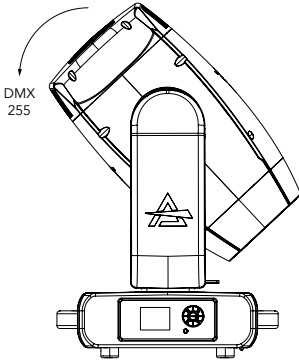

13 - DMX CHARTS

RDM Personality ID List

ID	Mode	DMX Footprint
1	STANDARD	29

RDM Model ID

0xA025

PAN/TILT VALUES

Pan = 128
Tilt = 0

Pan = 128
Tilt = 128

Pan = 128
Tilt = 255

Tilt movement range: 270°
Pan movement range: 540

Pan = 0
Tilt = 80

Pan = 128
Tilt = 80

Pan = 255
Tilt = 80

Fig. 09

DMX Chart Summary

Channel	STANDARD
1	Pan
2	Pan fine
3	Tilt
4	Tilt fine
5	Dimmer
6	Dimmer Fine
7	Shutter
8	Cyan
9	Magenta
10	Yellow
11	Color Wheel 1
12	Color Wheel 2
13	Color Wheel 3
14	Rot Gobo
15	Gobo Rot
16	Gobo Rot Fine
17	Fixed Gobo
18	Prism 1
19	Prism 1 Rotation
20	Prism 2
21	Prism 2 Rotation
22	Frost
23	Zoom
24	Zoom Fine
25	Focus
26	Focus Fine
27	Animation Insertion
28	Animation Rotation
29	Control