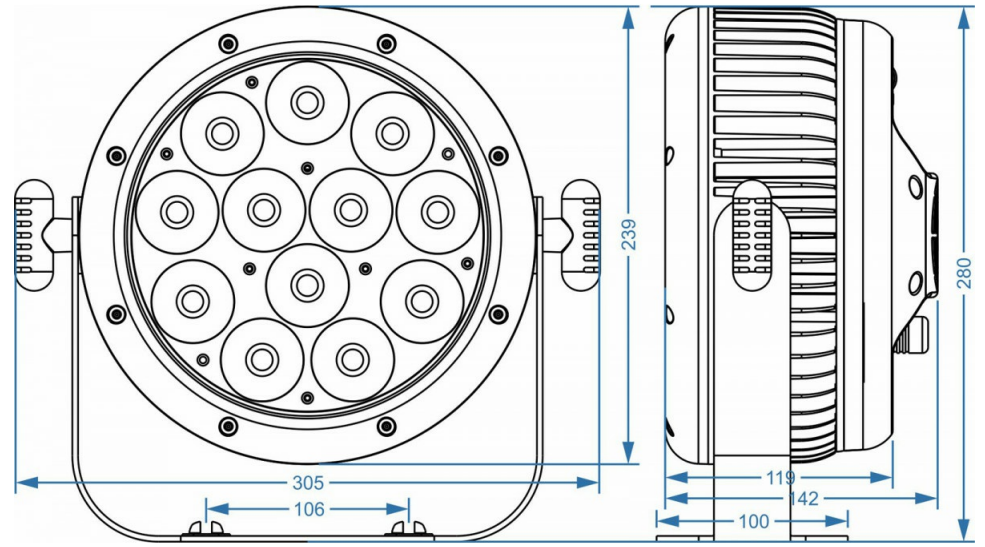

TECHNICAL SPECIFICATIONS

General : Dimensions (cm)	28 (H) x 30.5 x 14.2
General : Weight (kg)	5.3
General : Powerinput	AC 100 - 240V, 50/60Hz
General : Energy Label	No
General : Power consumption W	200
General : Color	black
General : Display	OLED
General : Fixation	optional omega bracket
General : IP rating	outdoor
Control : Modes	standalone fixed, standalone automatic, manual, DMX, Master/Slave
Control : Protocol	DMX, Wireless DMX, RDM
Control : programmable	No
Control : upgradable software	Yes
Control : minimum DMX channels	3
Control : maximum DMX channels	12
Light : lamp socket	No
Light : Lux	2494 @5m (beam 17°)
Light : lumen output max (lm)	6755
Light : lamp	LED
Light : min. color temperature (K)	2500
Light : max. color temperature (K)	6000
Light : CRI	82
Light : colors	UV, RGBAL
Light : mix colors	Yes
Light : zoomrange	16.7°
Light : max. refresh rate (kHz)	20
Connections : input	5 pin XLR, wireless DMX, PowerCon® TRUE1 or compatible
Connections : output	5 pin XLR, wireless DMX, PowerCon® TRUE1 or compatible
Brand	BRITEQ
EANCode	5420025656009
SKU	B05600