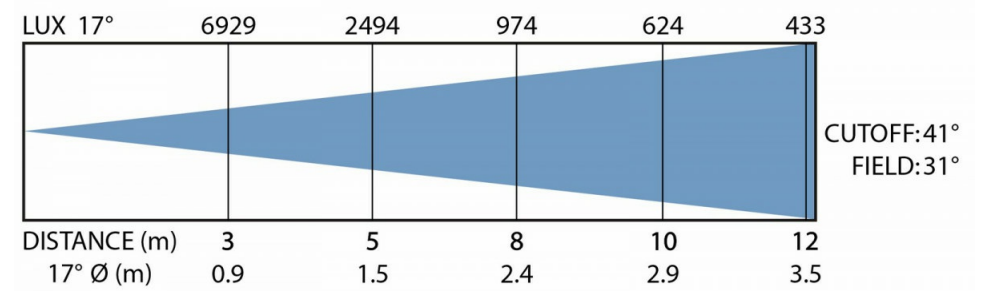

TECHNICAL SPECIFICATIONS

General : Dimensions (cm)	28 (H) x 30.5 x 14.2
General : Weight (kg)	5.3
General : Powerinput	AC 100 - 240V, 50/60Hz
General : Energy Label	No
General : Power consumption W	200
General : Color	black
General : Display	OLED
General : Fixation	optional omega bracket
General : IP rating	outdoor
Control : Modes	standalone fixed, standalone automatic, manual, DMX, Master/Slave
Control : Protocol	DMX, Wireless DMX, RDM
Control : programmable	No
Control : upgradable software	Yes
Control : minimum DMX channels	3
Control : maximum DMX channels	12
Light : lamp socket	No
Light : Lux	2494 @5m (beam 17°)
Light : lumen output max (lm)	6755
Light : lamp	LED
Light : min. color temperature (K)	2500
Light : max. color temperature (K)	6000
Light : CRI	82
Light : colors	UV, RGBAL
Light : mix colors	Yes
Light : zoomrange	16.7°
Light : max. refresh rate (kHz)	20
Connections : input	5 pin XLR, wireless DMX, PowerCon® TRUE1 or compatible
Connections : output	5 pin XLR, wireless DMX, PowerCon® TRUE1 or compatible
Brand	BRITEQ
EANCode	5420025656009
SKU	B05600