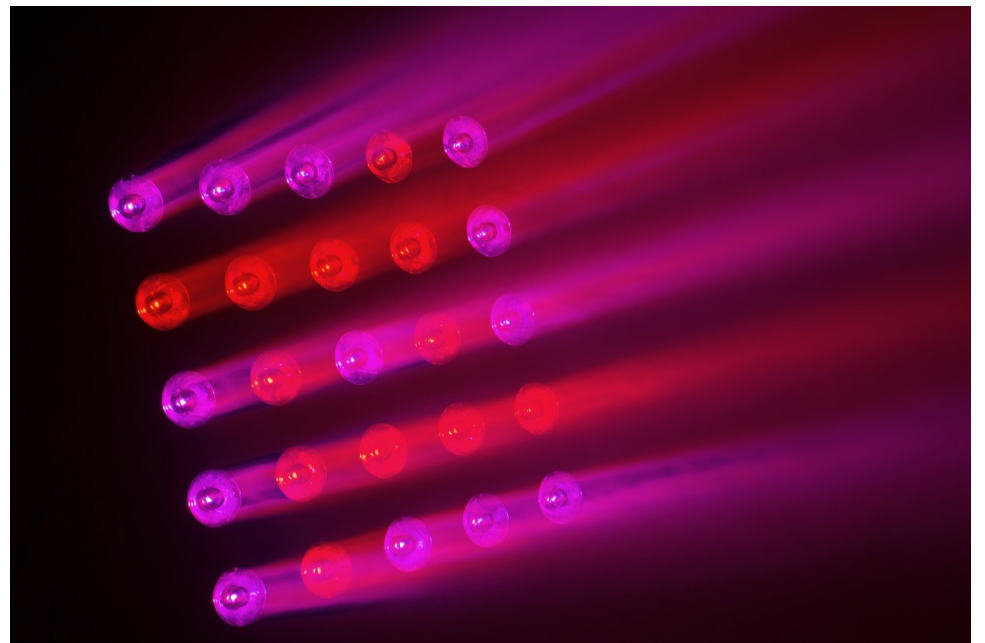

BEAM MATRIX 5x5- RGBW

04416

DESCRIPTION

5x5 MATRIX effect, 25x 15W RGBW 4,5°beams + Artnet

FEATURES

- This projector is the logical evolution of our POWERMATRIX5x5-RGB!
- The unit is equipped with 25 **extremely effective very narrow 4.5° lenses**, in combination with powerful and reliable 15W RGBW-LEDs.
- This results in an exceptionally powerful "narrow beam" 5x5 Matrix effect projector that turns even the biggest concerts and TV shows into an amazing spectacle! Light engineers will be amazed by the endless possibilities and ease of use to create astonishing light shows!
- A vast internal RGB-effects library, containing letters, numbers, chases: controllable by 6 FX-channels!
- Because of its high number of DMX channels this projector is equipped with Ethernet in/out and full support for Art-Net protocol!
- RJ45 Ethernet in/out connections, equipped with automatic bypass function for increased reliability.
- Internal Art-Net node: "Art-Net to DMX-conversion" 1 DMX-universe is available on the DMX-output.
- Many different DMX channel modes for different applications: 4, 5, 6, 7, 12, 25, 100, 125 & 150ch
- Excellent built-in programs for wonderful, ever changing, light shows.
- RDM-functionality for easy remote setup: DMX addressing, channel mode, ...
- Very high 1200Hz LED refresh rate for flicker free use in TV-studios.
- Silent operation, thanks to the temperature controlled "low airstream" cooling system.
- The internal shows work in standalone, master/slave or can be selected by DMX: static colors, fading colors, different static chases, different sound activated chases.
- Backlit alphanumeric 2x 16character LCD-display for easy menu navigation
- Adjustable master dimmer for all standalone functions.
- Selectable lamp behavior: halogen lamp(slow) or led(fast)
- Four dimmer curves: linear, square, inverse square, S-curve
- In case of DMX failure you can choose between blackout and freeze mode.
- Lock function to avoid unwanted altering of the settings.
- Individual white balance for each pixel to perfectly match the colors of several projectors.
- Default factory settings + 2 user settings can be saved/loaded.
- Neutrik PowerCON in/outputs.
- Both 3pin & 5pin DMX in/outputs.
- Rugged metal construction, equipped with "coffin lock" mechanisms to build large matrix arrays in no time.
- Including a multifunctional bracket, designed for both floor and truss mounting.
- Mechanically fully compatible to the POWERMATRIX5x5-RGB !
- Optional hanging bracket (order code: 4407)
- The multifunctional bracket, designed for both floor and truss mounting, is prepared to fix optional omega clamps!
- High efficiency and low power consumption!