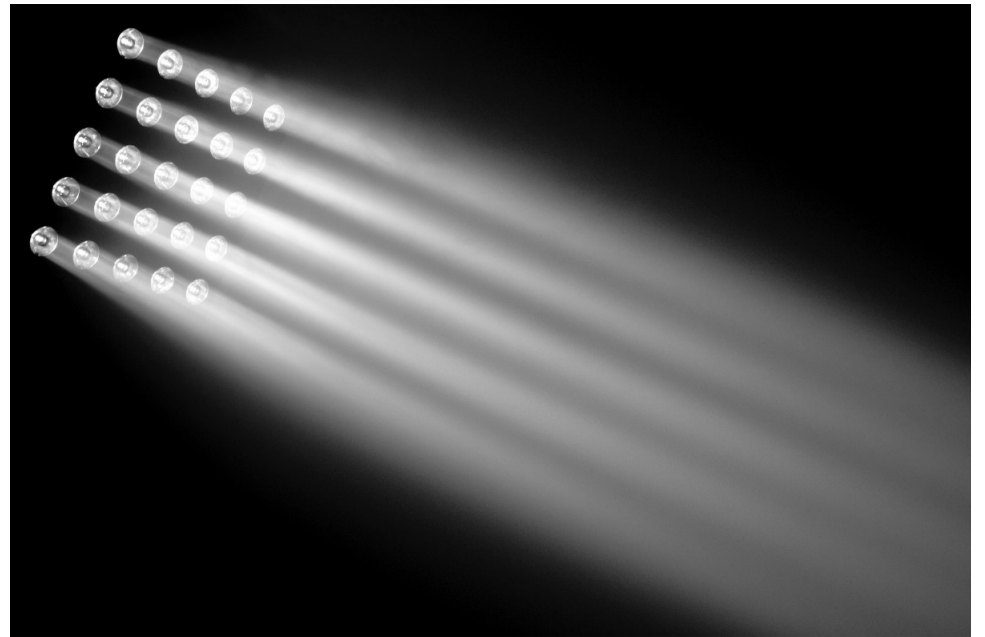

BEAM MATRIX 5x5- RGBW

04416

DESCRIPTION

5x5 MATRIX effect, 25x 15W RGBW 4,5°beams + Artnet

FEATURES

- This projector is the logical evolution of our POWERMATRIX5x5-RGB!
- The unit is equipped with 25 **extremely effective very narrow 4.5° lenses**, in combination with powerful and reliable 15W RGBW-LEDs.
- This results in an exceptionally powerful "narrow beam" 5x5 Matrix effect projector that turns even the biggest concerts and TV shows into an amazing spectacle! Light engineers will be amazed by the endless possibilities and ease of use to create astonishing light shows!
- A vast internal RGB-effects library, containing letters, numbers, chases: controllable by 6 FX-channels!
- Because of its high number of DMX channels this projector is equipped with Ethernet in/out and full support for Art-Net protocol!
- RJ45 Ethernet in/out connections, equipped with automatic bypass function for increased reliability.
- Internal Art-Net node: "Art-Net to DMX-conversion" 1 DMX-universe is available on the DMX-output.
- Many different DMX channel modes for different applications: 4, 5, 6, 7, 12, 25, 100, 125 & 150ch
- Excellent built-in programs for wonderful, ever changing, light shows.
- RDM-functionality for easy remote setup: DMX addressing, channel mode, ...
- Very high 1200Hz LED refresh rate for flicker free use in TV-studios.
- Silent operation, thanks to the temperature controlled "low airstream" cooling system.
- The internal shows work in standalone, master/slave or can be selected by DMX: static colors, fading colors, different static chases, different sound activated chases.
- Backlit alphanumeric 2x 16character LCD-display for easy menu navigation
- Adjustable master dimmer for all standalone functions.
- Selectable lamp behavior: halogen lamp(slow) or led(fast)
- Four dimmer curves: linear, square, inverse square, S-curve
- In case of DMX failure you can choose between blackout and freeze mode.
- Lock function to avoid unwanted altering of the settings.
- Individual white balance for each pixel to perfectly match the colors of several projectors.
- Default factory settings + 2 user settings can be saved/loaded.
- Neutrik PowerCON in/outputs.
- Both 3pin & 5pin DMX in/outputs.
- Rugged metal construction, equipped with "coffin lock" mechanisms to build large matrix arrays in no time.
- Including a multifunctional bracket, designed for both floor and truss mounting.
- Mechanically fully compatible to the POWERMATRIX5x5-RGB !
- Optional hanging bracket (order code: 4407)
- The multifunctional bracket, designed for both floor and truss mounting, is prepared to fix optional omega clamps!
- High efficiency and low power consumption!