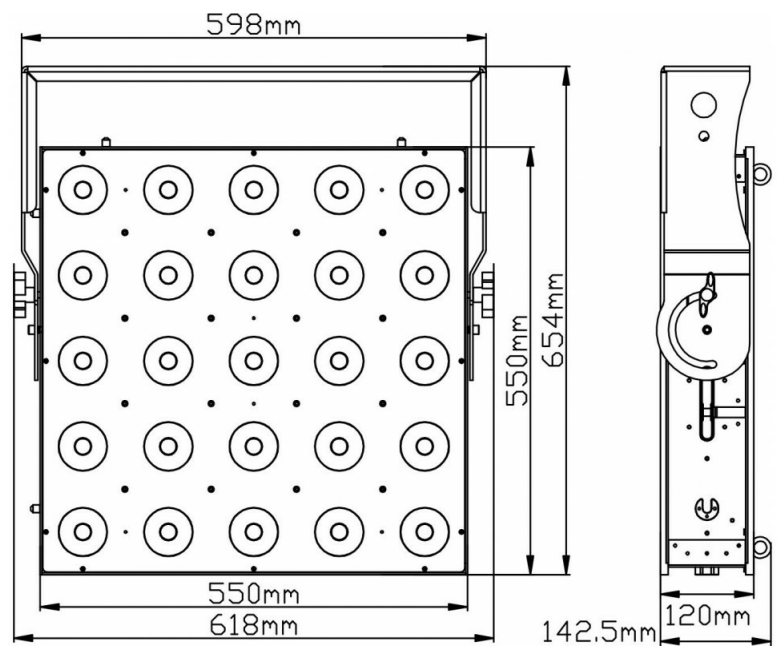

SPECIFICATIONS

General : Application	DJ & Club, Stage & Rental
General : Dimensions (cm)	55x55x12cm
General : Weight (kg)	18
General : Powerinput	AC 100 - 240V, 50/60Hz
General : Energy Label	No
General : Power consumption W	415
General : Color	black
General : Display	LCD
General : Fixation	optional standard clamp, optional omega bracket
General : IP rating	indoor
Control : manual	No
Control : Master/Slave	No
Control : DMX M/S	No
Control : Standalone	automatic, sound
Control : Type included remote	-
Control : optional remote	-
Control : programmable	No
Control : upgradable software	Yes
Control : maximum DMX channels	150
Light : lamp socket	none
Light : Lux	-
Light : lumen	-
Light : lamp	LED
Light : min. color temperature (K)	-
Light : max. color temperature (K)	-
Light : CRI	-
Light : colors	Red, Green, Blue, White, Cold white, Warm white, other
Light : mix colors	Yes
Light : fixed gobos	-
Light : rotating gobos	-
Light : focus	None
Light : zoom	None
Light : iris	No
Light : prism (# facets + rotating y/n)	-
Light : min. beam angle (°)	4.5
Light : max. beam angle (°)	4.5
Light : min. refresh rate (kHz)	1,2
Light : max. refresh rate (kHz) (°)	1,2
Connections : input	3 pin XLR, 5 pin XLR, powercon, artnet, rdm
Connections : output	3 pin XLR, 5 pin XLR, powercon, artnet
Brand	BRITEQ
EANCode	5420025644167
Discontinued	No