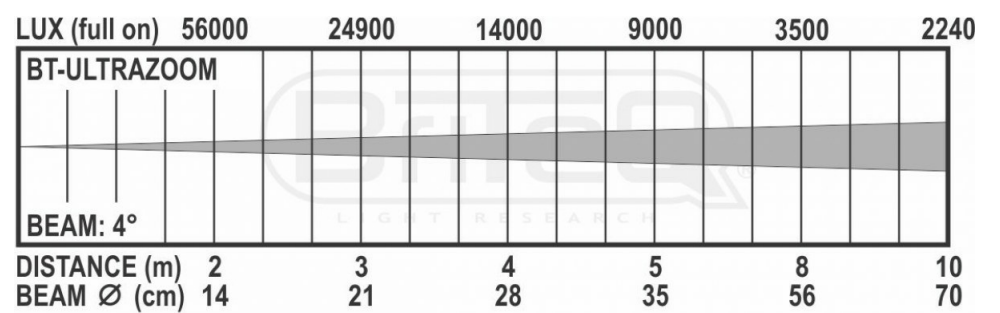

SPECIFICATIONS

General : Application	Architectural, Stage & Rental, Theatre
General : Dimensions (cm)	25 x 31,2 x 40,4 cm
General : Weight (kg)	9.15
General : Powerinput	AC 100 - 240V, 50/60Hz
General : Energy Label	No
General : Power consumption W	180
General : Color	black
General : Display	OLED
General : Fixation	M12
General : IP rating	outdoor
Control : manual	Yes
Control : Master/Slave	Yes
Control : DMX M/S	No
Control : Standalone	automatic, fixed
Control : Type included remote	-
Control : optional remote	-
Control : programmable	Yes
Control : upgradable software	Yes
Control : maximum DMX channels	17
Light : lamp socket	none
Light : Lux	9000lux @ 5m, BEAM: 4°
Light : lumen	-
Light : lamp	LED
Light : min. color temperature (K)	2700
Light : max. color temperature (K)	8000
Light : CRI	-
Light : colors	Red, Green, Blue, White, Cold white, Warm white, RGBW
Light : mix colors	Yes
Light : fixed gobos	-
Light : rotating gobos	-
Light : focus	None
Light : zoom	Motorized
Light : iris	No
Light : prism (# facets + rotating y/n)	-
Light : min. beam angle (°)	4
Light : max. beam angle (°)	40
Light : min. refresh rate (kHz)	No
Light : max. refresh rate (kHz)	No
Connections : input	-
Connections : output	-
Brand	BRITEQ
EANCode	5420025643962
Discontinued	No