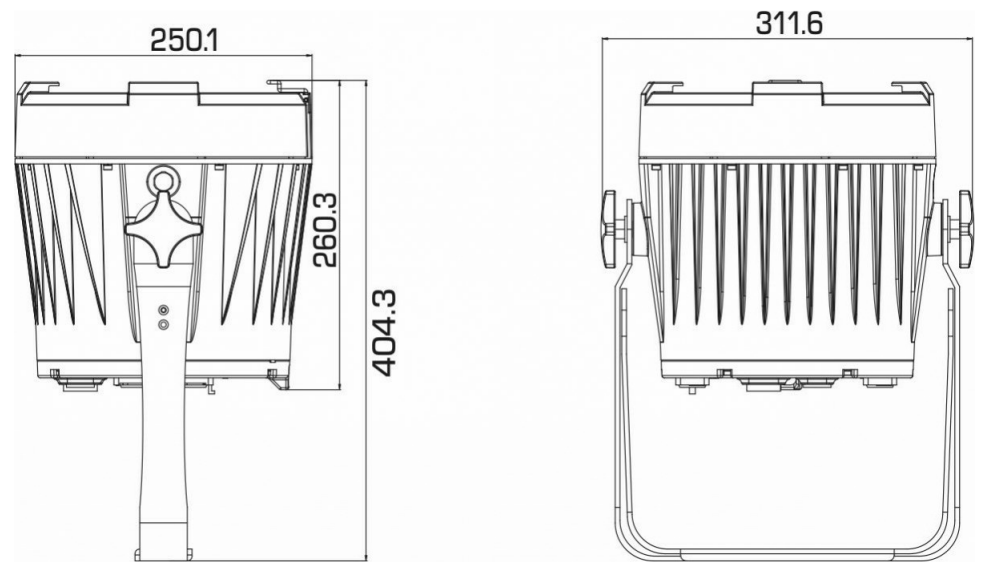

SPECIFICATIONS

General : Application	Architectural, Stage & Rental, Theatre
General : Dimensions (cm)	25 x 31,2 x 40,4 cm
General : Weight (kg)	9.15
General : Powerinput	AC 100 - 240V, 50/60Hz
General : Energy Label	No
General : Power consumption W	180
General : Color	black
General : Display	OLED
General : Fixation	M12
General : IP rating	outdoor
Control : manual	Yes
Control : Master/Slave	Yes
Control : DMX M/S	No
Control : Standalone	automatic, fixed
Control : Type included remote	-
Control : optional remote	-
Control : programmable	Yes
Control : upgradable software	Yes
Control : maximum DMX channels	17
Light : lamp socket	none
Light : Lux	9000lux @ 5m, BEAM: 4°
Light : lumen	-
Light : lamp	LED
Light : min. color temperature (K)	2700
Light : max. color temperature (K)	8000
Light : CRI	-
Light : colors	Red, Green, Blue, White, Cold white, Warm white, RGBW
Light : mix colors	Yes
Light : fixed gobos	-
Light : rotating gobos	-
Light : focus	None
Light : zoom	Motorized
Light : iris	No
Light : prism (# facets + rotating y/n)	-
Light : min. beam angle (°)	4
Light : max. beam angle (°)	40
Light : min. refresh rate (kHz)	No
Light : max. refresh rate (kHz)	No
Connections : input	-
Connections : output	-
Brand	BRITEQ
EANCode	5420025643962
Discontinued	No