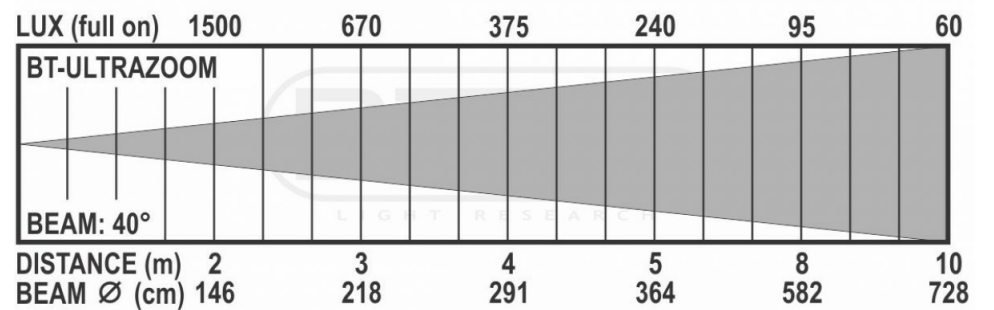

SPECIFICATIONS

General : Application	Architectural, Stage & Rental, Theatre
General : Dimensions (cm)	25 x 31,2 x 40,4 cm
General : Weight (kg)	9.15
General : Powerinput	AC 100 - 240V, 50/60Hz
General : Energy Label	No
General : Power consumption W	180
General : Color	black
General : Display	OLED
General : Fixation	M12
General : IP rating	outdoor
Control : manual	Yes
Control : Master/Slave	Yes
Control : DMX M/S	No
Control : Standalone	automatic, fixed
Control : Type included remote	-
Control : optional remote	-
Control : programmable	Yes
Control : upgradable software	Yes
Control : maximum DMX channels	17
Light : lamp socket	none
Light : Lux	9000lux @ 5m, BEAM: 4°
Light : lumen	-
Light : lamp	LED
Light : min. color temperature (K)	2700
Light : max. color temperature (K)	8000
Light : CRI	-
Light : colors	Red, Green, Blue, White, Cold white, Warm white, RGBW
Light : mix colors	Yes
Light : fixed gobos	-
Light : rotating gobos	-
Light : focus	None
Light : zoom	Motorized
Light : iris	No
Light : prism (# facets + rotating y/n)	-
Light : min. beam angle (°)	4
Light : max. beam angle (°)	40
Light : min. refresh rate (kHz)	No
Light : max. refresh rate (kHz)	No
Connections : input	-
Connections : output	-
Brand	BRITEQ
EANCode	5420025643962
Discontinued	No