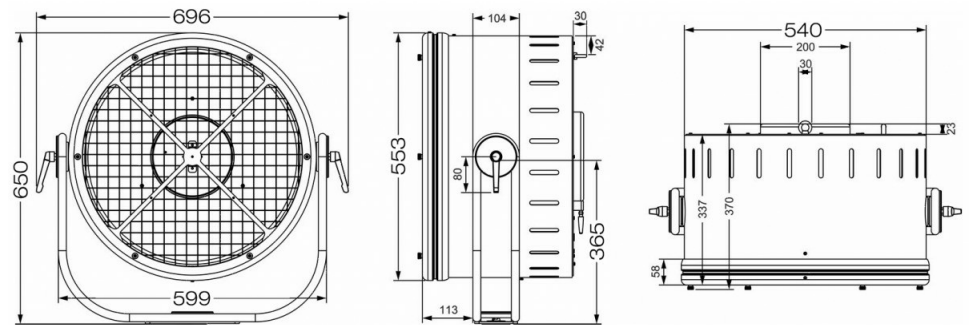

SPECIFICATIONS

General : Application	Architectural, Commercial, DJ & Club, Stage & Rental, Theatre
General : Weight (kg)	14
General : Powerinput	AC 100 - 240V, 50/60Hz
General : Energy Label	No
General : Color	aluminium
General : Display	LCD
General : Fixation	optional standard clamp, optional omega bracket
General : IP rating	indoor
Control : manual	No
Control : Master/Slave	Yes
Control : DMX MSL	No
Control : Standalone	fixed
Control : programmable	No
Control : upgradable software	No
Light : lamp socket	HPL-575
Light : lamp	Halogen
Light : colors	Red, Green, Blue, Warm white, RGB
Light : mix colors	Yes
Light : focus	None
Light : zoom	None
Light : iris	No
Light : min. refresh rate (kHz)	No
Light : max. refresh rate (kHz)	No
Connections : input	3 pin XLR, 5 pin XLR, powercon
Connections : output	3 pin XLR, 5 pin XLR, powercon
Brand	BRITEQ
EANCode	5420025645478
Discontinued	No