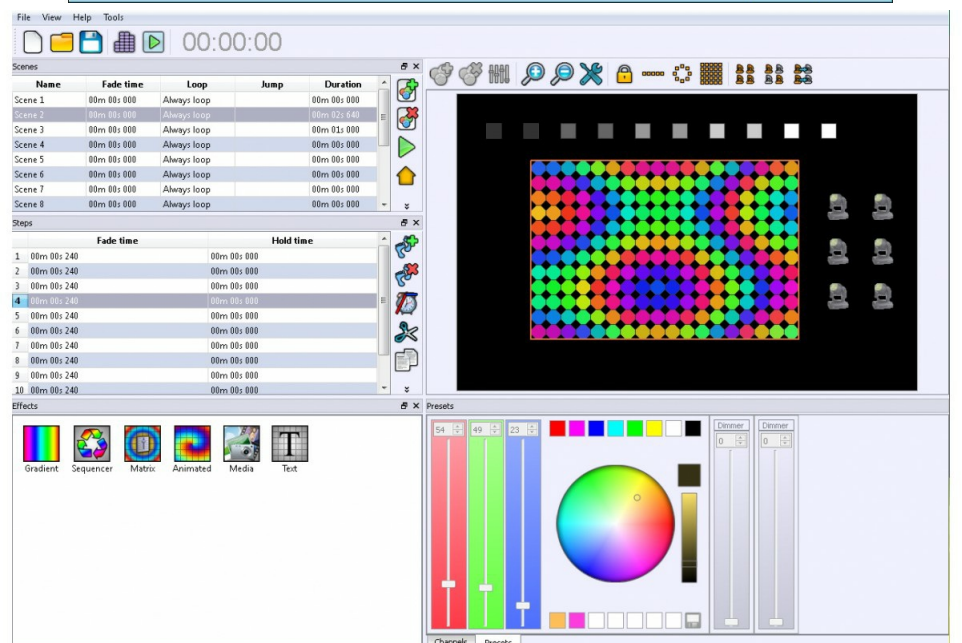

SPECIFICATIONS

General : Application	DJ & Club, Stage & Rental
General : Dimensions (cm)	7 x 9 x 5 cm
General : Weight (kg)	0.5
General : Energy Label	No
General : Color	black
General : Display	none
General : IP rating	indoor
Control : programmable	No
Control : upgradable software	No
Control : maximum DMX channels	512
Brand	BRITEQ
EANCode	5420025650052
Discontinued	No

Briteq®
LIGHT RESEARCH

www.briteq-lighting.com | <https://www.facebook.com/Briteq>

Beglec NV has the right to change products and specifications with and without notice. Major as well as minor changes can be involved. This leaflet can contain errors, therefore we advice to consult your local dealer to ensure that actual features and specifications match your requirements. Copyright © 2015 by BEGLEC NV. All rights reserved.