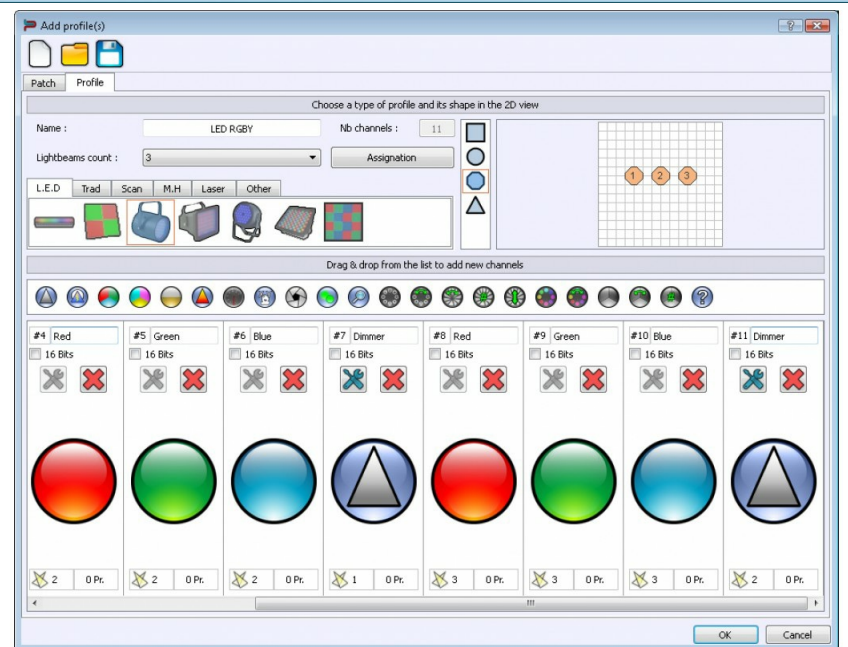

SPECIFICATIONS

General : Application	DJ & Club, Stage & Rental
General : Dimensions (cm)	7 x 9 x 5 cm
General : Weight (kg)	0.5
General : Energy Label	No
General : Color	black
General : Display	none
General : IP rating	indoor
Control : programmable	No
Control : upgradable software	No
Control : maximum DMX channels	512
Brand	BRITEQ
EANCode	5420025650052
Discontinued	No

Briteq®
LIGHT RESEARCH

www.briteq-lighting.com | <https://www.facebook.com/Briteq>

Beglec NV has the right to change products and specifications with and without notice. Major as well as minor changes can be involved. This leaflet can contain errors, therefore we advice to consult your local dealer to ensure that actual features and specifications match your requirements. Copyright © 2015 by BEGLEC NV. All rights reserved.