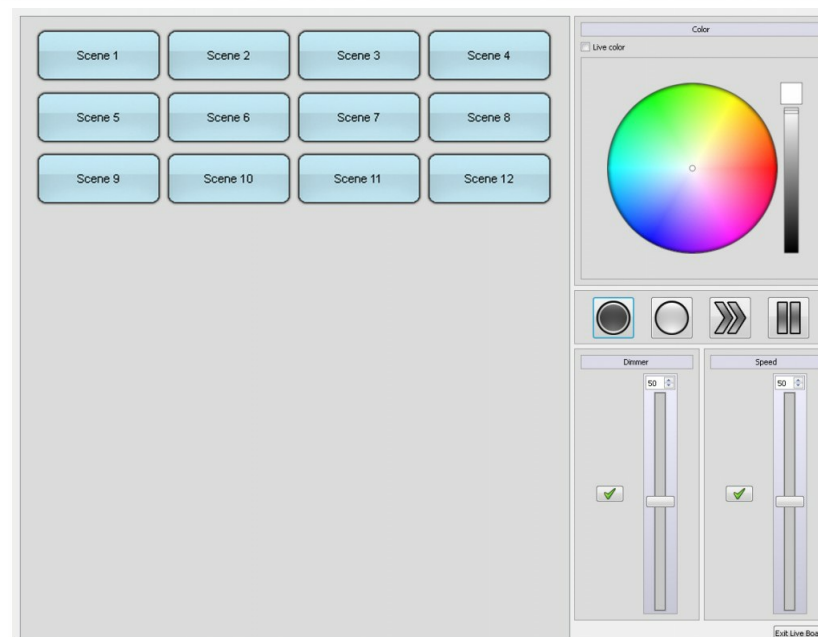

## DESCRIPTION

512 Channel DMX interface.

## FEATURES

- 512 Channel DMX interface
  - 512 output channels when used with a computer
  - 256 output channels when used standalone without computer (max 2000 steps / 100 scenes)
- Works with the Chromateq Led Player software. (included)
- Strong Aluminium housing
- Original Neutrik® 3-pin XLR output connector
- USB cable included
- Comes with an external power supply + IR remote control for the use in standalone mode without computer
- For more information about the software: [www.chromateq.com](http://www.chromateq.com)