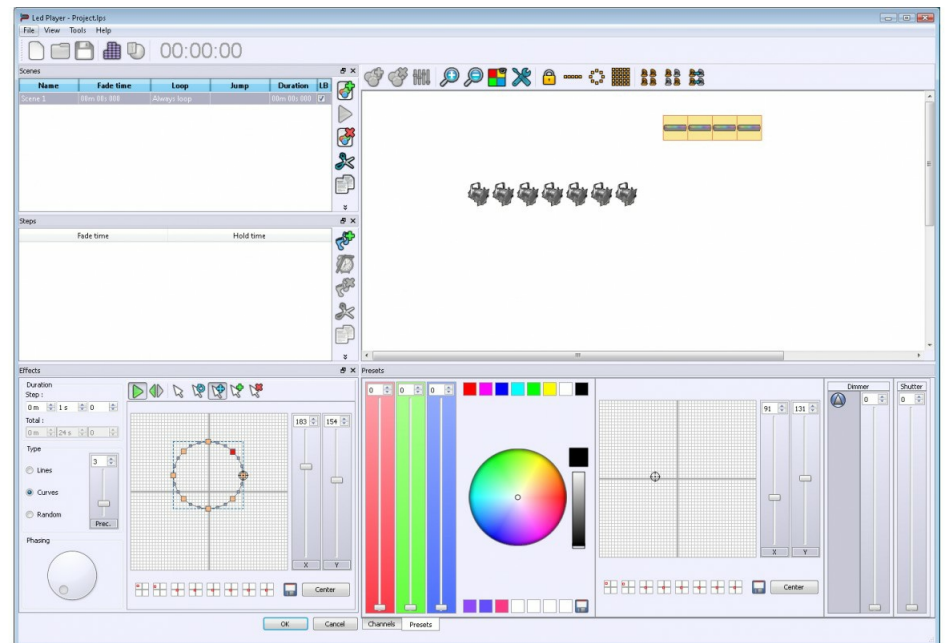

SPECIFICATIONS

General : Application	DJ & Club, Stage & Rental
General : Dimensions (cm)	7 x 9 x 5 cm
General : Weight (kg)	0.5
General : Energy Label	No
General : Color	black
General : Display	none
General : IP rating	indoor
Control : programmable	No
Control : upgradable software	No
Control : maximum DMX channels	512
Brand	BRITEQ
EANCode	5420025650052
Discontinued	No

Briteq®
LIGHT RESEARCH

www.briteq-lighting.com | <https://www.facebook.com/Briteq>

Beglec NV has the right to change products and specifications with and without notice. Major as well as minor changes can be involved. This leaflet can contain errors, therefore we advice to consult your local dealer to ensure that actual features and specifications match your requirements. Copyright © 2015 by BEGLEC NV. All rights reserved.