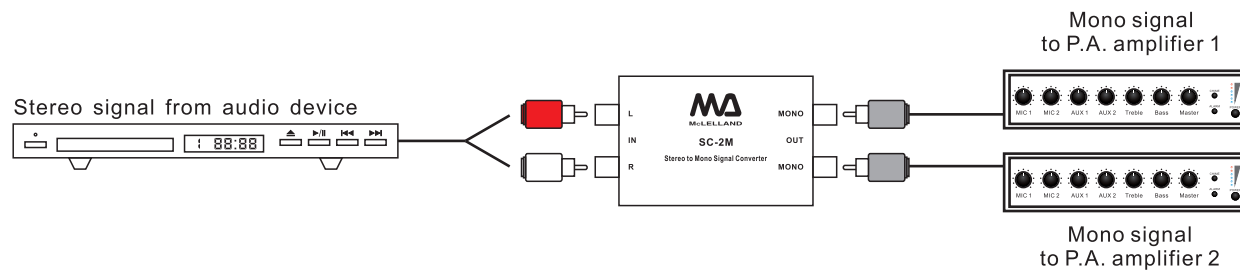

► GENERAL INFORMATION

The McLELLAND SC-2M Stereo to Mono Signal Converter allows to connect your stereo input source and convert to 2 mono outputs. No power needed, easy to install, the McLELLAND SC-2M will be the best solution for the Public Address Audio Distribution System.

► WIRING DIAGRAM

► FEATURES & SPEC

- * Convert stereo input signal to 2 mono outputs
- * 1 pair of stereo RCA input & 2 mono RCA outputs
- * No power needed
- * Input connectors: Stereo L/R RCA connectors
- * Output connectors: 2 x mono RCA connectors
- * Input Impedance: 4.7K ohm
- * Dimensions: 53 x 41.5x 31 mm