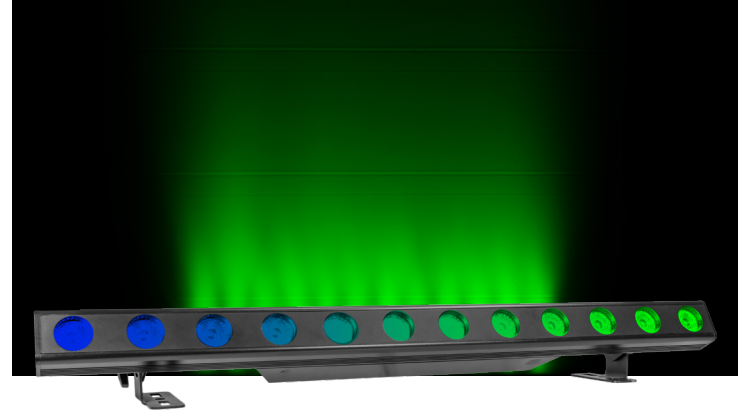

## LUMIPIX15IP

LUMIPIX15IP is a tour-ready LED pixel batten conceived to be fully versatile and perform outdoor, delivering advanced brightness and colour mixing by offering individual pixel control of each cell. The robust die-cast aluminium structure with omega quick lock socket on the bracket and the waterproof power and signal connector make LUMIPIX15IP suitable for the most demanding environments.

- Source: 15x10W RGBW LEDs
- Luminous flux: 3587lm
- Beam angle: 16°
- Colour mixing: RGBW/FC
- Colour wheel: virtual colour wheel with presets
- Pixel patterns: pre-programmed dynamic and static patterns
- Protocols: DMX512
- DMX channels: 4/6/10/60/65channel
- Pixel control: pixel2pixel control
- W-DMX: included, wireless solution receiver
- Power consumption (at 230V): 161W
- Output (at 230V): 23 units on a single power line
- Signal connection: Seetronic XLR 5p IN/OUT connectors
- Power connection: Seetronic powerKon waterproof IN/OUT connectors
- IP rating: 65 for outdoor events
- Dimensions (WxHxD): 996x205x160mm
- Weight: 8.6kg

## LUMIPIX12QTOUR

LUMIPIX12QTOUR is a 100 cm linear LED batten designed for professional use granting unprecedented chromatic performance. The super-slim design combined with its extreme colour precision and light output make LUMIPIX12QTOUR a highly flexible and versatile solution for any kind of application or venue such as architectural, cyclorama, wall-washer, pixel effect or blinder.