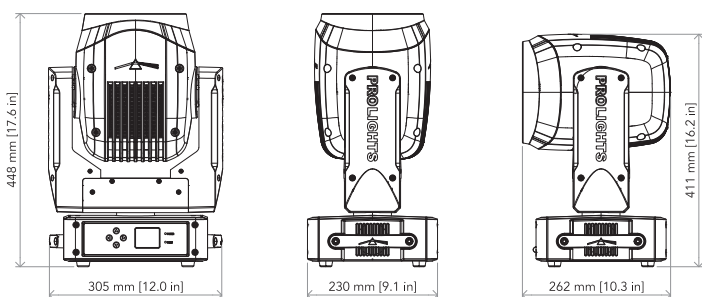

BODY

- Pan angle: 540°
- Tilt angle: 260°
- Pan/Tilt resolution: 8 / 16 bit
- Feedback: automatic repositioning after accidental movement
- Body: aluminium structure with hi-resistance polycarbonate cover
- Body colour: black, white finishing available

ELECTRICAL

- Power supply: 100-240 V – 50/60 Hz
- Power consumption (at 230 V): 113 W
- Output (at 230 V): 22 units on a single power line

PHYSICAL

- Cooling: forced air with low noise fan
- Suspension and fixing: any position with quick-lock omega brackets
- Signal connection: XLR 5p IN/OUT connectors
- Power connection: Neutrik powerCON IN/OUT connectors
- IP rating: 20
- Dimensions (WxHxD): 253x329x205 mm
- Weight: 7 kg

Beam angle 6°

COLOUR PRESET FULL ON

Beam angle 50°

TECHICAL DRAWINGS

For more product info and downloads visit our website