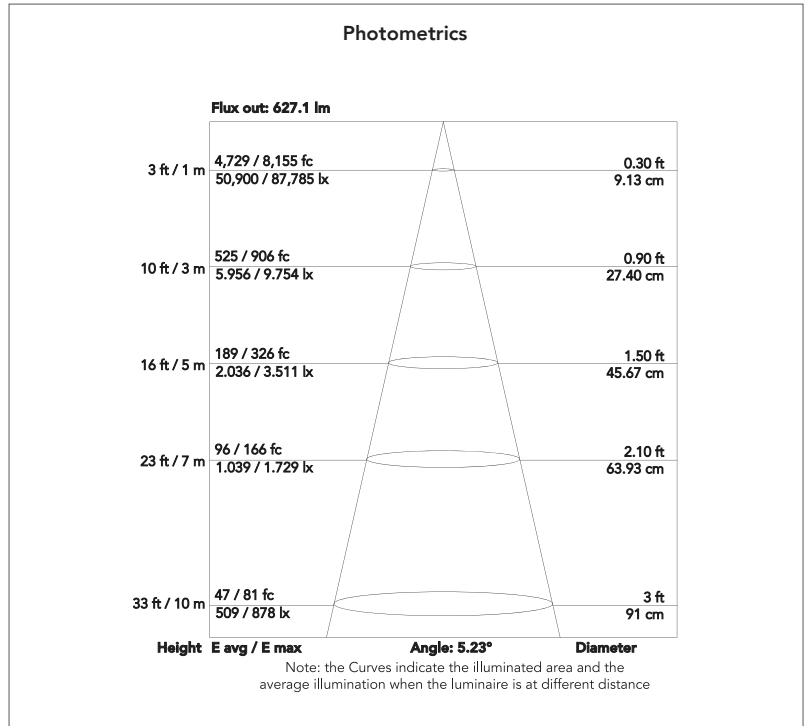

TECHNICAL SPECIFICATION

LIGHT SOURCE

- Source: 60 W RGBW Osram Ostar LED
- Luminous flux: 1'230 lm
- Lux: (6°) 11'100 lx - (50°) 705 lx @3 m full
- Source life expectancy: > 50.000 h

OPTICS

- Zoom: 6° - 50° motorised linear zoom
- Lens diameter: 100 mm
- Lens type: high-quality glass lens optics

ELECTRICAL

- Power supply: 100-240 V – 50/60 Hz
- Power consumption (at 230 V): 113 W
- Output (at 230 V): 22 units on a single power line

PHYSICAL

- Cooling: forced air with low noise fan
- Suspension and fixing: any position with quick-lock omega brackets
- Signal connection: XLR 5p IN/OUT connectors
- Power connection: Neutrik powerCON IN/OUT connectors
- IP rating: 20
- Dimensions (WxHxD): 253x329x205 mm
- Weight: 7 kg

Beam angle 6°

COLOUR PRESET FULL ON

Beam angle 50°

TECHICAL DRAWINGS

For more product info and downloads visit our website