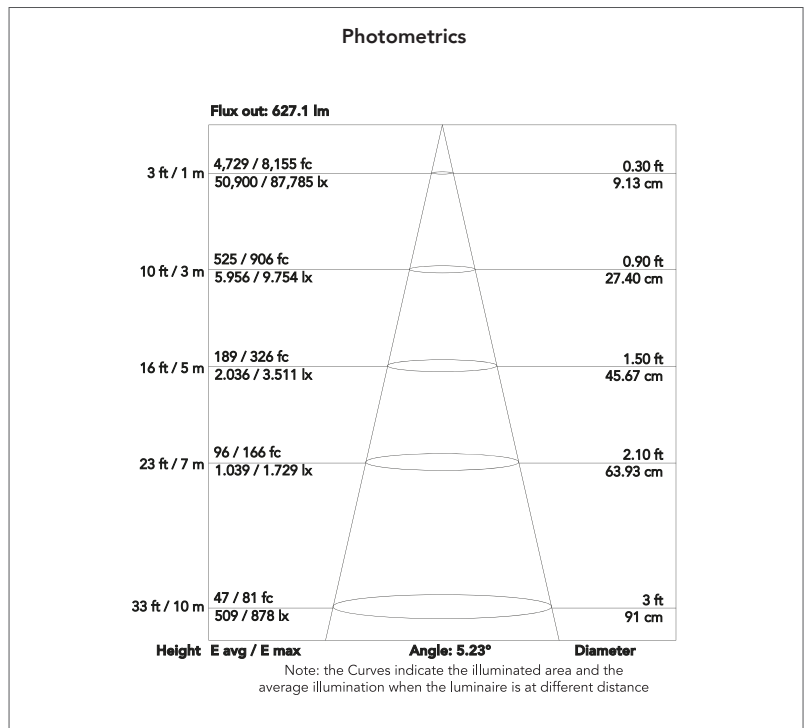

TECHNICAL SPECIFICATION

LIGHT SOURCE

- Source: 60 W RGBW Osram Ostar LED
- Luminous flux: 1'230 lm
- Lux: (6°) 11'100 lx - (50°) 705 lx @3 m full
- Source life expectancy: > 50.000 h

OPTICS

- Zoom: 6° - 50° motorised linear zoom
- Lens diameter: 100 mm
- Lens type: high-quality glass lens optics

ELECTRICAL

- Power supply: 100-240 V – 50/60 Hz
- Power consumption (at 230 V): 113 W
- Output (at 230 V): 22 units on a single power line

PHYSICAL

- Cooling: forced air with low noise fan
- Suspension and fixing: any position with quick-lock omega brackets
- Signal connection: XLR 5p IN/OUT connectors
- Power connection: Neutrik powerCON IN/OUT connectors
- IP rating: 20
- Dimensions (WxHxD): 253x329x205 mm
- Weight: 7 kg

Beam angle 6°

COLOUR PRESET FULL ON

Beam angle 50°

TECHICAL DRAWINGS

For more product info and downloads visit our website