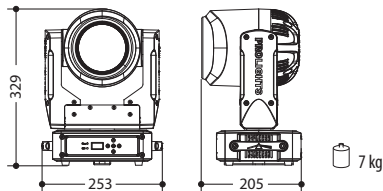

LIGHT SOURCE

- Source: 60W RGBW Osram Ostar LED
- Luminous Flux: 1230lm
- Luminous Flux: 2000NIT
- Lux: (6°) 11'100 - (50°) 705lux @3m Full
- Source Life Expectancy: >50.000 h

OPTICS

- Zoom: 6-50° Motorised linear zoom
- Lens Diameter: 100mm
- Lens Type: HQ glass lens optics

COLOR SYSTEM

- Color Mixing: RGBW/FC
- CTC: CTC control through independent DMX channel
- White Presets: 2800~8000K
- Color Wheel: Virtual color wheel with presets

DYNAMIC EFFECTS

- Auto Mode: Built-in programs with execution speed adjustment
- Sound Mode: Music activation through internal microphone, sensitivity contr.

BODY

- Pan Angle: 540°
- Tilt Angle: 255°
- Pan/Tilt Resolution: 8/16 bit
- Feedback: Automatic repositioning after accidental movement
- Body: Aluminium structure with hi-resistance polycarbonate cover
- Body Color: Black

CONTROL

- Protocols: DMX
- Dmx Channels: 13/16ch

- Display: Black OLED high resolution display
- Firmware Upgrade: Yes, via USB-DMX interface (UPBOX1) not included
- Master/Slave: for synchronized operation of more units linked in a chain

ELECTRONICS

- Dimmer: Linear 0~100% electronic dimmer
- Dimmer Curves: 4 Different dimming curves available
- Strobe/Shutter: 1-28 flash/s, electronic
- Battery Backup: Battery backup for user operation without connecting to the main power
- Operating Temperature: -10/45°
- Flicker: Flicker free operation

ELECTRICAL

- Power Supply: 100-240V – 50/60Hz
- Power Consumption (at 230V): 113W
- Power Output (at 230V): 22 units on a single power line

PHYSICAL

- Signal Connection: 5p in/out
- Power Connection: PowerCON in/out
- IP: 20
- Cooling: Forced air with low noise fan, user-definable levels
- Suspension And Fixing: Any position with "quick-lock" omega brackets
- Dimensions (WxHxD): 253x329x205mm
- Weight: 7Kg