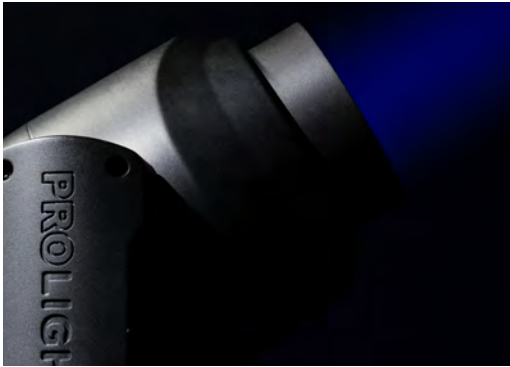

PIXIEWASH

PIXIEWASH is an LED Washlight with a single source, massive zoom range and compact form factor. The single 60W Osram Ostar LED source tied with the custom optical design provides clean shadows, and a huge, consistent spectrum all in an unobtrusive and lightweight housing.

Features

- 60W Osram RGBW Led
- 6-50° Zoom range from custom optical design
- Very compact and lightweight form factor
- Large glass front lens providing a beautiful beam

PHOTOMETRICS
AND SPECIFICATIONS
WWW.MUSICLIGHTS.IT

LIGHT SOURCE

- Source: 60W RGBW Osram Ostar LED
- Luminous Flux: 1230lm
- Luminous Flux: 2000NIT
- Lux: (6°) 11'100 - (50°) 705lux @3m Full
- Source Life Expectancy: >50.000 h

OPTICS

- Zoom: 6-50° Motorised linear zoom
- Lens Diameter: 100mm
- Lens Type: HQ glass lens optics

BODY

- Pan Angle: 540°
- Tilt Angle: 255°
- Pan/Tilt Resolution: 8/16 bit
- Feedback: Automatic repositioning after accidental movement
- Body: Aluminium structure with hi-resistance polycarbonate cover
- Body Color: Black