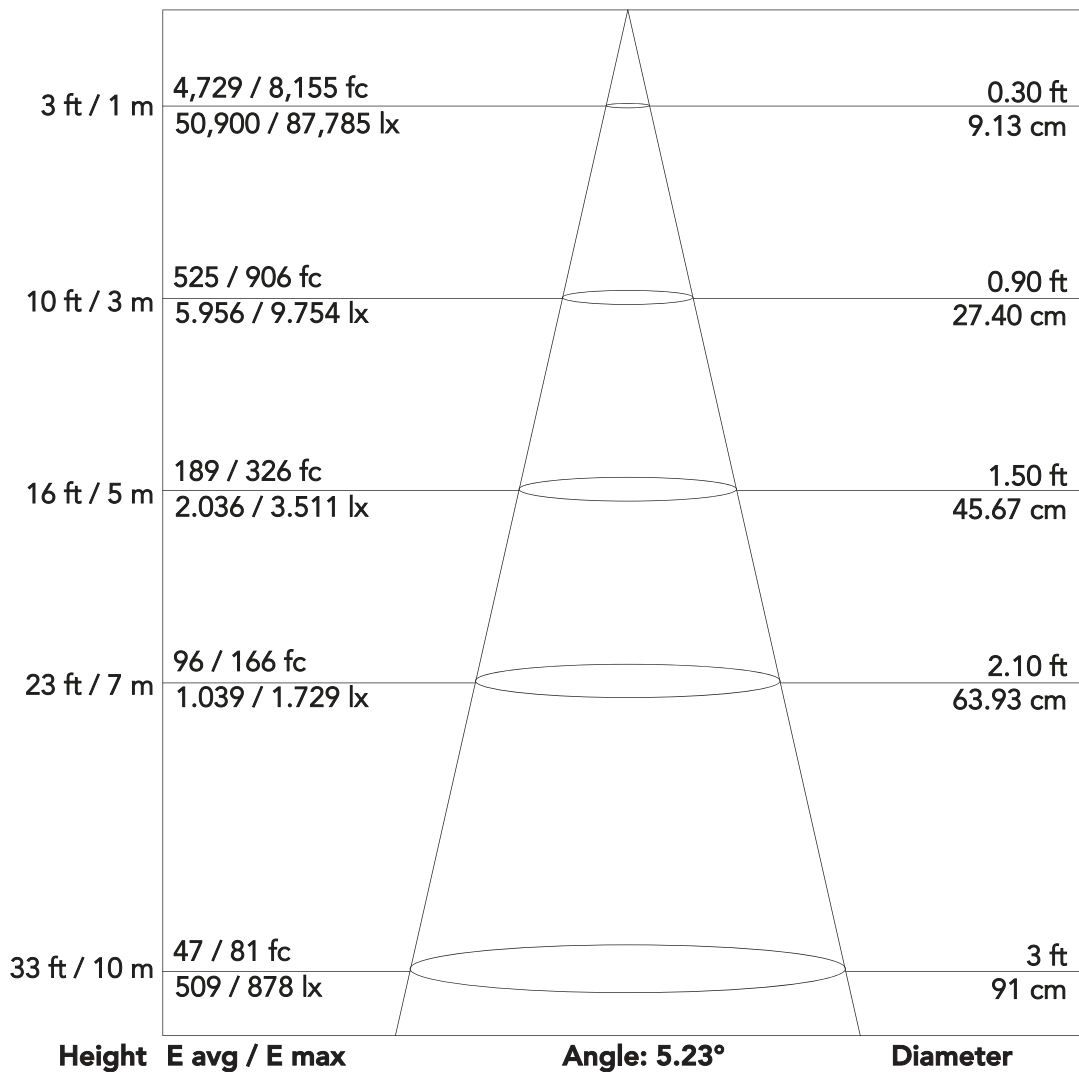

Pixie Wash - FULL (6°)

60 W single source compact and zoomable LED wash luminaire

Photometrics

Flux out: 627.1 lm

Note: the Curves indicate the illuminated area and the average illumination when the luminaire is at different distance

Pixie Wash - FULL (50°)

60 W single source compact and zoomable LED wash luminaire

Photometrics

Flux out: 627.1 lm

Note: the Curves indicate the illuminated area and the average illumination when the luminaire is at different distance