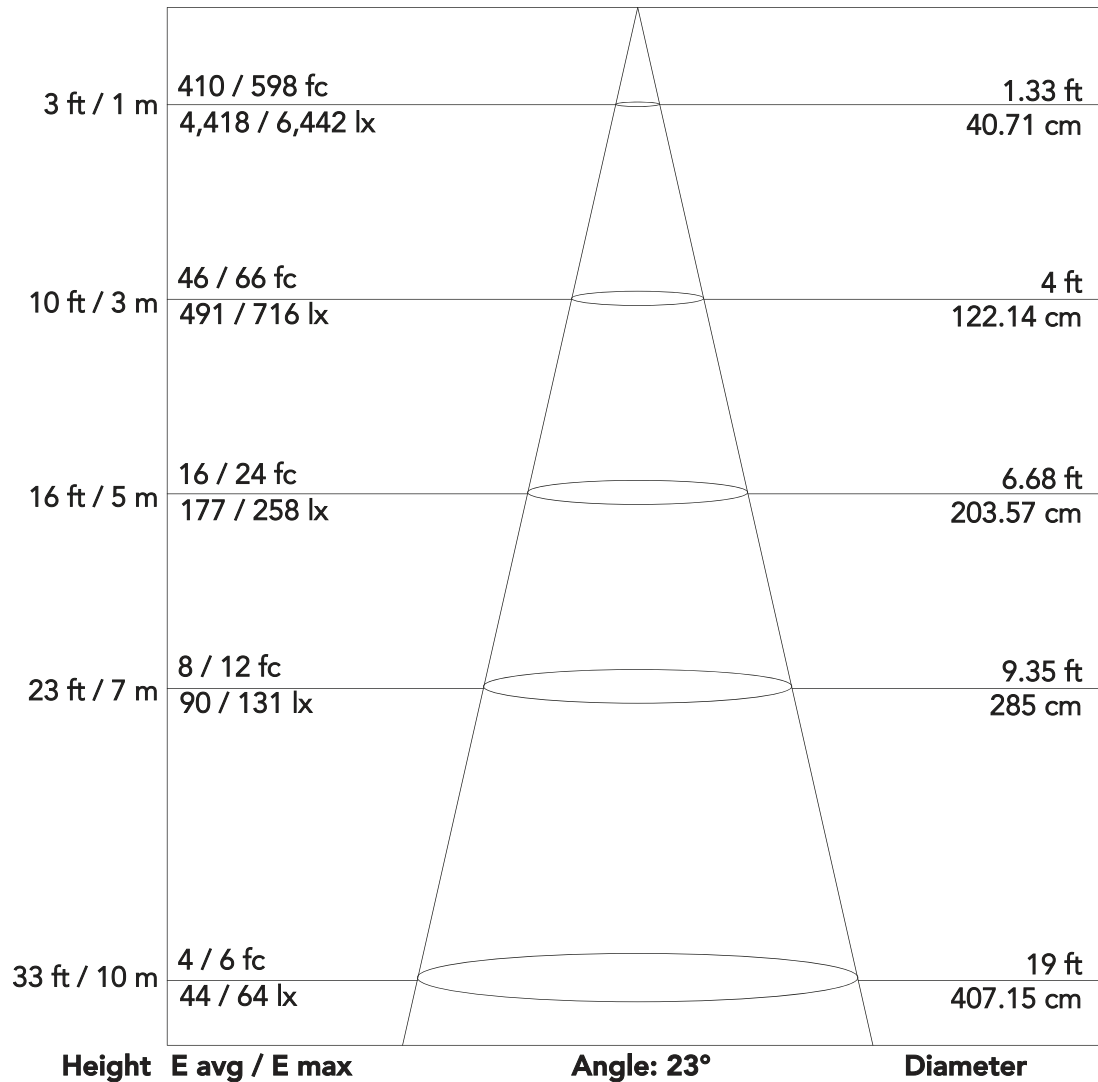

Pixie Wash - FULL (6°)

60 W single source compact and zoomable LED wash luminaire

Photometrics

Flux out: 627.1 lm

Note: the Curves indicate the illuminated area and the average illumination when the luminaire is at different distance

Pixie Wash - FULL (50°)

60 W single source compact and zoomable LED wash luminaire

Photometrics

Flux out: 627.1 lm

Note: the Curves indicate the illuminated area and the average illumination when the luminaire is at different distance