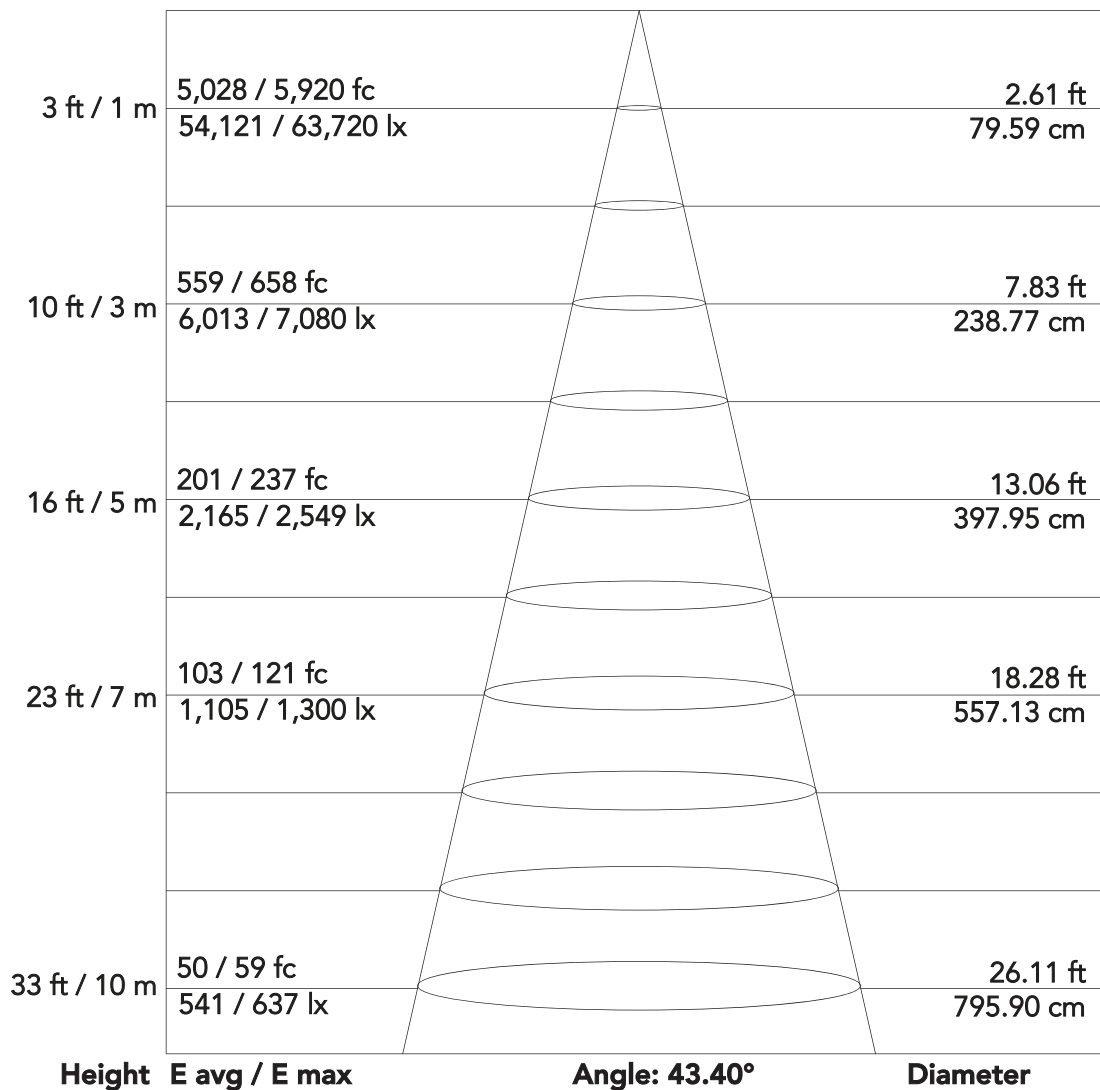

Ra 3000Profile - (6°)

1.000 W high-precision LED moving profile light

Photometrics

Flux out: 518.8 lm

Note: the Curves indicate the illuminated area and the average illumination when the luminaire is at different distance

Ra 3000Profile - (50°)

1.000 W high-precision LED moving profile light

Photometrics

Flux out: 27,755 lm

Note: the Curves indicate the illuminated area and the average illumination when the luminaire is at different distance