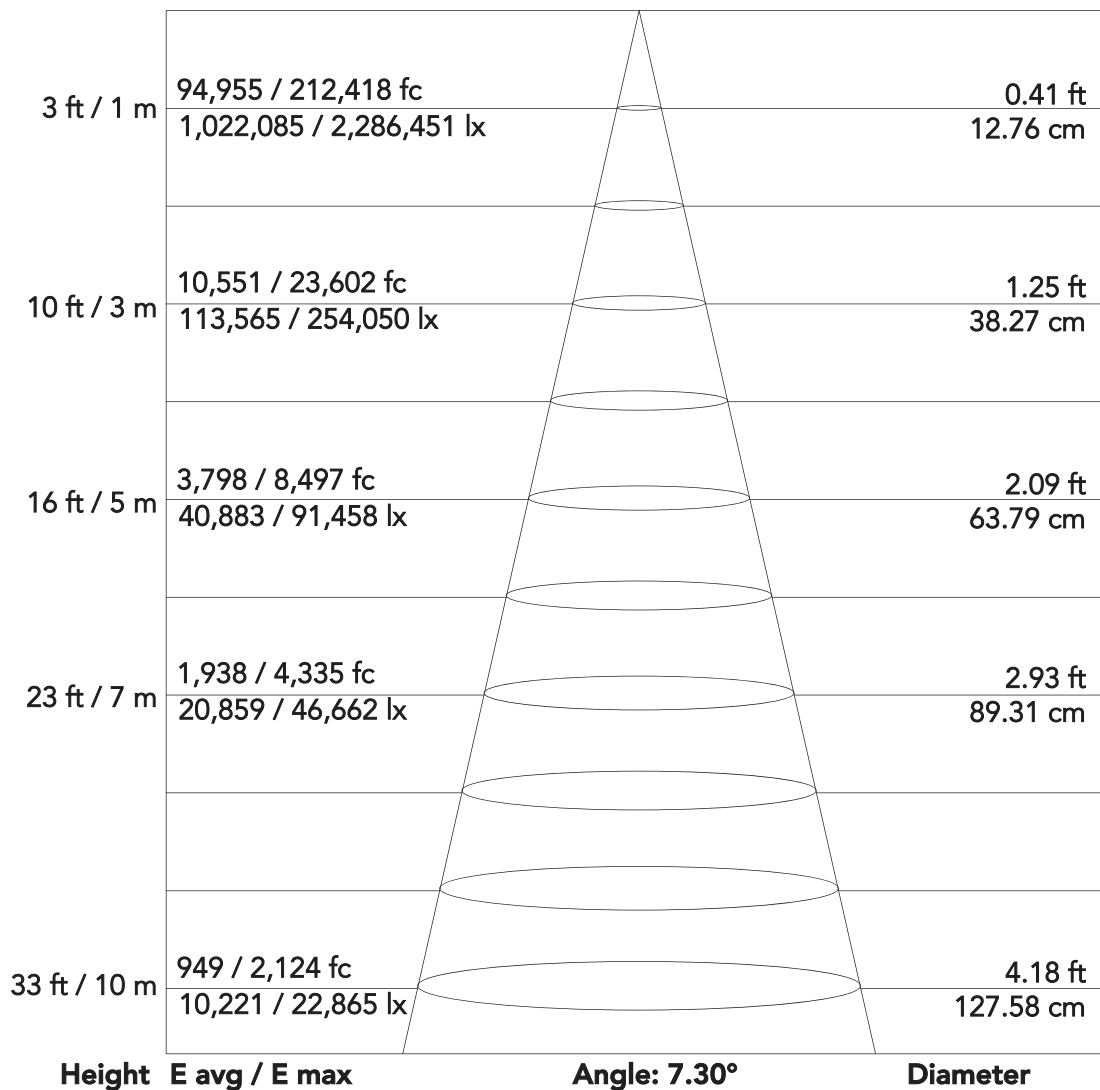

Ra 3000Profile - (6°)

1.000 W high-precision LED moving profile light

Photometrics

Flux out: 518.8 lm

Note: the Curves indicate the illuminated area and the average illumination when the luminaire is at different distance

Ra 3000Profile - (50°)

1.000 W high-precision LED moving profile light

Photometrics

Flux out: 27,755 lm

Note: the Curves indicate the illuminated area and the average illumination when the luminaire is at different distance