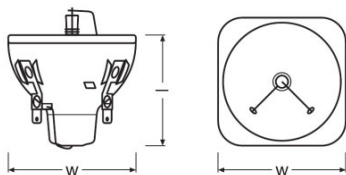

#### Light technical data

Focal length	37.7 mm
Aperture window, maximum	5x3.8 mm

#### Dimensions & weight

Diameter	46.0 mm
Length	max. 44 mm
Arc length	1.0 mm