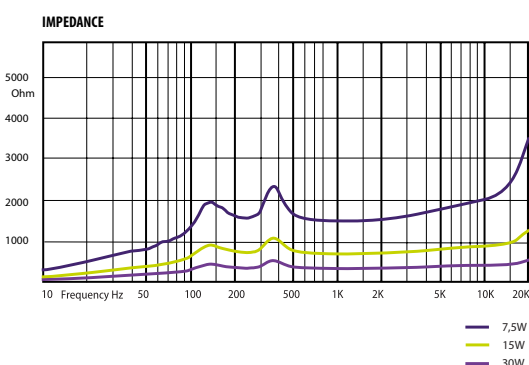

COLUMN LOUDSPEAKERS

COM SLIM Column Loudspeakers

COM SLIM 30 ultra slim body column loudspeaker appropriate for sensitive interiors with high reverberation time.

COM SLIM 30

Slim body loudspeaker. The speaker is designed for use in the areas with high reverberation time, like churches, train stations or market halls. The special mounting bracket is designed for precise angle alignment after installation.

The speaker is elegant designed for very neutral appearance in the sensitive interiors. COM SLIM 30 is equipped with four 2" (51 mm) woofers, and one 2" (51 mm) tweeter.

Technical Specifications	COM SLIM 30
Rated power	30 W
Transformer power taps	30 W - 15 W - 7,5 W - 8 Ω
Sensitivity	91 dB (1W/1m)
Maximum SPL	108 dB (Pmax / 1m) at 1995 Hz
Frequency response	180 Hz - 18 kHz
Dispersion at 1000 Hz	140° (H), 80° (V)
Protection	IP 55
Driver dimensions	4 x 2" (50 mm) woofer, 1 x 1" (25 mm) tweeter
Dimensions	405 mm x 75 mm x 69 mm
Weight	1,7 kg
Material	Aluminum
Colour	White (RAL 9016)