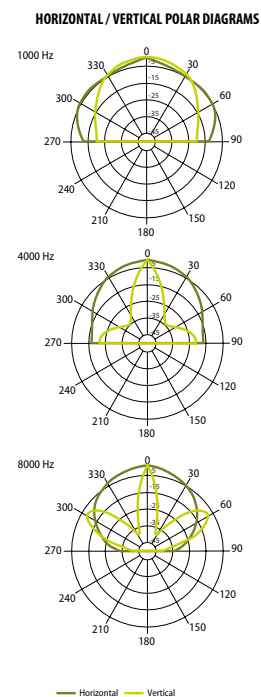

COLUMN LOUDSPEAKERS

COM SLIM Column Loudspeakers

COM SLIM 30 ultra slim body column loudspeaker appropriate for sensitive interiors with high reverberation time.

COM SLIM 30

Slim body loudspeaker. The speaker is designed for use in the areas with high reverberation time, like churches, train stations or market halls. The special mounting bracket is designed for precise angle alignment after installation.

The speaker is elegant designed for very neutral appearance in the sensitive interiors. COM SLIM 30 is equipped with four 2" (51 mm) woofers, and one 2" (51 mm) tweeter.

Technical Specifications	COM SLIM 30
Rated power	30 W
Transformer power taps	30 W - 15 W - 7,5 W - 8 Ω
Sensitivity	91 dB (1W/1m)
Maximum SPL	108 dB (Pmax / 1m) at 1995 Hz
Frequency response	180 Hz - 18 kHz
Dispersion at 1000 Hz	140° (H), 80° (V)
Protection	IP 55
Driver dimensions	4 x 2" (50 mm) woofer, 1 x 1" (25 mm) tweeter
Dimensions	405 mm x 75 mm x 69 mm
Weight	1,7 kg
Material	Aluminum
Colour	White (RAL 9016)