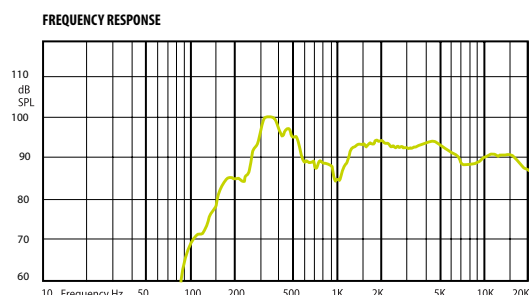

COLUMN LOUDSPEAKERS

COM SLIM Column Loudspeakers

COM SLIM 30 ultra slim body column loudspeaker appropriate for sensitive interiors with high reverberation time.

COM SLIM 30

Slim body loudspeaker. The speaker is designed for use in the areas with high reverberation time, like churches, train stations or market halls. The special mounting bracket is designed for precise angle alignment after installation.

The speaker is elegant designed for very neutral appearance in the sensitive interiors. COM SLIM 30 is equipped with four 2" (51 mm) woofers, and one 2" (51 mm) tweeter.

Technical Specifications	COM SLIM 30
Rated power	30 W
Transformer power taps	30 W - 15 W - 7,5 W - 8 Ω
Sensitivity	91 dB (1W/1m)
Maximum SPL	108 dB (Pmax / 1m) at 1995 Hz
Frequency response	180 Hz - 18 kHz
Dispersion at 1000 Hz	140° (H), 80° (V)
Protection	IP 55
Driver dimensions	4 x 2" (50 mm) woofer, 1 x 1" (25 mm) tweeter
Dimensions	405 mm x 75 mm x 69 mm
Weight	1,7 kg
Material	Aluminum
Colour	White (RAL 9016)