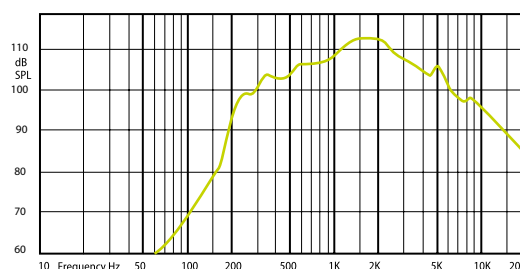

HORN LOUDSPEAKERS

HQ Voice Evacuation Plastic Horn Loudspeakers

EN54-24 certified

HQ 10EN robust high SPL outdoor horn loudspeaker certified according to EN54-24 standard.

HQ 10EN

HQ 10EN is designed for use in voice evacuation and voice alarm applications for clear and intelligible voice announcements. 105 dB sensitivity allows to use these horn speakers in noisy and large environments. Built-in ceramic terminal and thermal fuse ensuring faultless operation in case of an emergency situation. Horn speaker is certified by Intertek.

HORIZONTAL / VERTICAL POLAR DIAGRAMS

FREQUENCY RESPONSE

IMPEDANCE

| Technical Specifications | HQ 10EN |
|--------------------------|------------------------------------|
| Rated power | 10 W |
| Transformer power taps | 10 W - 5 W - 2,5 W - 1,25 W |
| Sensitivity | 105 dB (1 W/1 m) |
| Maximum SPL | 115 dB (Pmax/1 m) at 1 kHz |
| Frequency response | 340 Hz – 16 kHz |
| Dispersion at 1000 Hz | 80° (H) x 105° (V) |
| Protection | IP 33 |
| Dimensions | 172 mm x 131 mm x 227 mm |
| Weight | 1,6 kg |
| Material | Plastic horn, U type steel bracket |
| Colour | Light grey (RAL 7035) |