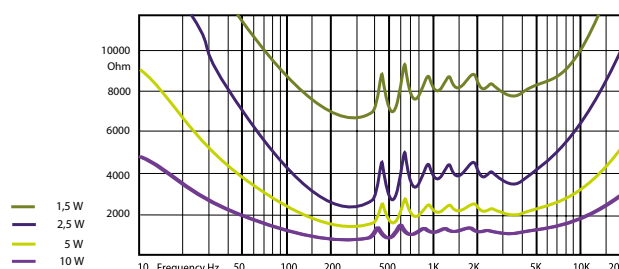

HORN LOUDSPEAKERS

HQ Voice Evacuation Plastic Horn Loudspeakers

EN54-24 certified

HQ 10EN robust high SPL outdoor horn loudspeaker certified according to EN54-24 standard.

HQ 10EN

HQ 10EN is designed for use in voice evacuation and voice alarm applications for clear and intelligible voice announcements. 105 dB sensitivity allows to use these horn speakers in noisy and large environments. Built-in ceramic terminal and thermal fuse ensuring faultless operation in case of an emergency situation. Horn speaker is certified by Intertek.

HORIZONTAL / VERTICAL POLAR DIAGRAMS

FREQUENCY RESPONSE

IMPEDANCE

| Technical Specifications | HQ 10EN |
|--------------------------|------------------------------------|
| Rated power | 10 W |
| Transformer power taps | 10 W - 5 W - 2,5 W - 1,25 W |
| Sensitivity | 105 dB (1 W/1 m) |
| Maximum SPL | 115 dB (Pmax/1 m) at 1 kHz |
| Frequency response | 340 Hz – 16 kHz |
| Dispersion at 1000 Hz | 80° (H) x 105° (V) |
| Protection | IP 33 |
| Dimensions | 172 mm x 131 mm x 227 mm |
| Weight | 1,6 kg |
| Material | Plastic horn, U type steel bracket |
| Colour | Light grey (RAL 7035) |