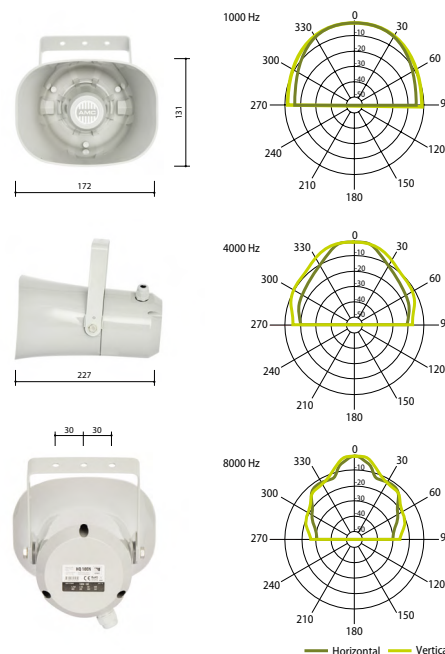

HORN LOUDSPEAKERS

HQ Voice Evacuation Plastic Horn Loudspeakers

EN54-24 certified

HQ 10EN robust high SPL outdoor horn loudspeaker certified according to EN54-24 standard.

HQ 10EN

HQ 10EN is designed for use in voice evacuation and voice alarm applications for clear and intelligible voice announcements. 105 dB sensitivity allows to use these horn speakers in noisy and large environments. Built-in ceramic terminal and thermal fuse ensuring faultless operation in case of an emergency situation. Horn speaker is certified by Intertek.

HORIZONTAL / VERTICAL POLAR DIAGRAMS

FREQUENCY RESPONSE

IMPEDANCE

| Technical Specifications | HQ 10EN |
|--------------------------|------------------------------------|
| Rated power | 10 W |
| Transformer power taps | 10 W - 5 W - 2,5 W - 1,25 W |
| Sensitivity | 105 dB (1 W/1 m) |
| Maximum SPL | 115 dB (Pmax/1 m) at 1 kHz |
| Frequency response | 340 Hz – 16 kHz |
| Dispersion at 1000 Hz | 80° (H) x 105° (V) |
| Protection | IP 33 |
| Dimensions | 172 mm x 131 mm x 227 mm |
| Weight | 1,6 kg |
| Material | Plastic horn, U type steel bracket |
| Colour | Light grey (RAL 7035) |