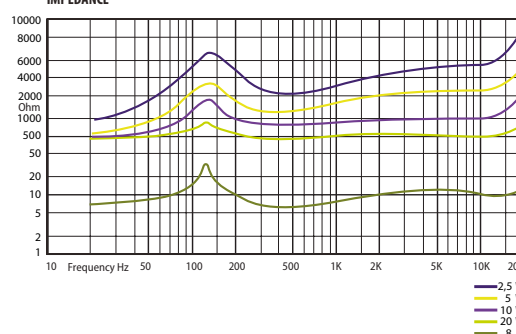

HORIZONTAL / VERTICAL POLAR DIAGRAMS

— Horizontal — Vertical

FREQUENCY RESPONSE

IMPEDANCE

Technical Specifications		VIVA 4
Rated power		20 W (8 Ω)
Transformer power taps		20 W - 10 W - 5 W - 2,5 W - 8 Ω
Sensitivity		89 dB (1 W/1 m)
Maximum SPL		102 dB (Pmax / 1m) at 3254
Frequency response		90 Hz - 20 kHz
Dispersion at 1000 Hz		150° (H), 120° (V)
Driver dimensions		4" (101 mm) woofer, 1" (25 mm) tweeter
Dimensions		205 mm x 188 mm x 132 mm
Weight		2,1 kg
Material		Housing - plastic, grill and U-bracket- steel
Colour		White (RAL 9016), black (RAL 9017)