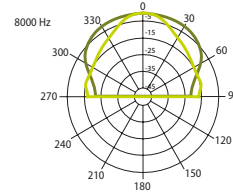

CABINET LOUDSPEAKERS

VIVA Wall Mount Plastic Loudspeakers

Latest design powerful speakers for background music.

VIVA 4

VIVA 4 elegant contemporary design, smooth cabinet surface and mild grill. Classic shape with its advanced twist that lets the loudspeaker to adapt easily in a wide variety of contemporary interiors and become an integral part of the architecture. Rotating AMC logo, semi-circle U-bracket enables a wide array of mounting possibilities. Power adjustment of the speaker is very simple. The ultra thin and flat power selector looks very elegant. Integrated Phoenix connectors show advanced design of the loudspeaker. Two colour choice. Two-way loudspeaker with 4 inch low frequency and 1 inch silk tweeter inside.

HORIZONTAL / VERTICAL POLAR DIAGRAMS

— Horizontal — Vertical

FREQUENCY RESPONSE

IMPEDANCE

Technical Specifications		VIVA 4
Rated power		20 W (8 Ω)
Transformer power taps		20 W - 10 W - 5 W - 2,5 W - 8 Ω
Sensitivity		89 dB (1 W/1 m)
Maximum SPL		102 dB (Pmax / 1m) at 3254
Frequency response		90 Hz - 20 kHz
Dispersion at 1000 Hz		150° (H), 120° (V)
Driver dimensions		4" (101 mm) woofer, 1" (25 mm) tweeter
Dimensions		205 mm x 188 mm x 132 mm
Weight		2,1 kg
Material		Housing - plastic, grill and U-bracket- steel
Colour		White (RAL 9016), black (RAL 9017)