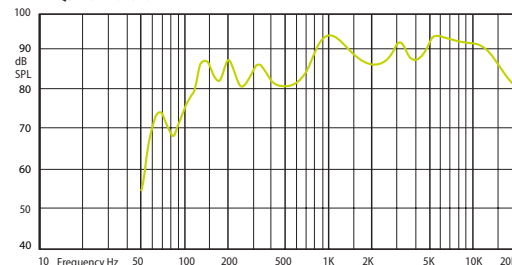

CABINET LOUDSPEAKERS

VIVA Wall Mount Plastic Loudspeakers

Latest design powerful speakers for background music.

VIVA 4

VIVA 4 elegant contemporary design, smooth cabinet surface and mild grill. Classic shape with its advanced twist that lets the loudspeaker to adapt easily in a wide variety of contemporary interiors and become an integral part of the architecture. Rotating AMC logo, semi-circle U-bracket enables a wide array of mounting possibilities. Power adjustment of the speaker is very simple. The ultra thin and flat power selector looks very elegant. Integrated Phoenix connectors show advanced design of the loudspeaker. Two colour choice. Two-way loudspeaker with 4 inch low frequency and 1 inch silk tweeter inside.

HORIZONTAL / VERTICAL POLAR DIAGRAMS

— Horizontal — Vertical

FREQUENCY RESPONSE

IMPEDANCE

Technical Specifications		VIVA 4
Rated power		20 W (8 Ω)
Transformer power taps		20 W - 10 W - 5 W - 2,5 W - 8 Ω
Sensitivity		89 dB (1 W/1 m)
Maximum SPL		102 dB (Pmax / 1m) at 3254
Frequency response		90 Hz - 20 kHz
Dispersion at 1000 Hz		150° (H), 120° (V)
Driver dimensions		4" (101 mm) woofer, 1" (25 mm) tweeter
Dimensions		205 mm x 188 mm x 132 mm
Weight		2,1 kg
Material		Housing - plastic, grill and U-bracket- steel
Colour		White (RAL 9016), black (RAL 9017)