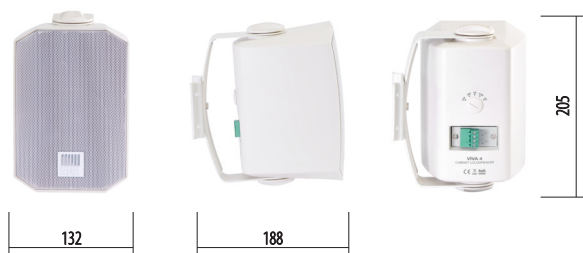

CABINET LOUDSPEAKERS

VIVA Wall Mount Plastic Loudspeakers

Latest design powerful speakers for background music.

VIVA 4

VIVA 4 elegant contemporary design, smooth cabinet surface and mild grill. Classic shape with its advanced twist that lets the loudspeaker to adapt easily in a wide variety of contemporary interiors and become an integral part of the architecture. Rotating AMC logo, semi-circle U-bracket enables a wide array of mounting possibilities. Power adjustment of the speaker is very simple. The ultra thin and flat power selector looks very elegant. Integrated Phoenix connectors show advanced design of the loudspeaker. Two colour choice. Two-way loudspeaker with 4 inch low frequency and 1 inch silk tweeter inside.

HORIZONTAL / VERTICAL POLAR DIAGRAMS

— Horizontal — Vertical

FREQUENCY RESPONSE

IMPEDANCE

Technical Specifications		VIVA 4
Rated power		20 W (8 Ω)
Transformer power taps		20 W - 10 W - 5 W - 2,5 W - 8 Ω
Sensitivity		89 dB (1 W/1 m)
Maximum SPL		102 dB (Pmax / 1m) at 3254
Frequency response		90 Hz - 20 kHz
Dispersion at 1000 Hz		150° (H), 120° (V)
Driver dimensions		4" (101 mm) woofer, 1" (25 mm) tweeter
Dimensions		205 mm x 188 mm x 132 mm
Weight		2,1 kg
Material		Housing - plastic, grill and U-bracket- steel
Colour		White (RAL 9016), black (RAL 9017)