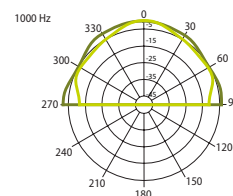

CABINET LOUDSPEAKERS

VIVA Wall Mount Plastic Loudspeakers

Latest design powerful speakers for background music.

VIVA 4

VIVA 4 elegant contemporary design, smooth cabinet surface and mild grill. Classic shape with its advanced twist that lets the loudspeaker to adapt easily in a wide variety of contemporary interiors and become an integral part of the architecture. Rotating AMC logo, semi-circle U-bracket enables a wide array of mounting possibilities. Power adjustment of the speaker is very simple. The ultra thin and flat power selector looks very elegant. Integrated Phoenix connectors show advanced design of the loudspeaker. Two colour choice. Two-way loudspeaker with 4 inch low frequency and 1 inch silk tweeter inside.

HORIZONTAL / VERTICAL POLAR DIAGRAMS

— Horizontal — Vertical

FREQUENCY RESPONSE

IMPEDANCE

Technical Specifications		VIVA 4
Rated power		20 W (8 Ω)
Transformer power taps		20 W - 10 W - 5 W - 2,5 W - 8 Ω
Sensitivity		89 dB (1 W/1 m)
Maximum SPL		102 dB (Pmax / 1m) at 3254
Frequency response		90 Hz - 20 kHz
Dispersion at 1000 Hz		150° (H), 120° (V)
Driver dimensions		4" (101 mm) woofer, 1" (25 mm) tweeter
Dimensions		205 mm x 188 mm x 132 mm
Weight		2,1 kg
Material		Housing - plastic, grill and U-bracket- steel
Colour		White (RAL 9016), black (RAL 9017)