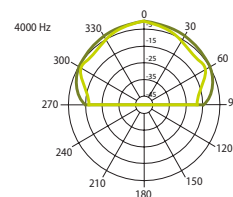

CABINET LOUDSPEAKERS

VIVA Wall Mount Plastic Loudspeakers

Latest design powerful speakers for background music.

VIVA 4

VIVA 4 elegant contemporary design, smooth cabinet surface and mild grill. Classic shape with its advanced twist that lets the loudspeaker to adapt easily in a wide variety of contemporary interiors and become an integral part of the architecture. Rotating AMC logo, semi-circle U-bracket enables a wide array of mounting possibilities. Power adjustment of the speaker is very simple. The ultra thin and flat power selector looks very elegant. Integrated Phoenix connectors show advanced design of the loudspeaker. Two colour choice. Two-way loudspeaker with 4 inch low frequency and 1 inch silk tweeter inside.

HORIZONTAL / VERTICAL POLAR DIAGRAMS

— Horizontal — Vertical

FREQUENCY RESPONSE

IMPEDANCE

Technical Specifications		VIVA 4
Rated power		20 W (8 Ω)
Transformer power taps		20 W - 10 W - 5 W - 2,5 W - 8 Ω
Sensitivity		89 dB (1 W/1 m)
Maximum SPL		102 dB (Pmax / 1m) at 3254
Frequency response		90 Hz - 20 kHz
Dispersion at 1000 Hz		150° (H), 120° (V)
Driver dimensions		4" (101 mm) woofer, 1" (25 mm) tweeter
Dimensions		205 mm x 188 mm x 132 mm
Weight		2,1 kg
Material		Housing - plastic, grill and U-bracket- steel
Colour		White (RAL 9016), black (RAL 9017)