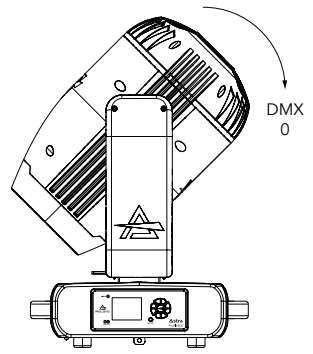

DMX CHARTS

RDM Personality ID List

ID	Mode	DMX Footprint	RDM Model ID
1	BASIC	29	0xA017
2	STANDARD	39	
3	EXTENDED	54	

PAN/TILT VALUES

Pan = 128
Tilt = 0

Pan = 128
Tilt = 128

Pan = 128
Tilt = 255

Tilt movement range: 270°
Pan movement range: 540

Pan = 0
Tilt = 80

Pan = 128
Tilt = 80

Pan = 255
Tilt = 80

DMX Chart Summary

Channel	Basic	Standard	Extended
1	Pan	Pan	Pan
2	Tilt	Pan fine	Pan fine
3	Dimmer	Tilt	Tilt
4	Shutter	Tilt fine	Tilt fine
5	Cyan	Dimmer	Dimmer
6	Magenta	Dimmer Fine	Dimmer Fine
7	Yellow	Shutter	Shutter
8	CTO	Cyan	Cyan
9	Color Wheel	Magenta	Cyan Fine
10	Rot Gobo	Yellow	Magenta
11	Gobo Rot	CTO	Magenta Fine
12	4f Prism	Color Wheel	Yellow
13	4f Prism Rotation	Rot Gobo	Yellow Fine
14	Frost	Gobo Rot	CTO
15	Iris	Gobo Rot Fine	CTO Fine
16	Zoom	4f Prism	Color Wheel
17	Focus	4f Prism Rotation	Rot Gobo
18	Animation Insertion	4f Prism Rot. Fine	Gobo Rot
19	Animation Rotation	Frost	Gobo Rot Fine
20	Blade 1 position	Iris	4f Prism
21	Blade 1 rotation	Zoom	4f Prism Rotation
22	Blade 2 position	Zoom Fine	4f Prism Rot. Fine
23	Blade 2 rotation	Focus	Frost
24	Blade 3 position	Focus Fine	Frost Fine
25	Blade 3 rotation	Animation Insertion	Iris
26	Blade 4 position	Animation Rotation	Iris Fine
27	Blade 4 rotation	Animation Rot. Fine	Zoom
28	Frame Rotation	Blade 1 position	Zoom Fine
29	Control	Blade 1 rotation	Focus
30		Blade 2 position	Focus Fine
31		Blade 2 rotation	Animation Insertion
32		Blade 3 position	Animation Rotation
33		Blade 3 rotation	Animation Rot. Fine
34		Blade 4 position	Blade 1 position
35		Blade 4 rotation	Blade 1 position fine