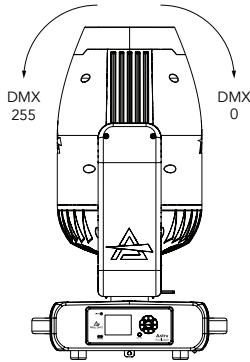

DMX CHARTS

RDM Personality ID List

ID	Mode	DMX Footprint	RDM Model ID
1	BASIC	29	0xA017
2	STANDARD	39	
3	EXTENDED	54	

PAN/TILT VALUES

Pan = 128
Tilt = 0

Pan = 128
Tilt = 128

Pan = 128
Tilt = 255

Tilt movement range: 270°
Pan movement range: 540

Pan = 0
Tilt = 80

Pan = 128
Tilt = 80

Pan = 255
Tilt = 80

DMX Chart Summary

Channel	Basic	Standard	Extended
1	Pan	Pan	Pan
2	Tilt	Pan fine	Pan fine
3	Dimmer	Tilt	Tilt
4	Shutter	Tilt fine	Tilt fine
5	Cyan	Dimmer	Dimmer
6	Magenta	Dimmer Fine	Dimmer Fine
7	Yellow	Shutter	Shutter
8	CTO	Cyan	Cyan
9	Color Wheel	Magenta	Cyan Fine
10	Rot Gobo	Yellow	Magenta
11	Gobo Rot	CTO	Magenta Fine
12	4f Prism	Color Wheel	Yellow
13	4f Prism Rotation	Rot Gobo	Yellow Fine
14	Frost	Gobo Rot	CTO
15	Iris	Gobo Rot Fine	CTO Fine
16	Zoom	4f Prism	Color Wheel
17	Focus	4f Prism Rotation	Rot Gobo
18	Animation Insertion	4f Prism Rot. Fine	Gobo Rot
19	Animation Rotation	Frost	Gobo Rot Fine
20	Blade 1 position	Iris	4f Prism
21	Blade 1 rotation	Zoom	4f Prism Rotation
22	Blade 2 position	Zoom Fine	4f Prism Rot. Fine
23	Blade 2 rotation	Focus	Frost
24	Blade 3 position	Focus Fine	Frost Fine
25	Blade 3 rotation	Animation Insertion	Iris
26	Blade 4 position	Animation Rotation	Iris Fine
27	Blade 4 rotation	Animation Rot. Fine	Zoom
28	Frame Rotation	Blade 1 position	Zoom Fine
29	Control	Blade 1 rotation	Focus
30		Blade 2 position	Focus Fine
31		Blade 2 rotation	Animation Insertion
32		Blade 3 position	Animation Rotation
33		Blade 3 rotation	Animation Rot. Fine
34		Blade 4 position	Blade 1 position
35		Blade 4 rotation	Blade 1 position fine