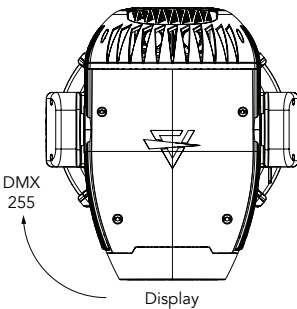

DMX CHARTS

RDM Personality ID List

ID	Mode	DMX Footprint	RDM Model ID
1	BASIC	29	0xA017
2	STANDARD	39	
3	EXTENDED	54	

PAN/TILT VALUES

Pan = 128
Tilt = 0

Pan = 128
Tilt = 128

Pan = 128
Tilt = 255

Tilt movement range: 270°
Pan movement range: 540

Pan = 0
Tilt = 80

Pan = 128
Tilt = 80

Pan = 255
Tilt = 80

DMX Chart Summary

Channel	Basic	Standard	Extended
1	Pan	Pan	Pan
2	Tilt	Pan fine	Pan fine
3	Dimmer	Tilt	Tilt
4	Shutter	Tilt fine	Tilt fine
5	Cyan	Dimmer	Dimmer
6	Magenta	Dimmer Fine	Dimmer Fine
7	Yellow	Shutter	Shutter
8	CTO	Cyan	Cyan
9	Color Wheel	Magenta	Cyan Fine
10	Rot Gobo	Yellow	Magenta
11	Gobo Rot	CTO	Magenta Fine
12	4f Prism	Color Wheel	Yellow
13	4f Prism Rotation	Rot Gobo	Yellow Fine
14	Frost	Gobo Rot	CTO
15	Iris	Gobo Rot Fine	CTO Fine
16	Zoom	4f Prism	Color Wheel
17	Focus	4f Prism Rotation	Rot Gobo
18	Animation Insertion	4f Prism Rot. Fine	Gobo Rot
19	Animation Rotation	Frost	Gobo Rot Fine
20	Blade 1 position	Iris	4f Prism
21	Blade 1 rotation	Zoom	4f Prism Rotation
22	Blade 2 position	Zoom Fine	4f Prism Rot. Fine
23	Blade 2 rotation	Focus	Frost
24	Blade 3 position	Focus Fine	Frost Fine
25	Blade 3 rotation	Animation Insertion	Iris
26	Blade 4 position	Animation Rotation	Iris Fine
27	Blade 4 rotation	Animation Rot. Fine	Zoom
28	Frame Rotation	Blade 1 position	Zoom Fine
29	Control	Blade 1 rotation	Focus
30		Blade 2 position	Focus Fine
31		Blade 2 rotation	Animation Insertion
32		Blade 3 position	Animation Rotation
33		Blade 3 rotation	Animation Rot. Fine
34		Blade 4 position	Blade 1 position
35		Blade 4 rotation	Blade 1 position fine