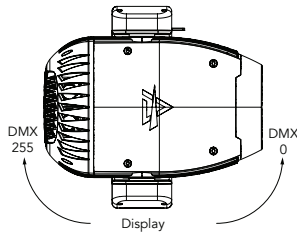

DMX CHARTS

RDM Personality ID List

ID	Mode	DMX Footprint	RDM Model ID
1	BASIC	29	0xA017
2	STANDARD	39	
3	EXTENDED	54	

PAN/TILT VALUES

Pan = 128
Tilt = 0

Pan = 128
Tilt = 128

Pan = 128
Tilt = 255

Tilt movement range: 270°
Pan movement range: 540

Pan = 0
Tilt = 80

Pan = 128
Tilt = 80

Pan = 255
Tilt = 80

DMX Chart Summary

Channel	Basic	Standard	Extended
1	Pan	Pan	Pan
2	Tilt	Pan fine	Pan fine
3	Dimmer	Tilt	Tilt
4	Shutter	Tilt fine	Tilt fine
5	Cyan	Dimmer	Dimmer
6	Magenta	Dimmer Fine	Dimmer Fine
7	Yellow	Shutter	Shutter
8	CTO	Cyan	Cyan
9	Color Wheel	Magenta	Cyan Fine
10	Rot Gobo	Yellow	Magenta
11	Gobo Rot	CTO	Magenta Fine
12	4f Prism	Color Wheel	Yellow
13	4f Prism Rotation	Rot Gobo	Yellow Fine
14	Frost	Gobo Rot	CTO
15	Iris	Gobo Rot Fine	CTO Fine
16	Zoom	4f Prism	Color Wheel
17	Focus	4f Prism Rotation	Rot Gobo
18	Animation Insertion	4f Prism Rot. Fine	Gobo Rot
19	Animation Rotation	Frost	Gobo Rot Fine
20	Blade 1 position	Iris	4f Prism
21	Blade 1 rotation	Zoom	4f Prism Rotation
22	Blade 2 position	Zoom Fine	4f Prism Rot. Fine
23	Blade 2 rotation	Focus	Frost
24	Blade 3 position	Focus Fine	Frost Fine
25	Blade 3 rotation	Animation Insertion	Iris
26	Blade 4 position	Animation Rotation	Iris Fine
27	Blade 4 rotation	Animation Rot. Fine	Zoom
28	Frame Rotation	Blade 1 position	Zoom Fine
29	Control	Blade 1 rotation	Focus
30		Blade 2 position	Focus Fine
31		Blade 2 rotation	Animation Insertion
32		Blade 3 position	Animation Rotation
33		Blade 3 rotation	Animation Rot. Fine
34		Blade 4 position	Blade 1 position
35		Blade 4 rotation	Blade 1 position fine