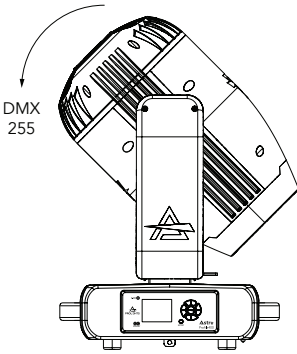

DMX CHARTS

RDM Personality ID List

ID	Mode	DMX Footprint	RDM Model ID
1	BASIC	29	0xA017
2	STANDARD	39	
3	EXTENDED	54	

PAN/TILT VALUES

Pan = 128
Tilt = 0

Pan = 128
Tilt = 128

Pan = 128
Tilt = 255

Tilt movement range: 270°
Pan movement range: 540

Pan = 0
Tilt = 80

Pan = 128
Tilt = 80

Pan = 255
Tilt = 80

DMX Chart Summary

Channel	Basic	Standard	Extended
1	Pan	Pan	Pan
2	Tilt	Pan fine	Pan fine
3	Dimmer	Tilt	Tilt
4	Shutter	Tilt fine	Tilt fine
5	Cyan	Dimmer	Dimmer
6	Magenta	Dimmer Fine	Dimmer Fine
7	Yellow	Shutter	Shutter
8	CTO	Cyan	Cyan
9	Color Wheel	Magenta	Cyan Fine
10	Rot Gobo	Yellow	Magenta
11	Gobo Rot	CTO	Magenta Fine
12	4f Prism	Color Wheel	Yellow
13	4f Prism Rotation	Rot Gobo	Yellow Fine
14	Frost	Gobo Rot	CTO
15	Iris	Gobo Rot Fine	CTO Fine
16	Zoom	4f Prism	Color Wheel
17	Focus	4f Prism Rotation	Rot Gobo
18	Animation Insertion	4f Prism Rot. Fine	Gobo Rot
19	Animation Rotation	Frost	Gobo Rot Fine
20	Blade 1 position	Iris	4f Prism
21	Blade 1 rotation	Zoom	4f Prism Rotation
22	Blade 2 position	Zoom Fine	4f Prism Rot. Fine
23	Blade 2 rotation	Focus	Frost
24	Blade 3 position	Focus Fine	Frost Fine
25	Blade 3 rotation	Animation Insertion	Iris
26	Blade 4 position	Animation Rotation	Iris Fine
27	Blade 4 rotation	Animation Rot. Fine	Zoom
28	Frame Rotation	Blade 1 position	Zoom Fine
29	Control	Blade 1 rotation	Focus
30		Blade 2 position	Focus Fine
31		Blade 2 rotation	Animation Insertion
32		Blade 3 position	Animation Rotation
33		Blade 3 rotation	Animation Rot. Fine
34		Blade 4 position	Blade 1 position
35		Blade 4 rotation	Blade 1 position fine