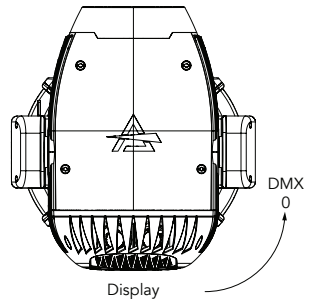

DMX CHARTS

RDM Personality ID List

ID	Mode	DMX Footprint	RDM Model ID
1	BASIC	29	0xA017
2	STANDARD	39	
3	EXTENDED	54	

PAN/TILT VALUES

Pan = 128
Tilt = 0

Pan = 128
Tilt = 128

Pan = 128
Tilt = 255

Tilt movement range: 270°
Pan movement range: 540

Pan = 0
Tilt = 80

Pan = 128
Tilt = 80

Pan = 255
Tilt = 80

DMX Chart Summary

Channel	Basic	Standard	Extended
1	Pan	Pan	Pan
2	Tilt	Pan fine	Pan fine
3	Dimmer	Tilt	Tilt
4	Shutter	Tilt fine	Tilt fine
5	Cyan	Dimmer	Dimmer
6	Magenta	Dimmer Fine	Dimmer Fine
7	Yellow	Shutter	Shutter
8	CTO	Cyan	Cyan
9	Color Wheel	Magenta	Cyan Fine
10	Rot Gobo	Yellow	Magenta
11	Gobo Rot	CTO	Magenta Fine
12	4f Prism	Color Wheel	Yellow
13	4f Prism Rotation	Rot Gobo	Yellow Fine
14	Frost	Gobo Rot	CTO
15	Iris	Gobo Rot Fine	CTO Fine
16	Zoom	4f Prism	Color Wheel
17	Focus	4f Prism Rotation	Rot Gobo
18	Animation Insertion	4f Prism Rot. Fine	Gobo Rot
19	Animation Rotation	Frost	Gobo Rot Fine
20	Blade 1 position	Iris	4f Prism
21	Blade 1 rotation	Zoom	4f Prism Rotation
22	Blade 2 position	Zoom Fine	4f Prism Rot. Fine
23	Blade 2 rotation	Focus	Frost
24	Blade 3 position	Focus Fine	Frost Fine
25	Blade 3 rotation	Animation Insertion	Iris
26	Blade 4 position	Animation Rotation	Iris Fine
27	Blade 4 rotation	Animation Rot. Fine	Zoom
28	Frame Rotation	Blade 1 position	Zoom Fine
29	Control	Blade 1 rotation	Focus
30		Blade 2 position	Focus Fine
31		Blade 2 rotation	Animation Insertion
32		Blade 3 position	Animation Rotation
33		Blade 3 rotation	Animation Rot. Fine
34		Blade 4 position	Blade 1 position
35		Blade 4 rotation	Blade 1 position fine