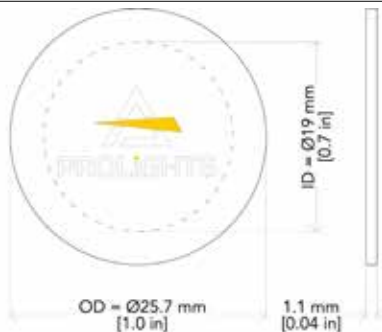

ROTATING GOBOS WHEEL

Gobo dimensions:

- Type B
- \varnothing external (OD)= 25.7 mm
- \varnothing of image (ID)= 19 mm
- Thickness= 1.1 mm

ATTENTION! Load with mirror surface toward the light source.