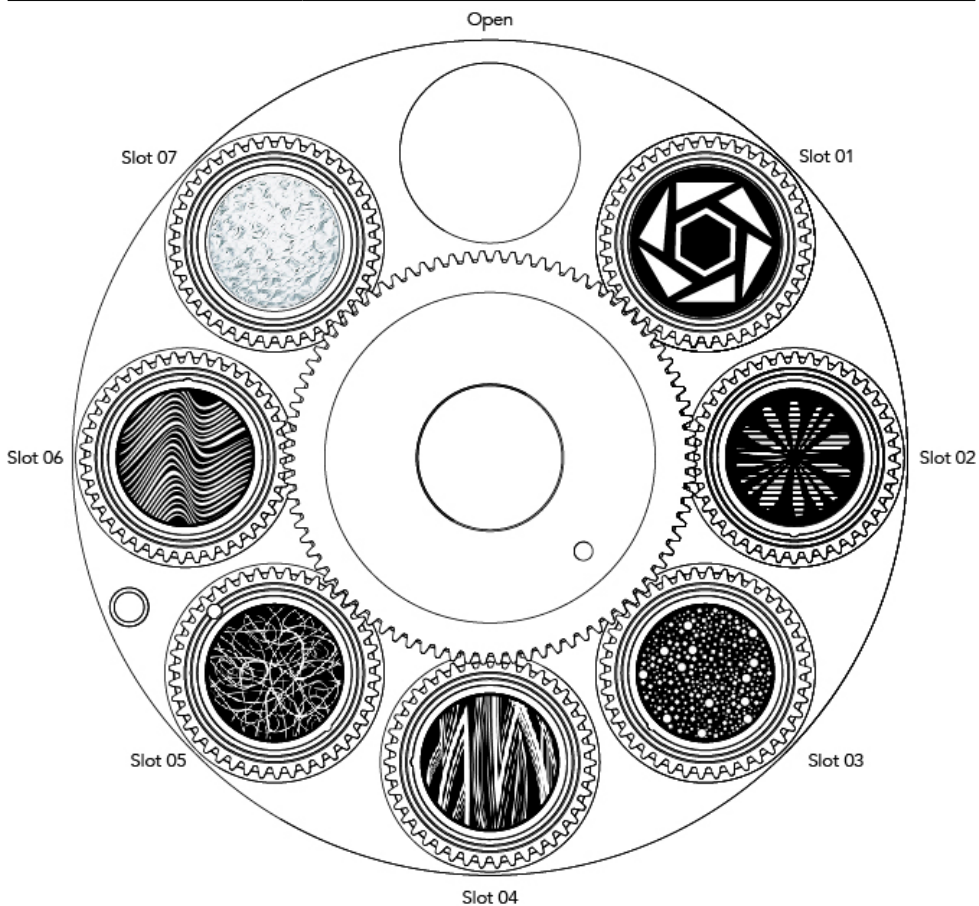

ROTATING GOBOS WHEEL

Gobo dimensions:

- Type B
- \varnothing external (OD)= 25.7 mm
- \varnothing of image (ID)= 19 mm
- Thickness= 1.1 mm

ATTENTION! Load with mirror surface toward the light source.