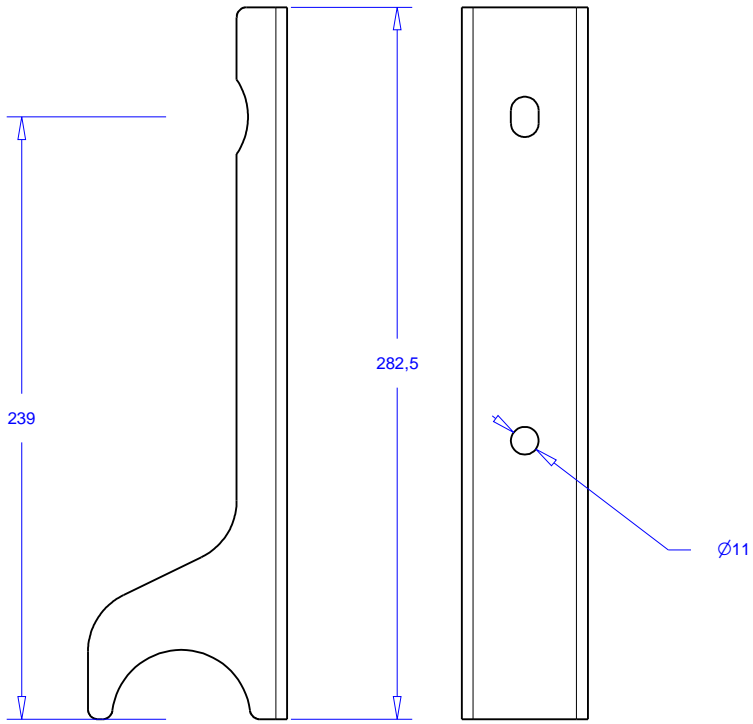

used as
box riser

used as
trussmover

used as
stage (leg) riser

Product: Admiral Lifting wheel

Code: POPOAL04

WLL castor 130 kg

Product:	lifting wheel
Code:	

Product:	Lifting wheel attachments
Code:	

minimum stage height: 40 cm

double leg setup

Section A-A

Product:	lifting wheel
Code:	