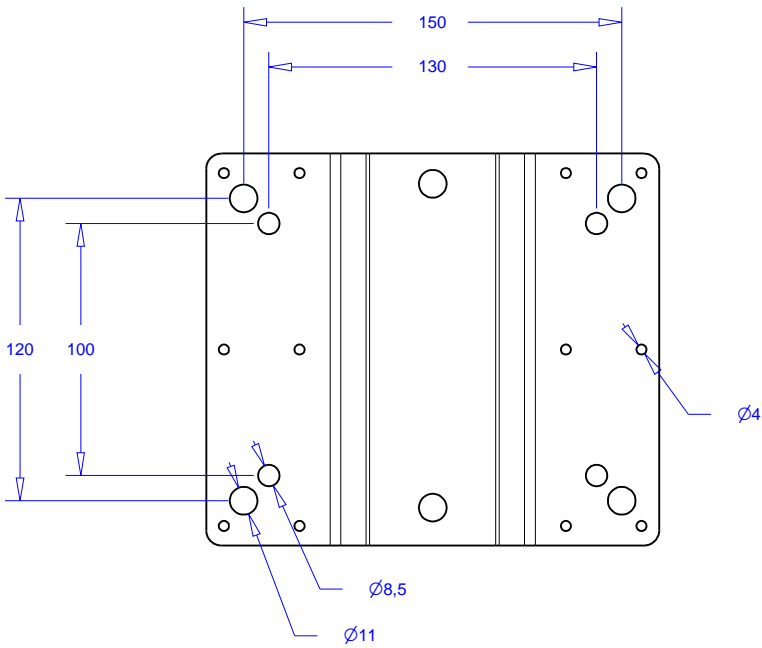

used as
box riser

used as
trussmover

used as
stage (leg) riser

Product: Admiral Lifting wheel

Code: POPOAL04

WLL castor 130 kg

Product:	lifting wheel
Code:	

Product:	Lifting wheel attachments
Code:	

minimum stage height: 40 cm

double leg setup

Section A-A

Product:	lifting wheel
Code:	