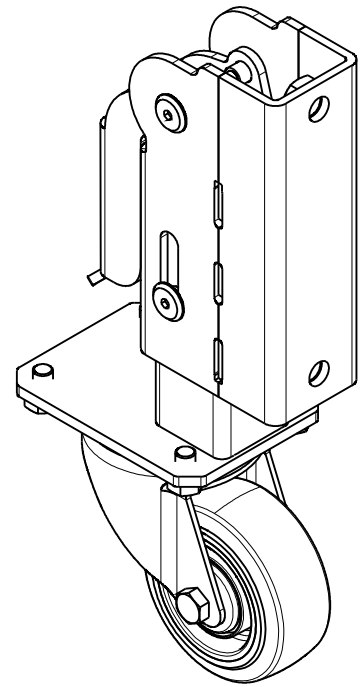

used as
box riser

used as
trussmover

used as
stage (leg) riser

Product: Admiral Lifting wheel

Code: POPOAL04

WLL castor 130 kg

Product:	lifting wheel
Code:	

Product:	Lifting wheel attachments
Code:	

minimum stage height: 40 cm

double leg setup

Section A-A

Product:	lifting wheel
Code:	