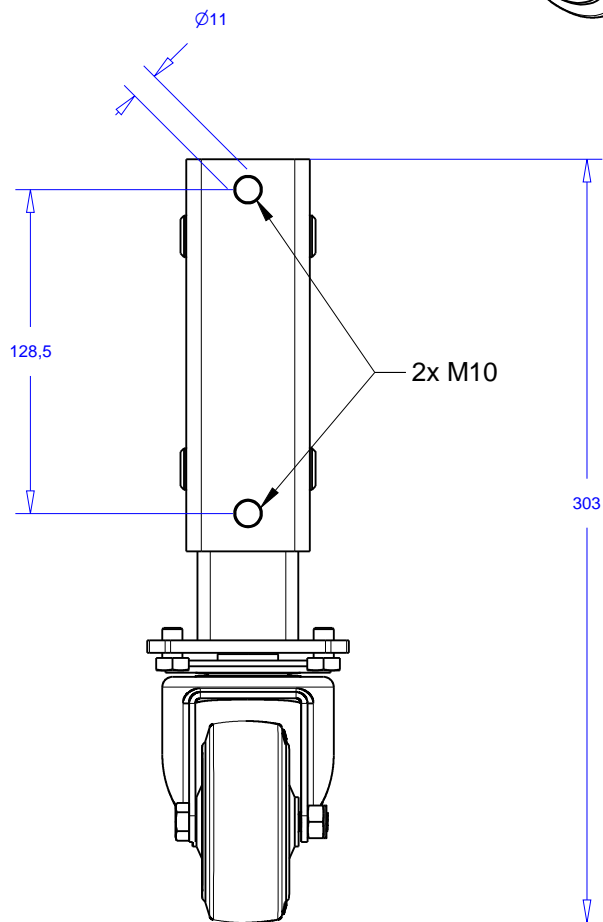

used as
box riser

used as
trussmover

used as
stage (leg) riser

Product: Admiral Lifting wheel

Code: POPOAL04

WLL castor 130 kg

Product:	lifting wheel
Code:	

Product:	Lifting wheel attachments
Code:	

minimum stage height: 40 cm

double leg setup

Section A-A

Product:	lifting wheel
Code:	