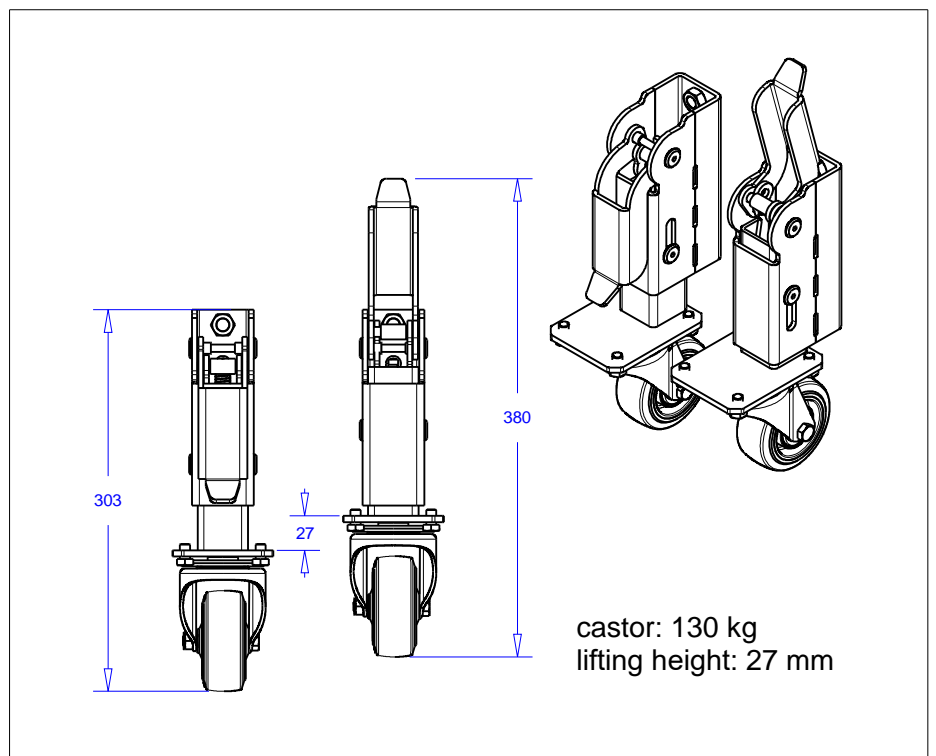

used as
box riser

used as
trussmover

used as
stage (leg) riser

Product: Admiral Lifting wheel

Code: POPOAL04

WLL castor 130 kg

Product:	lifting wheel
Code:	

Product:	Lifting wheel attachments
Code:	

minimum stage height: 40 cm

double leg setup

Section A-A

Product:	lifting wheel
Code:	