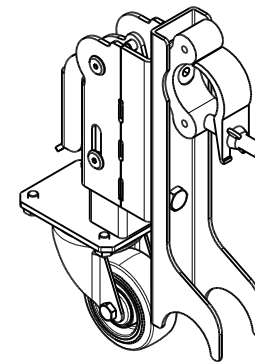

used as
box riser

used as
trussmover

used as
stage (leg) riser

Product: Admiral Lifting wheel

Code: POPOAL04

WLL castor 130 kg

Product:	lifting wheel
Code:	

Product:	Lifting wheel attachments
Code:	

minimum stage height: 40 cm

double leg setup

Section A-A

Product:	lifting wheel
Code:	