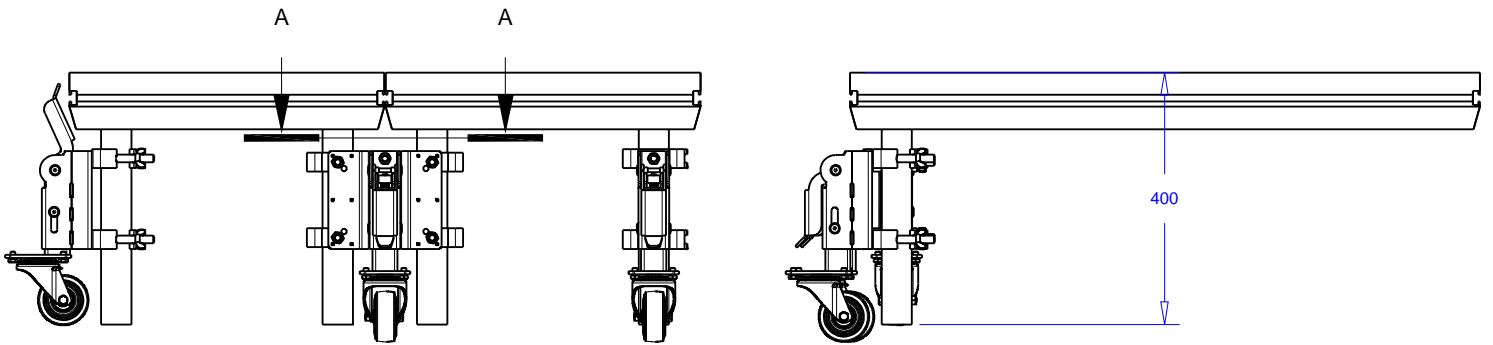

used as
box riser

used as
trussmover

used as
stage (leg) riser

Product: Admiral Lifting wheel

Code: POPOAL04

WLL castor 130 kg

Product:	lifting wheel
Code:	

Product:	Lifting wheel attachments
Code:	

minimum stage height: 40 cm

double leg setup

Section A-A

Product:	lifting wheel
Code:	