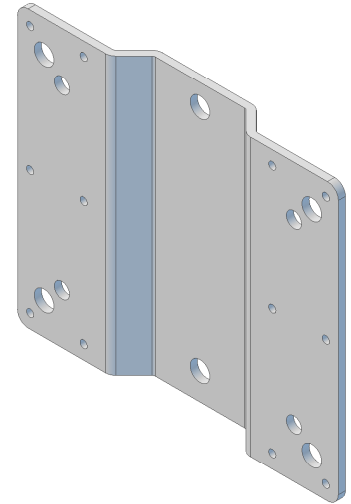

used as
box riser

used as
trussmover

used as
stage (leg) riser

Product: Admiral Lifting wheel

Code: POPOAL04

WLL castor 130 kg

Product:	lifting wheel
Code:	

Product:	Lifting wheel attachments
Code:	

minimum stage height: 40 cm

double leg setup

Section A-A

Product:	lifting wheel
Code:	