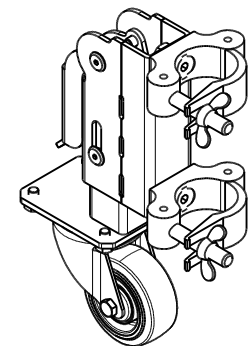

used as
box riser

used as
trussmover

used as
stage (leg) riser

Product: Admiral Lifting wheel

Code: POPOAL04

WLL castor 130 kg

Product:	lifting wheel
Code:	

Product:	Lifting wheel attachments
Code:	

minimum stage height: 40 cm

double leg setup

Section A-A

Product:	lifting wheel
Code:	