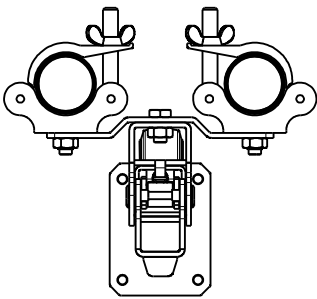

used as
box riser

used as
trussmover

used as
stage (leg) riser

Product: Admiral Lifting wheel

Code: POPOAL04

WLL castor 130 kg

Product:	lifting wheel
Code:	

Product:	Lifting wheel attachments
Code:	

minimum stage height: 40 cm

double leg setup

Section A-A

Product:	lifting wheel
Code:	