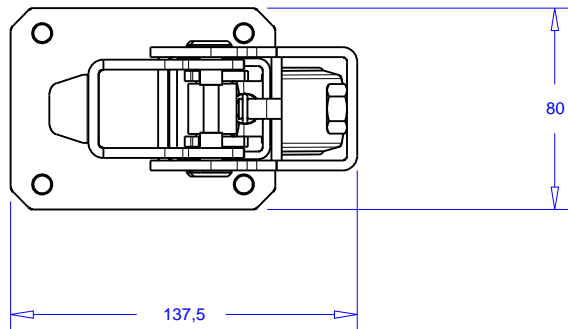

used as
box riser

used as
trussmover

used as
stage (leg) riser

Product: Admiral Lifting wheel

Code: POPOAL04

WLL castor 130 kg

Product:	lifting wheel
Code:	

Product:	Lifting wheel attachments
Code:	

minimum stage height: 40 cm

double leg setup

Section A-A

Product:	lifting wheel
Code:	