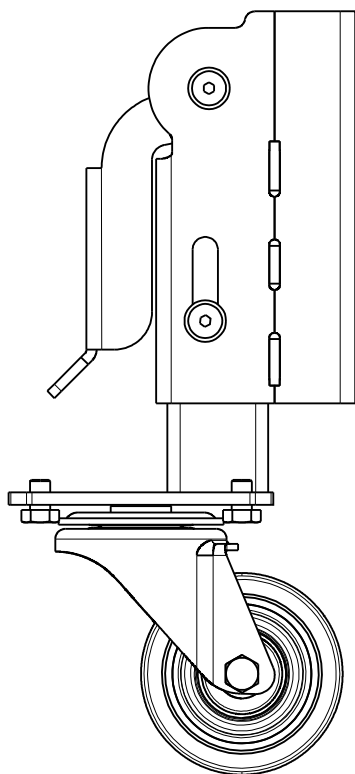

used as
box riser

used as
trussmover

used as
stage (leg) riser

Product: Admiral Lifting wheel

Code: POPOAL04

WLL castor 130 kg

Product:	lifting wheel
Code:	

Product:	Lifting wheel attachments
Code:	

minimum stage height: 40 cm

double leg setup

Section A-A

Product:	lifting wheel
Code:	