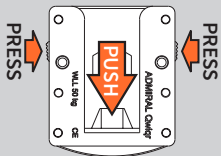

ADMIRAL
STAGING ESSENTIALS

QWIQR REFERENCE GUIDE

Download and read the full manual before use:
www.admiralstaging.com

SET TO STARTING POSITION

CONNECT

1

2

3

CE

Download and read the full manual before use:
www.admiralstaging.com

Use M10 8.8 quality bolts only.

DISCONNECT

1

2

3

ADMIRAL
STAGING ESSENTIALS