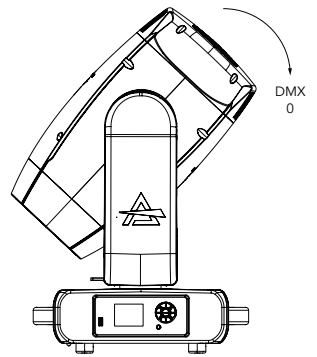

## PAN/TILT VALUES

Pan = 128  
Tilt = 0

Pan = 128  
Tilt = 128

Pan = 128  
Tilt = 255

Tilt movement range: 270°  
Pan movement range: 540

Pan = 0  
Tilt = 80

Pan = 128  
Tilt = 80

Pan = 255  
Tilt = 80