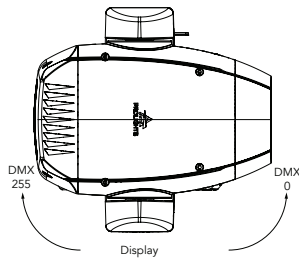

## PAN/TILT VALUES

Pan = 128  
Tilt = 0

Pan = 128  
Tilt = 128

Pan = 128  
Tilt = 255

Tilt movement range: 270°  
Pan movement range: 540

Pan = 0  
Tilt = 80

Pan = 128  
Tilt = 80

Pan = 255  
Tilt = 80

Channel STANDARD	Name	Function	Min DMX	Max DMX	Default
1	Pan	Lineary from 0% to 100%	0	255	128
2	Pan fine	Lineary from 0% to 100%	0	255	128
3	Tilt	Lineary from 0% to 100%	0	255	128
4	Tilt fine	Lineary from 0% to 100%	0	255	128
5	Dimmer	Lineary from close to open	0	255	000
6	Dimmer Fine	Lineary from close to open	0	255	000
7	Shutter	Close	0	1	255
		Strobe from slow to fast	2	62	
		Open	63	64	
		Pulse in from slow to fast	65	125	
		Open	126	127	
		Pulse out from slow to fast	128	188	
		Open	189	190	
		Randon from slow to fast	191	251	
Open	252	255			
8	Cyan	Lineary from 0% to 100%	0	255	255
9	Magenta	Lineary from 0% to 100%	0	255	255
10	Yellow	Lineary from 0% to 100%	0	255	255
11	Color Wheel 1	<b>Indexed</b>			000
		Open	0	20	
		Open + HIGH CRI >90	21	41	
		HIGH CRI >90	42	62	
		HIGH CRI >90 + CTO 3200K	63	83	
		CTO 3200K	84	104	
		CTO 3200K + CTO 2400K	105	125	
		CTO 2400K	126	146	
		CTO 2400K + CYAN	147	167	
		<b>Forward Spin</b>			
		From fast to slow	168	210	
		Stop			
		Stop	211	212	
		<b>Reverse Spin</b>			
From slow to fast	213	255			