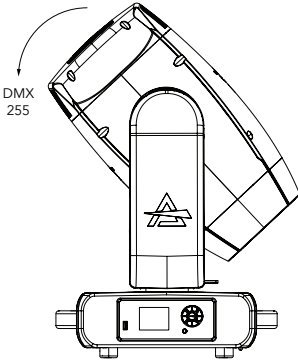

## RDM Personality ID List

ID	Mode	DMX Footprint
1	STANDARD	29

## PAN/TILT VALUES

Pan = 128  
Tilt = 0

Pan = 128  
Tilt = 128

Pan = 128  
Tilt = 255

Tilt movement range: 270°  
Pan movement range: 540

Pan = 0  
Tilt = 80

Pan = 128  
Tilt = 80

Pan = 255  
Tilt = 80