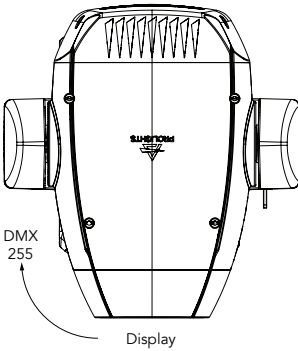

## PAN/TILT VALUES

Pan = 128  
Tilt = 0

Pan = 128  
Tilt = 128

Pan = 128  
Tilt = 255

Tilt movement range: 270°  
Pan movement range: 540

Pan = 0  
Tilt = 80

Pan = 128  
Tilt = 80

Pan = 255  
Tilt = 80