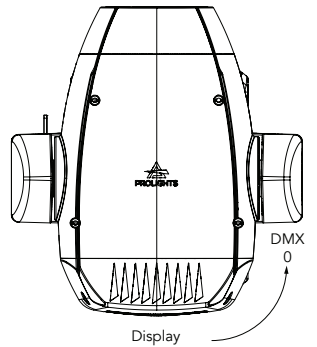

## PAN/TILT VALUES

Pan = 128  
Tilt = 0

Pan = 128  
Tilt = 128

Pan = 128  
Tilt = 255

Tilt movement range: 270°  
Pan movement range: 540

Pan = 0  
Tilt = 80

Pan = 128  
Tilt = 80

Pan = 255  
Tilt = 80