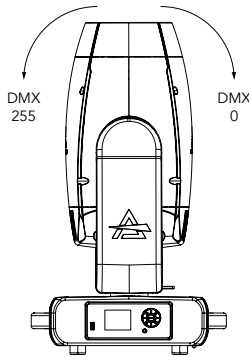

## PAN/TILT VALUES

Pan = 128  
Tilt = 0

Pan = 128  
Tilt = 128

Pan = 128  
Tilt = 255

Tilt movement range: 270°  
Pan movement range: 540

Pan = 0  
Tilt = 80

Pan = 128  
Tilt = 80

Pan = 255  
Tilt = 80