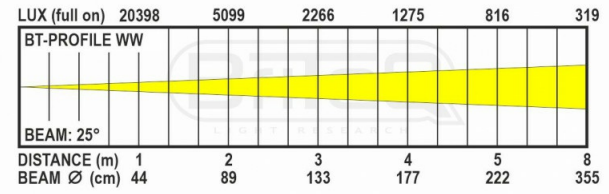

TECHNICAL SPECIFICATIONS

General : Dimensions (cm)	22.4 x 19.1 x 56.8 (b x h x l)
General : Weight (kg)	6.5
General : Powerinput	AC 100 - 240V, 50/60Hz
General : Energy Label	No
General : Power consumption W	170
General : Color	black
General : Display	OLED
General : Fixation	optional standard clamp
General : IP rating	indoor
Control : Modes	standalone fixed, manual, DMX, Master/Slave
Control : Protocol	DMX, RDM
Control : programmable	No
Control : upgradable software	Yes
Control : minimum DMX channels	1
Control : maximum DMX channels	4
Light : lamp socket	No
Light : Lux	816 (beam 25° @5m)
Light : lamp	LED
Light : min. color temperature (K)	3200
Light : max. color temperature (K)	3200
Light : CRI	96
Light : colors	White, Warm white
Light : mix colors	No
Light : functions	manual focus, manual zoom
Light : fixed gobos	1
Light : min. beam angle (°)	25
Light : max. beam angle (°)	50
Light : max. refresh rate (kHz)	25
Connections : input	5 pin XLR, PowerCon® TRUE1 or compatible
Connections : output	5 pin XLR, PowerCon® TRUE1 or compatible
Brand	BRITEQ
EANCode	5420025660501
SKU	B06050