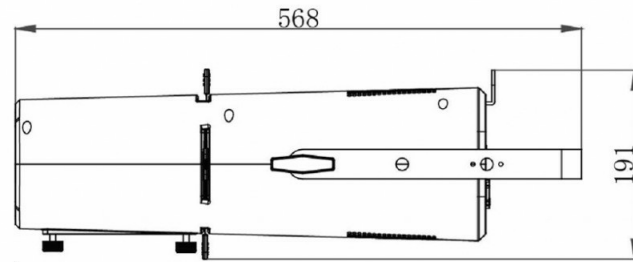

TECHNICAL SPECIFICATIONS

General : Dimensions (cm)	22.4 x 19.1 x 56.8 (b x h x l)
General : Weight (kg)	6.5
General : Powerinput	AC 100 - 240V, 50/60Hz
General : Energy Label	No
General : Power consumption W	170
General : Color	black
General : Display	OLED
General : Fixation	optional standard clamp
General : IP rating	indoor
Control : Modes	standalone fixed, manual, DMX, Master/Slave
Control : Protocol	DMX, RDM
Control : programmable	No
Control : upgradable software	Yes
Control : minimum DMX channels	1
Control : maximum DMX channels	4
Light : lamp socket	No
Light : Lux	816 (beam 25° @5m)
Light : lamp	LED
Light : min. color temperature (K)	3200
Light : max. color temperature (K)	3200
Light : CRI	96
Light : colors	White, Warm white
Light : mix colors	No
Light : functions	manual focus, manual zoom
Light : fixed gobos	1
Light : min. beam angle (°)	25
Light : max. beam angle (°)	50
Light : max. refresh rate (kHz)	25
Connections : input	5 pin XLR, PowerCon® TRUE1 or compatible
Connections : output	5 pin XLR, PowerCon® TRUE1 or compatible
Brand	BRITEQ
EANCode	5420025660501
SKU	B06050