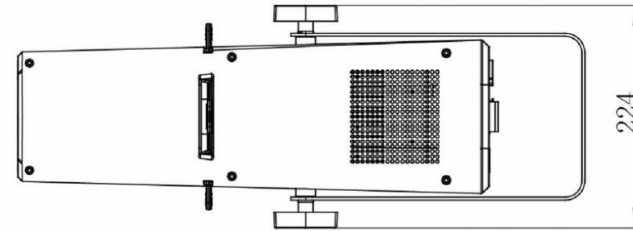

TECHNICAL SPECIFICATIONS

General : Dimensions (cm)	22.4 x 19.1 x 56.8 (b x h x l)
General : Weight (kg)	6.5
General : Powerinput	AC 100 - 240V, 50/60Hz
General : Energy Label	No
General : Power consumption W	170
General : Color	black
General : Display	OLED
General : Fixation	optional standard clamp
General : IP rating	indoor
Control : Modes	standalone fixed, manual, DMX, Master/Slave
Control : Protocol	DMX, RDM
Control : programmable	No
Control : upgradable software	Yes
Control : minimum DMX channels	1
Control : maximum DMX channels	4
Light : lamp socket	No
Light : Lux	816 (beam 25° @5m)
Light : lamp	LED
Light : min. color temperature (K)	3200
Light : max. color temperature (K)	3200
Light : CRI	96
Light : colors	White, Warm white
Light : mix colors	No
Light : functions	manual focus, manual zoom
Light : fixed gobos	1
Light : min. beam angle (°)	25
Light : max. beam angle (°)	50
Light : max. refresh rate (kHz)	25
Connections : input	5 pin XLR, PowerCon® TRUE1 or compatible
Connections : output	5 pin XLR, PowerCon® TRUE1 or compatible
Brand	BRITEQ
EANCode	5420025660501
SKU	B06050