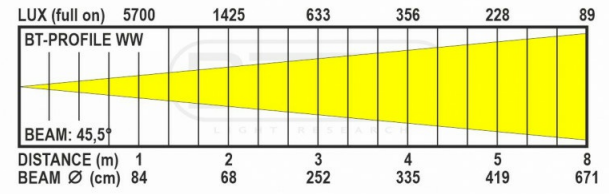

TECHNICAL SPECIFICATIONS

General : Dimensions (cm)	22.4 x 19.1 x 56.8 (b x h x l)
General : Weight (kg)	6.5
General : Powerinput	AC 100 - 240V, 50/60Hz
General : Energy Label	No
General : Power consumption W	170
General : Color	black
General : Display	OLED
General : Fixation	optional standard clamp
General : IP rating	indoor
Control : Modes	standalone fixed, manual, DMX, Master/Slave
Control : Protocol	DMX, RDM
Control : programmable	No
Control : upgradable software	Yes
Control : minimum DMX channels	1
Control : maximum DMX channels	4
Light : lamp socket	No
Light : Lux	816 (beam 25° @5m)
Light : lamp	LED
Light : min. color temperature (K)	3200
Light : max. color temperature (K)	3200
Light : CRI	96
Light : colors	White, Warm white
Light : mix colors	No
Light : functions	manual focus, manual zoom
Light : fixed gobos	1
Light : min. beam angle (°)	25
Light : max. beam angle (°)	50
Light : max. refresh rate (kHz)	25
Connections : input	5 pin XLR, PowerCon® TRUE1 or compatible
Connections : output	5 pin XLR, PowerCon® TRUE1 or compatible
Brand	BRITEQ
EANCode	5420025660501
SKU	B06050