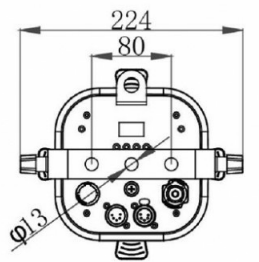

TECHNICAL SPECIFICATIONS

General : Dimensions (cm)	22.4 x 19.1 x 56.8 (b x h x l)
General : Weight (kg)	6.5
General : Powerinput	AC 100 - 240V, 50/60Hz
General : Energy Label	No
General : Power consumption W	170
General : Color	black
General : Display	OLED
General : Fixation	optional standard clamp
General : IP rating	indoor
Control : Modes	standalone fixed, manual, DMX, Master/Slave
Control : Protocol	DMX, RDM
Control : programmable	No
Control : upgradable software	Yes
Control : minimum DMX channels	1
Control : maximum DMX channels	4
Light : lamp socket	No
Light : Lux	816 (beam 25° @5m)
Light : lamp	LED
Light : min. color temperature (K)	3200
Light : max. color temperature (K)	3200
Light : CRI	96
Light : colors	White, Warm white
Light : mix colors	No
Light : functions	manual focus, manual zoom
Light : fixed gobos	1
Light : min. beam angle (°)	25
Light : max. beam angle (°)	50
Light : max. refresh rate (kHz)	25
Connections : input	5 pin XLR, PowerCon® TRUE1 or compatible
Connections : output	5 pin XLR, PowerCon® TRUE1 or compatible
Brand	BRITEQ
EANCode	5420025660501
SKU	B06050