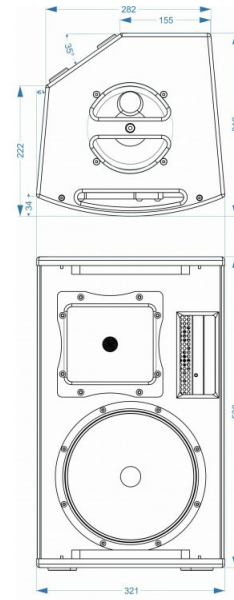

TECHNICAL SPECIFICATIONS

General : Dimensions (cm)	53 x 31.5 x 32.1
General : Weight (kg)	15
General : Powerinput	AC 100 - 240V, 50/60Hz
General : Energy Label	No
General : Color	black
General : Fixation	M6
General : IP rating	indoor
Audio : max. spl (dB)	127
Audio : min. frequency (Hz)	50
Audio : max. frequency (Hz)	25000
Audio : Wrms 8Ω stereo, per channel	380
Audio : functions	adjustable crossover, DSP, limiter
Connections : input	3 pin XLR, rca, usb, PowerCon® or compatible
Connections : output	3 pin XLR, PowerCon® or compatible
Brand	SYNQ
EANCode	5420025686044
SKU	B08604