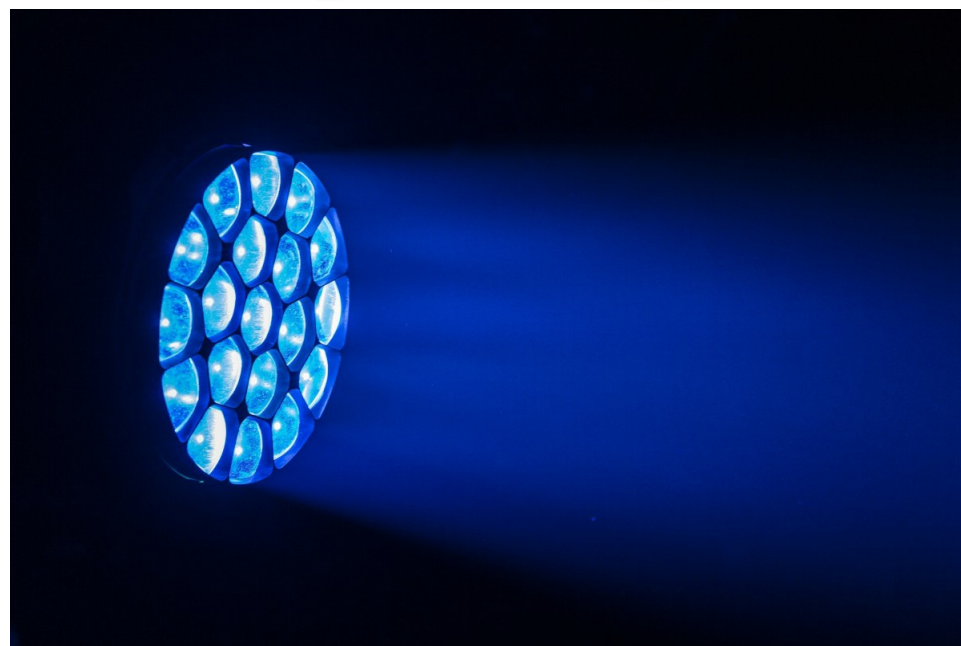

BTX-CIRRUS II

B05526

DESCRIPTION

Extremely powerful moving wash equipped with 19x Osram 30W RGBW LEDs.

FEATURES

- Extremely powerful moving wash equipped with 19 Osram 30W RGBW Leds
- Light output (full on):
 - 25500 lux @ 5m (4°)
 - 980 Lux @ 5 m (60°)
- Max lumen output: 20600 lm
- Full pixel mapping with 16bit dimming.
- **New** : ultra quiet MOONS' motors for the 4° to 60° linear zoom
- The 3-Phase MOONS' stepper motors assure very fast PAN/TILT movements with 8 or 16bit precision.
- Quiet operation, perfect for bigger theatres, stages, rental...
- Battery backup: settings can be made without connecting the unit to the mains
- 2.8" Color touch screen with automatic display rotation for easy and intuitive menu navigation
- 6 DMX modes: from 20 to 96 Channels
- Easy firmware updates keep your machine up-to-date at all times (optional firmware updater needed)
- Neutrik 3pin & 5pin XLR® in/outputs for maximum flexibility in a professional environment
- Neutrik PowerCON® TRUE-1 in/outputs: up to 16A can be daisy chained for easy installation.
- Equipped with small omega brackets for fast installation.