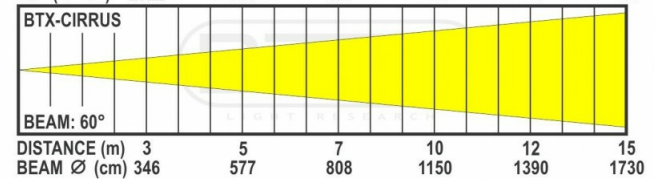

LUX (red 640nm)	341	155	79	39	27	17
LUX (green 520nm)	958	345	176	86	60	38
LUX (blue 445nm)	167	60	31	15	10.5	6.7
LUX (white 7200K)	1278	460	235	115	80	51
LUX (full on)	2722	980	500	245	170	109