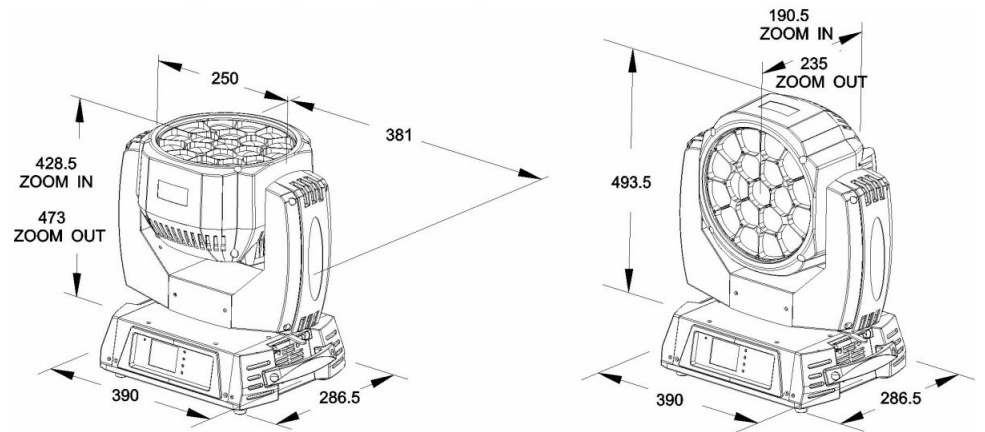

TECHNICAL SPECIFICATIONS

General : Application	Stage & Rental, Theatre
General : Dimensions (cm)	39 x 29 x 49.4
General : Weight (kg)	16.5
General : Powerinput	AC 100 - 240V, 50/60Hz
General : Energy Label	No
General : Power consumption W	650
General : Color	black
General : Display	touchscreen
General : Fixation	included omega bracket
General : IP rating	indoor
Control : Modes	DMX
Control : manual	No
Control : Master/Slave	No
Control : SMART-DMX	No
Control : Standalone	no
Control : programmable	No
Control : upgradable software	Yes
Control : maximum DMX channels	96
Light : lamp socket	none
Light : Lux	25500 @ 5m (4°)
Light : lumen	20600
Light : lamp	LED
Light : colors	Red, Green, Blue, White, RGB, RGBW
Light : mix colors	Yes
Light : functions	motorized zoom
Light : min. beam angle (°)	4
Light : max. beam angle (°)	60
Light : min. refresh rate (kHz)	No
Light : max. refresh rate (kHz)	No
Connections : input	3 pin XLR, 5 pin XLR, PowerCon® TRUE1
Connections : output	3 pin XLR, 5 pin XLR, PowerCon® TRUE1
Brand	BRITEQ
EANCode	5420025655262