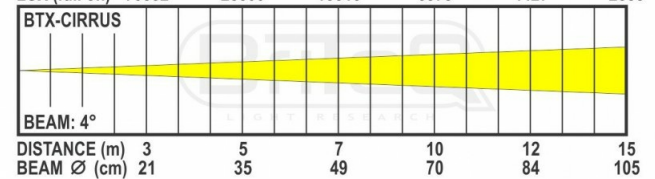

TECHNICAL SPECIFICATIONS

General : Application	Stage & Rental, Theatre
General : Dimensions (cm)	39 x 29 x 49.4
General : Weight (kg)	16.5
General : Powerinput	AC 100 - 240V, 50/60Hz
General : Energy Label	No
General : Power consumption W	650
General : Color	black
General : Display	touchscreen
General : Fixation	included omega bracket
General : IP rating	indoor
Control : Modes	DMX
Control : manual	No
Control : Master/Slave	No
Control : SMART-DMX	No
Control : Standalone	no
Control : programmable	No
Control : upgradable software	Yes
Control : maximum DMX channels	96
Light : lamp socket	none
Light : Lux	25500 @ 5m (4°)
Light : lumen	20600
Light : lamp	LED
Light : colors	Red, Green, Blue, White, RGB, RGBW
Light : mix colors	Yes
Light : functions	motorized zoom
Light : min. beam angle (°)	4
Light : max. beam angle (°)	60
Light : min. refresh rate (kHz)	No
Light : max. refresh rate (kHz)	No
Connections : input	3 pin XLR, 5 pin XLR, PowerCon® TRUE1
Connections : output	3 pin XLR, 5 pin XLR, PowerCon® TRUE1
Brand	BRITEQ
EANCode	5420025655262

LUX (red 640nm)	11112	4000	2041	1000	695	445
LUX (green 520nm)	24167	8700	4440	2175	1510	967
LUX (blue 445nm)	4235	1525	778	381	265	170
LUX (white 7200K)	32687	11770	6004	2942	2043	1307
LUX (full on)	70832	25500	13010	6375	4427	2833