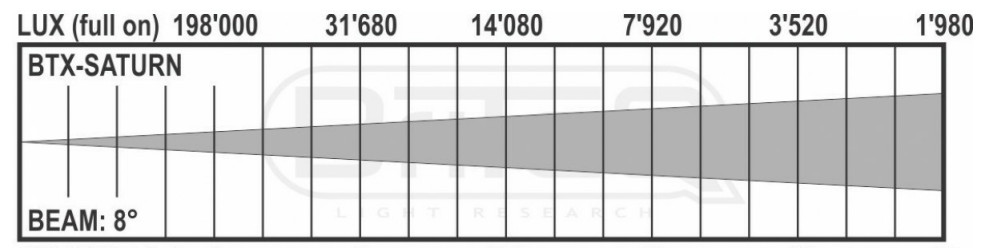

TECHNICAL SPECIFICATIONS

General : Application	Stage & Rental, Theatre
General : Dimensions (cm)	see drawing
General : Weight (kg)	21.5
General : Powerinput	AC 100 - 240V, 50/60Hz
General : Energy Label	No
General : Power consumption W	392
General : Color	black
General : Display	LCD
General : Fixation	included omega bracket
General : IP rating	indoor
Control : manual	No
Control : Master/Slave	No
Control : SMART-DMX	No
Control : Standalone	no
Control : programmable	No
Control : upgradable software	Yes
Control : maximum DMX channels	27
Light : lamp socket	none
Light : Lux	31680 (@5m, beam 8°)
Light : lumen	18750
Light : lamp	LED
Light : min. color temperature (K)	3200
Light : max. color temperature (K)	8000
Light : colors	other
Light : mix colors	Yes
Light : fixed gobos	9
Light : rotating gobos	7
Light : focus	Motorized
Light : zoom	Motorized
Light : iris	Yes
Light : prism (# facets + rotating y/n)	3-facet, rotating
Light : frost filter	Yes
Light : min. beam angle (°)	8
Light : max. beam angle (°)	45
Light : min. refresh rate (kHz)	1.2
Light : max. refresh rate (kHz)	1.2
Connections : input	3 pin XLR, 5 pin XLR, TRUE1 powerCON, usb, rdm
Connections : output	3 pin XLR, 5 pin XLR, TRUE1 powerCON, rdm
Brand	BRITEQ
EANCode	5420025644280
Discontinued	No

DISTANCE (m)	2	5	7,5	10	15	20
BEAM Ø (m)	0,28	0,70	1,05	1,40	2,10	2,80