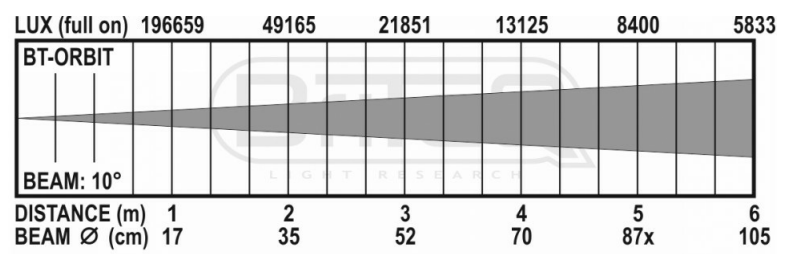

TECHNICAL SPECIFICATIONS

General : Dimensions (cm)	39.5 x 32.5 x 22.5 cm
General : Weight (kg)	9.2
General : Powerinput	AC 100 - 240V, 50/60Hz
General : Energy Label	No
General : Power consumption W	290
General : Color	black
General : Display	LCD
General : Fixation	optional omega bracket
General : IP rating	indoor
Control : Modes	standalone sound, standalone automatic, manual, DMX, Master/Slave
Control : Protocol	DMX, Wireless DMX
Control : programmable	No
Control : upgradable software	Yes
Control : minimum DMX channels	14
Control : maximum DMX channels	27
Light : lamp socket	No
Light : Lux	577 lux @ 60°@ 5m, 8400 lux @ 10° @ 5m
Light : lamp	LED
Light : colors	RGBW
Light : mix colors	Yes
Light : functions	motorized zoom
Light : min. beam angle (°)	10
Light : max. beam angle (°)	60
Light : max. refresh rate (kHz)	No
Connections : input	3 pin XLR, 5 pin XLR, wireless DMX optional, usb, PowerCon® or compatible
Connections : output	3 pin XLR, 5 pin XLR, PowerCon® or compatible
Brand	BRITEQ
EANCode	5420025644235