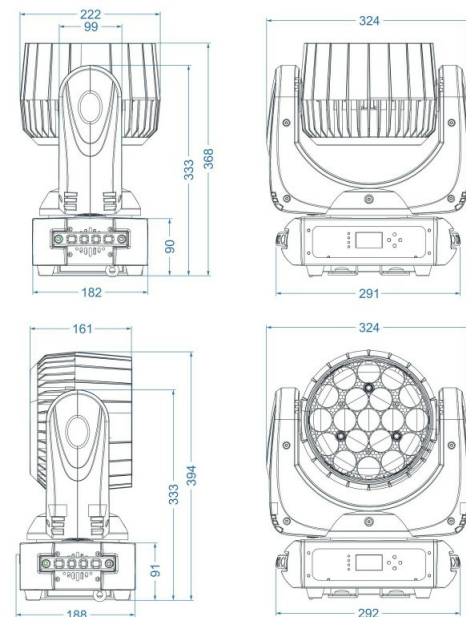

TECHNICAL SPECIFICATIONS

General : Dimensions (cm)	39.5 x 32.5 x 22.5 cm
General : Weight (kg)	9.2
General : Powerinput	AC 100 - 240V, 50/60Hz
General : Energy Label	No
General : Power consumption W	290
General : Color	black
General : Display	LCD
General : Fixation	optional omega bracket
General : IP rating	indoor
Control : Modes	standalone sound, standalone automatic, manual, DMX, Master/Slave
Control : Protocol	DMX, Wireless DMX
Control : programmable	No
Control : upgradable software	Yes
Control : minimum DMX channels	14
Control : maximum DMX channels	27
Light : lamp socket	No
Light : Lux	577 lux @ 60°@ 5m, 8400 lux @ 10° @ 5m
Light : lamp	LED
Light : colors	RGBW
Light : mix colors	Yes
Light : functions	motorized zoom
Light : min. beam angle (°)	10
Light : max. beam angle (°)	60
Light : max. refresh rate (kHz)	No
Connections : input	3 pin XLR, 5 pin XLR, wireless DMX optional, usb, PowerCon® or compatible
Connections : output	3 pin XLR, 5 pin XLR, PowerCon® or compatible
Brand	BRITEQ
EANCode	5420025644235