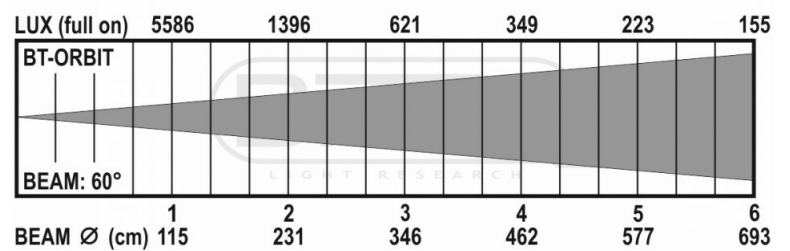

TECHNICAL SPECIFICATIONS

General : Dimensions (cm)	39.5 x 32.5 x 22.5 cm
General : Weight (kg)	9.2
General : Powerinput	AC 100 - 240V, 50/60Hz
General : Energy Label	No
General : Power consumption W	290
General : Color	black
General : Display	LCD
General : Fixation	optional omega bracket
General : IP rating	indoor
Control : Modes	standalone sound, standalone automatic, manual, DMX, Master/Slave
Control : Protocol	DMX, Wireless DMX
Control : programmable	No
Control : upgradable software	Yes
Control : minimum DMX channels	14
Control : maximum DMX channels	27
Light : lamp socket	No
Light : Lux	577 lux @ 60°@ 5m, 8400 lux @ 10° @ 5m
Light : lamp	LED
Light : colors	RGBW
Light : mix colors	Yes
Light : functions	motorized zoom
Light : min. beam angle (°)	10
Light : max. beam angle (°)	60
Light : max. refresh rate (kHz)	No
Connections : input	3 pin XLR, 5 pin XLR, wireless DMX optional, usb, PowerCon® or compatible
Connections : output	3 pin XLR, 5 pin XLR, PowerCon® or compatible
Brand	BRITEQ
EANCode	5420025644235