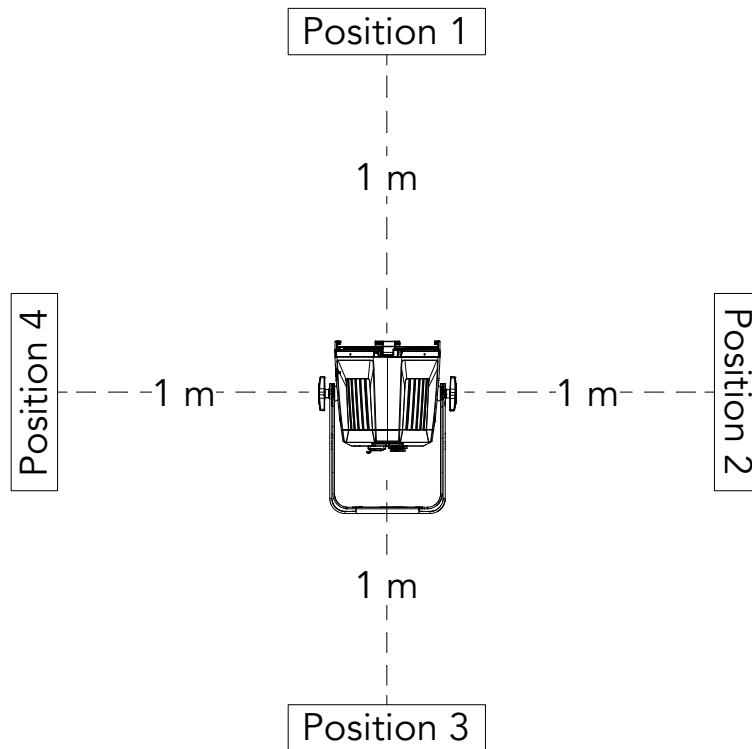

EclPar IPMFC

NOISE TEST REPORT

AMBIENT NOISE	35 dB (A)	AMBIENT TEMPERATURE	31,9°C dB (A)
---------------	-----------	---------------------	---------------

LED OFF	1:	36,4 dB (A)
	2:	34,6 dB (A)
	3:	35,4 dB (A)
	4:	35,1 dB (A)
AVERAGE SOUND PRESSURE LEVEL		35,4 dB (A)
LED FULL	1:	35,2 dB (A)
	2:	36 dB (A)
	3:	35,8 dB (A)
	4:	35,3 dB (A)
AVERAGE SOUND PRESSURE LEVEL		35,6 dB (A)