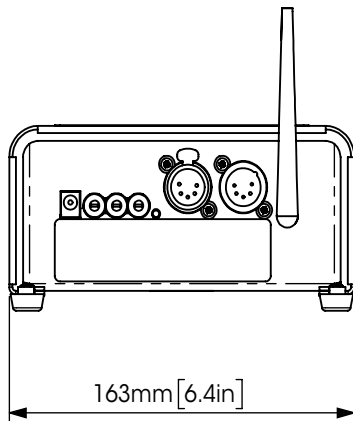

Detailed Specification

Specifier's description

Nylon coated steel radio transmitter for Trio4 music stand lights. Can control an unlimited number of lights, without interference, that are at a maximum unobstructed distance of up to 80 metres. Has zone functionality where Trio4 Lights can be operated in 6 zones independently from each other.

| Construction | |
|-----------------|-----------------------|
| Casing Material | Steel |
| Coating | 200µm polyester resin |

| Dimensions | |
|------------|---------------|
| Length | 206mm [8.1in] |
| Width | 163mm [6.4in] |
| Height | 131mm [5.2in] |
| Weight | 1kg [2.2lbs] |