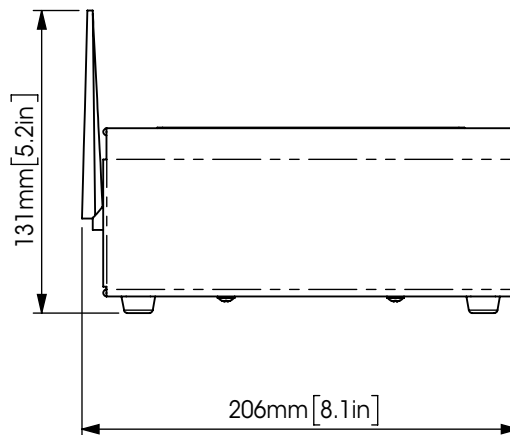

Detailed Specification

Specifier's description

Nylon coated steel radio transmitter for Trio4 music stand lights. Can control an unlimited number of lights, without interference, that are at a maximum unobstructed distance of up to 80 metres. Has zone functionality where Trio4 Lights can be operated in 6 zones independently from each other.

| Construction | |
|-----------------|-----------------------|
| Casing Material | Steel |
| Coating | 200µm polyester resin |

| Dimensions | |
|------------|---------------|
| Length | 206mm [8.1in] |
| Width | 163mm [6.4in] |
| Height | 131mm [5.2in] |
| Weight | 1kg [2.2lbs] |