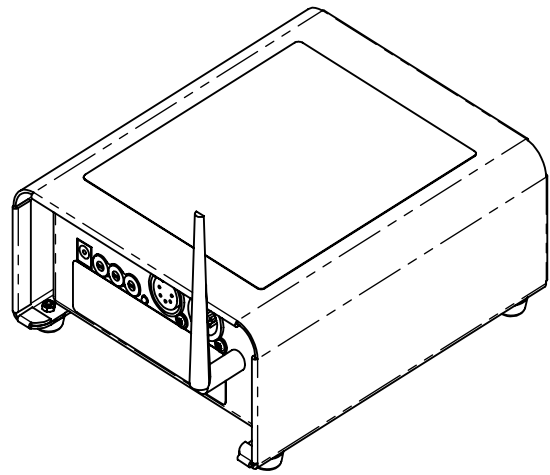

Trio4 Radio Transmitter

The Trio4 Radio Transmitter offers a cable free set up for the Trio4 Music Stand Lights. This is a safe set up as there are no wires and no trip hazard. The system is small and compact and can be easily moved around the venue.

The Radio Transmitter can control an unlimited number of lights, without interference, that are at a maximum unobstructed distance of up to 80 metres.

The transmitter offers zone functionality where the Trio4 Lights can be operated in 6 zones independently from each other.

Detailed Specification

Specifier's description

Nylon coated steel radio transmitter for Trio4 music stand lights. Can control an unlimited number of lights, without interference, that are at a maximum unobstructed distance of up to 80 metres. Has zone functionality where Trio4 Lights can be operated in 6 zones independently from each other.

| Construction | |
|-----------------|-----------------------|
| Casing Material | Steel |
| Coating | 200µm polyester resin |

| Dimensions | |
|------------|---------------|
| Length | 206mm [8.1in] |
| Width | 163mm [6.4in] |
| Height | 131mm [5.2in] |
| Weight | 1kg [2.2lbs] |