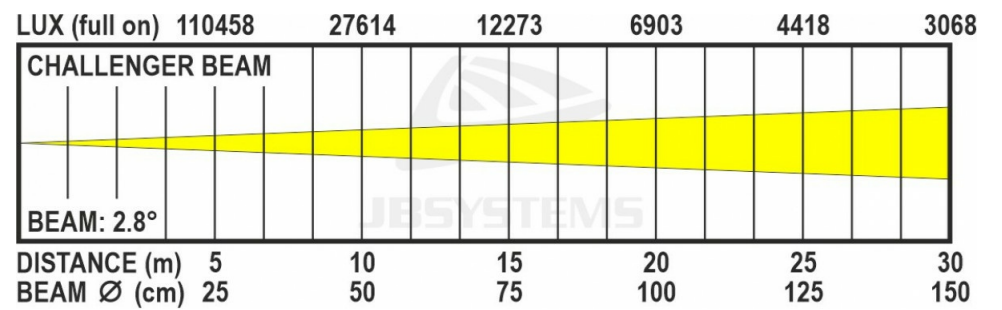

## DESCRIPTION

Powerful and budget-friendly Moving BEAM, based on a 200W high power LED!

## TECHNICAL SPECIFICATIONS

<b>General : Dimensions (cm)</b>	33 x 24.5 x 45.3 (WxDxH)
<b>General : Weight (kg)</b>	14.5
<b>General : Powerinput</b>	AC 100 - 240V, 50/60Hz
<b>General : Energy Label</b>	No
<b>General : Power consumption W</b>	285
<b>General : Color</b>	black
<b>General : Display</b>	LCD
<b>General : Fixation</b>	included omega bracket
<b>General : IP rating</b>	indoor
<b>Control : Modes</b>	standalone sound, standalone automatic, DMX, Master/Slave
<b>Control : Protocol</b>	DMX, Wireless DMX
<b>Control : optional remote</b>	WTR-DMX DONGLE
<b>Control : programmable</b>	No
<b>Control : upgradable software</b>	Yes
<b>Control : minimum DMX channels</b>	5
<b>Control : maximum DMX channels</b>	27
<b>Light : lamp socket</b>	No
<b>Light : Lux</b>	110500 (@5m)
<b>Light : lamp</b>	LED
<b>Light : mix colors</b>	No
<b>Light : functions</b>	motorized focus, motorized frost, 8 facet round prism
<b>Light : fixed gobos</b>	13
<b>Light : max. beam angle (°)</b>	3
<b>Light : max. refresh rate (kHz)</b>	No
<b>Connections : input</b>	3 pin XLR, 5 pin XLR, usb, PowerCon® or compatible
<b>Connections : output</b>	3 pin XLR, 5 pin XLR, PowerCon® or compatible
<b>Brand</b>	JB SYSTEMS
<b>EANCode</b>	5420025655705
<b>SKU</b>	B05570