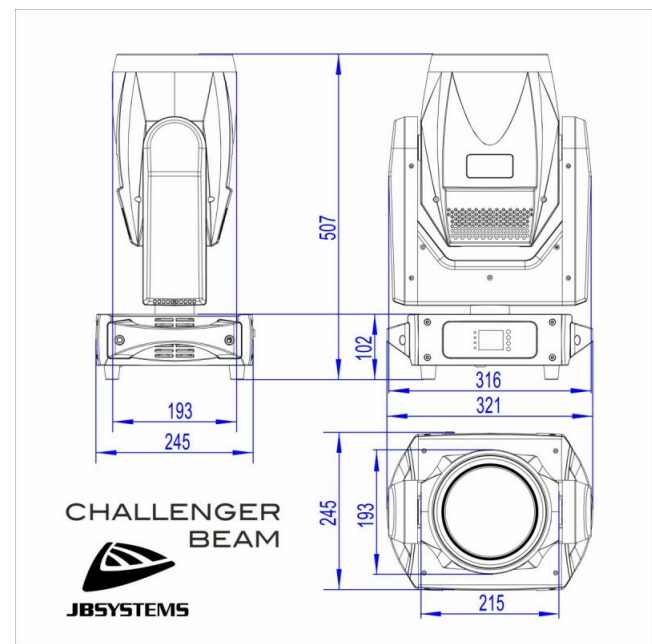

## TECHNICAL SPECIFICATIONS

<b>General : Dimensions (cm)</b>	33 x 24.5 x 45.3 (WxDxH)
<b>General : Weight (kg)</b>	14.5
<b>General : Powerinput</b>	AC 100 - 240V, 50/60Hz
<b>General : Energy Label</b>	No
<b>General : Power consumption W</b>	285
<b>General : Color</b>	black
<b>General : Display</b>	LCD
<b>General : Fixation</b>	included omega bracket
<b>General : IP rating</b>	indoor
<b>Control : Modes</b>	standalone sound, standalone automatic, DMX, Master/Slave
<b>Control : Protocol</b>	DMX, Wireless DMX
<b>Control : optional remote</b>	WTR-DMX DONGLE
<b>Control : programmable</b>	No
<b>Control : upgradable software</b>	Yes
<b>Control : minimum DMX channels</b>	5
<b>Control : maximum DMX channels</b>	27
<b>Light : lamp socket</b>	No
<b>Light : Lux</b>	110500 (@5m)
<b>Light : lamp</b>	LED
<b>Light : mix colors</b>	No
<b>Light : functions</b>	motorized focus, motorized frost, 8 facet round prism
<b>Light : fixed gobos</b>	13
<b>Light : max. beam angle (°)</b>	3
<b>Light : max. refresh rate (kHz)</b>	No
<b>Connections : input</b>	3 pin XLR, 5 pin XLR, usb, PowerCon® or compatible
<b>Connections : output</b>	3 pin XLR, 5 pin XLR, PowerCon® or compatible
<b>Brand</b>	JB SYSTEMS
<b>EANCode</b>	5420025655705
<b>SKU</b>	B05570