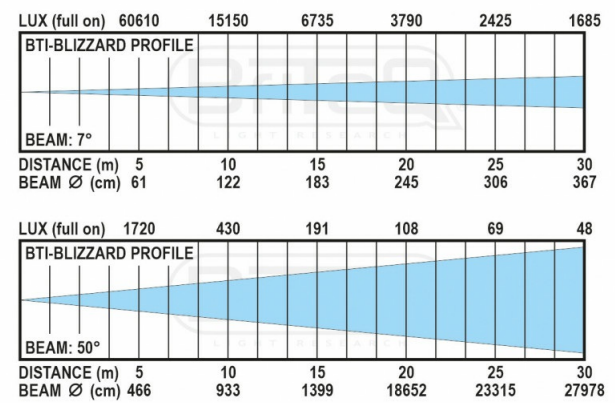

TECHNICAL SPECIFICATIONS

General : Dimensions (cm)	42 x 36 x 73 (WxDxH)
General : Weight (kg)	34
General : Powerinput	AC 100 - 240V, 50/60Hz
General : Energy Label	No
General : Power consumption W	750
General : Color	black
General : Display	LCD
General : Fixation	included omega bracket
General : IP rating	indoor, outdoor
Control : Modes	standalone fixed, manual, DMX
Control : Protocol	Art-Net, sACN, DMX, Wireless DMX, RDM
Control : programmable	Yes
Control : upgradable software	Yes
Control : minimum DMX channels	35
Control : maximum DMX channels	44
Light : lamp socket	No
Light : Lux	60610 @5m (beam 7°)
Light : lamp	LED
Light : max. color temperature (K)	6800
Light : CRI	75
Light : colors	CMY
Light : mix colors	Yes
Light : functions	motorized focus, motorized zoom, iris, motorized frost, linear frost, 4 facet round prism
Light : fixed gobos	10
Light : rotating gobos	7
Light : min. beam angle (°)	7
Light : max. beam angle (°)	50
Light : max. refresh rate (kHz)	25
Connections : input	5 pin XLR, wireless DMX optional, wifi, artnet, RJ45, rdm, PowerCon® TRUE1 or compatible
Connections : output	5 pin XLR, artnet, RJ45
Brand	BRITEQ
EANCode	5420025655712
SKU	B05571