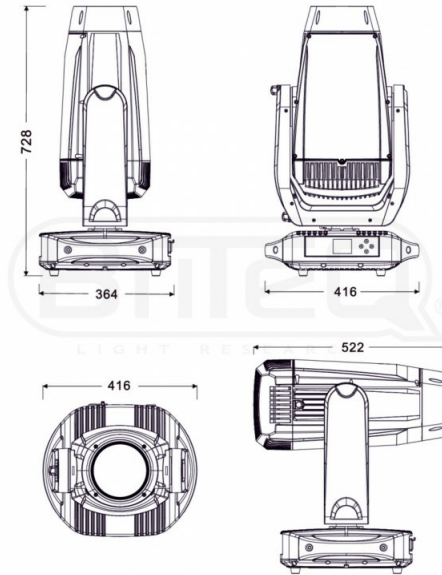

TECHNICAL SPECIFICATIONS

General : Dimensions (cm)	42 x 36 x 73 (WxDxH)
General : Weight (kg)	34
General : Powerinput	AC 100 - 240V, 50/60Hz
General : Energy Label	No
General : Power consumption W	750
General : Color	black
General : Display	LCD
General : Fixation	included omega bracket
General : IP rating	indoor, outdoor
Control : Modes	standalone fixed, manual, DMX
Control : Protocol	Art-Net, sACN, DMX, Wireless DMX, RDM
Control : programmable	Yes
Control : upgradable software	Yes
Control : minimum DMX channels	35
Control : maximum DMX channels	44
Light : lamp socket	No
Light : Lux	60610 @5m (beam 7°)
Light : lamp	LED
Light : max. color temperature (K)	6800
Light : CRI	75
Light : colors	CMY
Light : mix colors	Yes
Light : functions	motorized focus, motorized zoom, iris, motorized frost, linear frost, 4 facet round prism
Light : fixed gobos	10
Light : rotating gobos	7
Light : min. beam angle (°)	7
Light : max. beam angle (°)	50
Light : max. refresh rate (kHz)	25
Connections : input	5 pin XLR, wireless DMX optional, wifi, artnet, RJ45, rdm, PowerCon® TRUE1 or compatible
Connections : output	5 pin XLR, artnet, RJ45
Brand	BRITEQ
EANCode	5420025655712
SKU	B05571