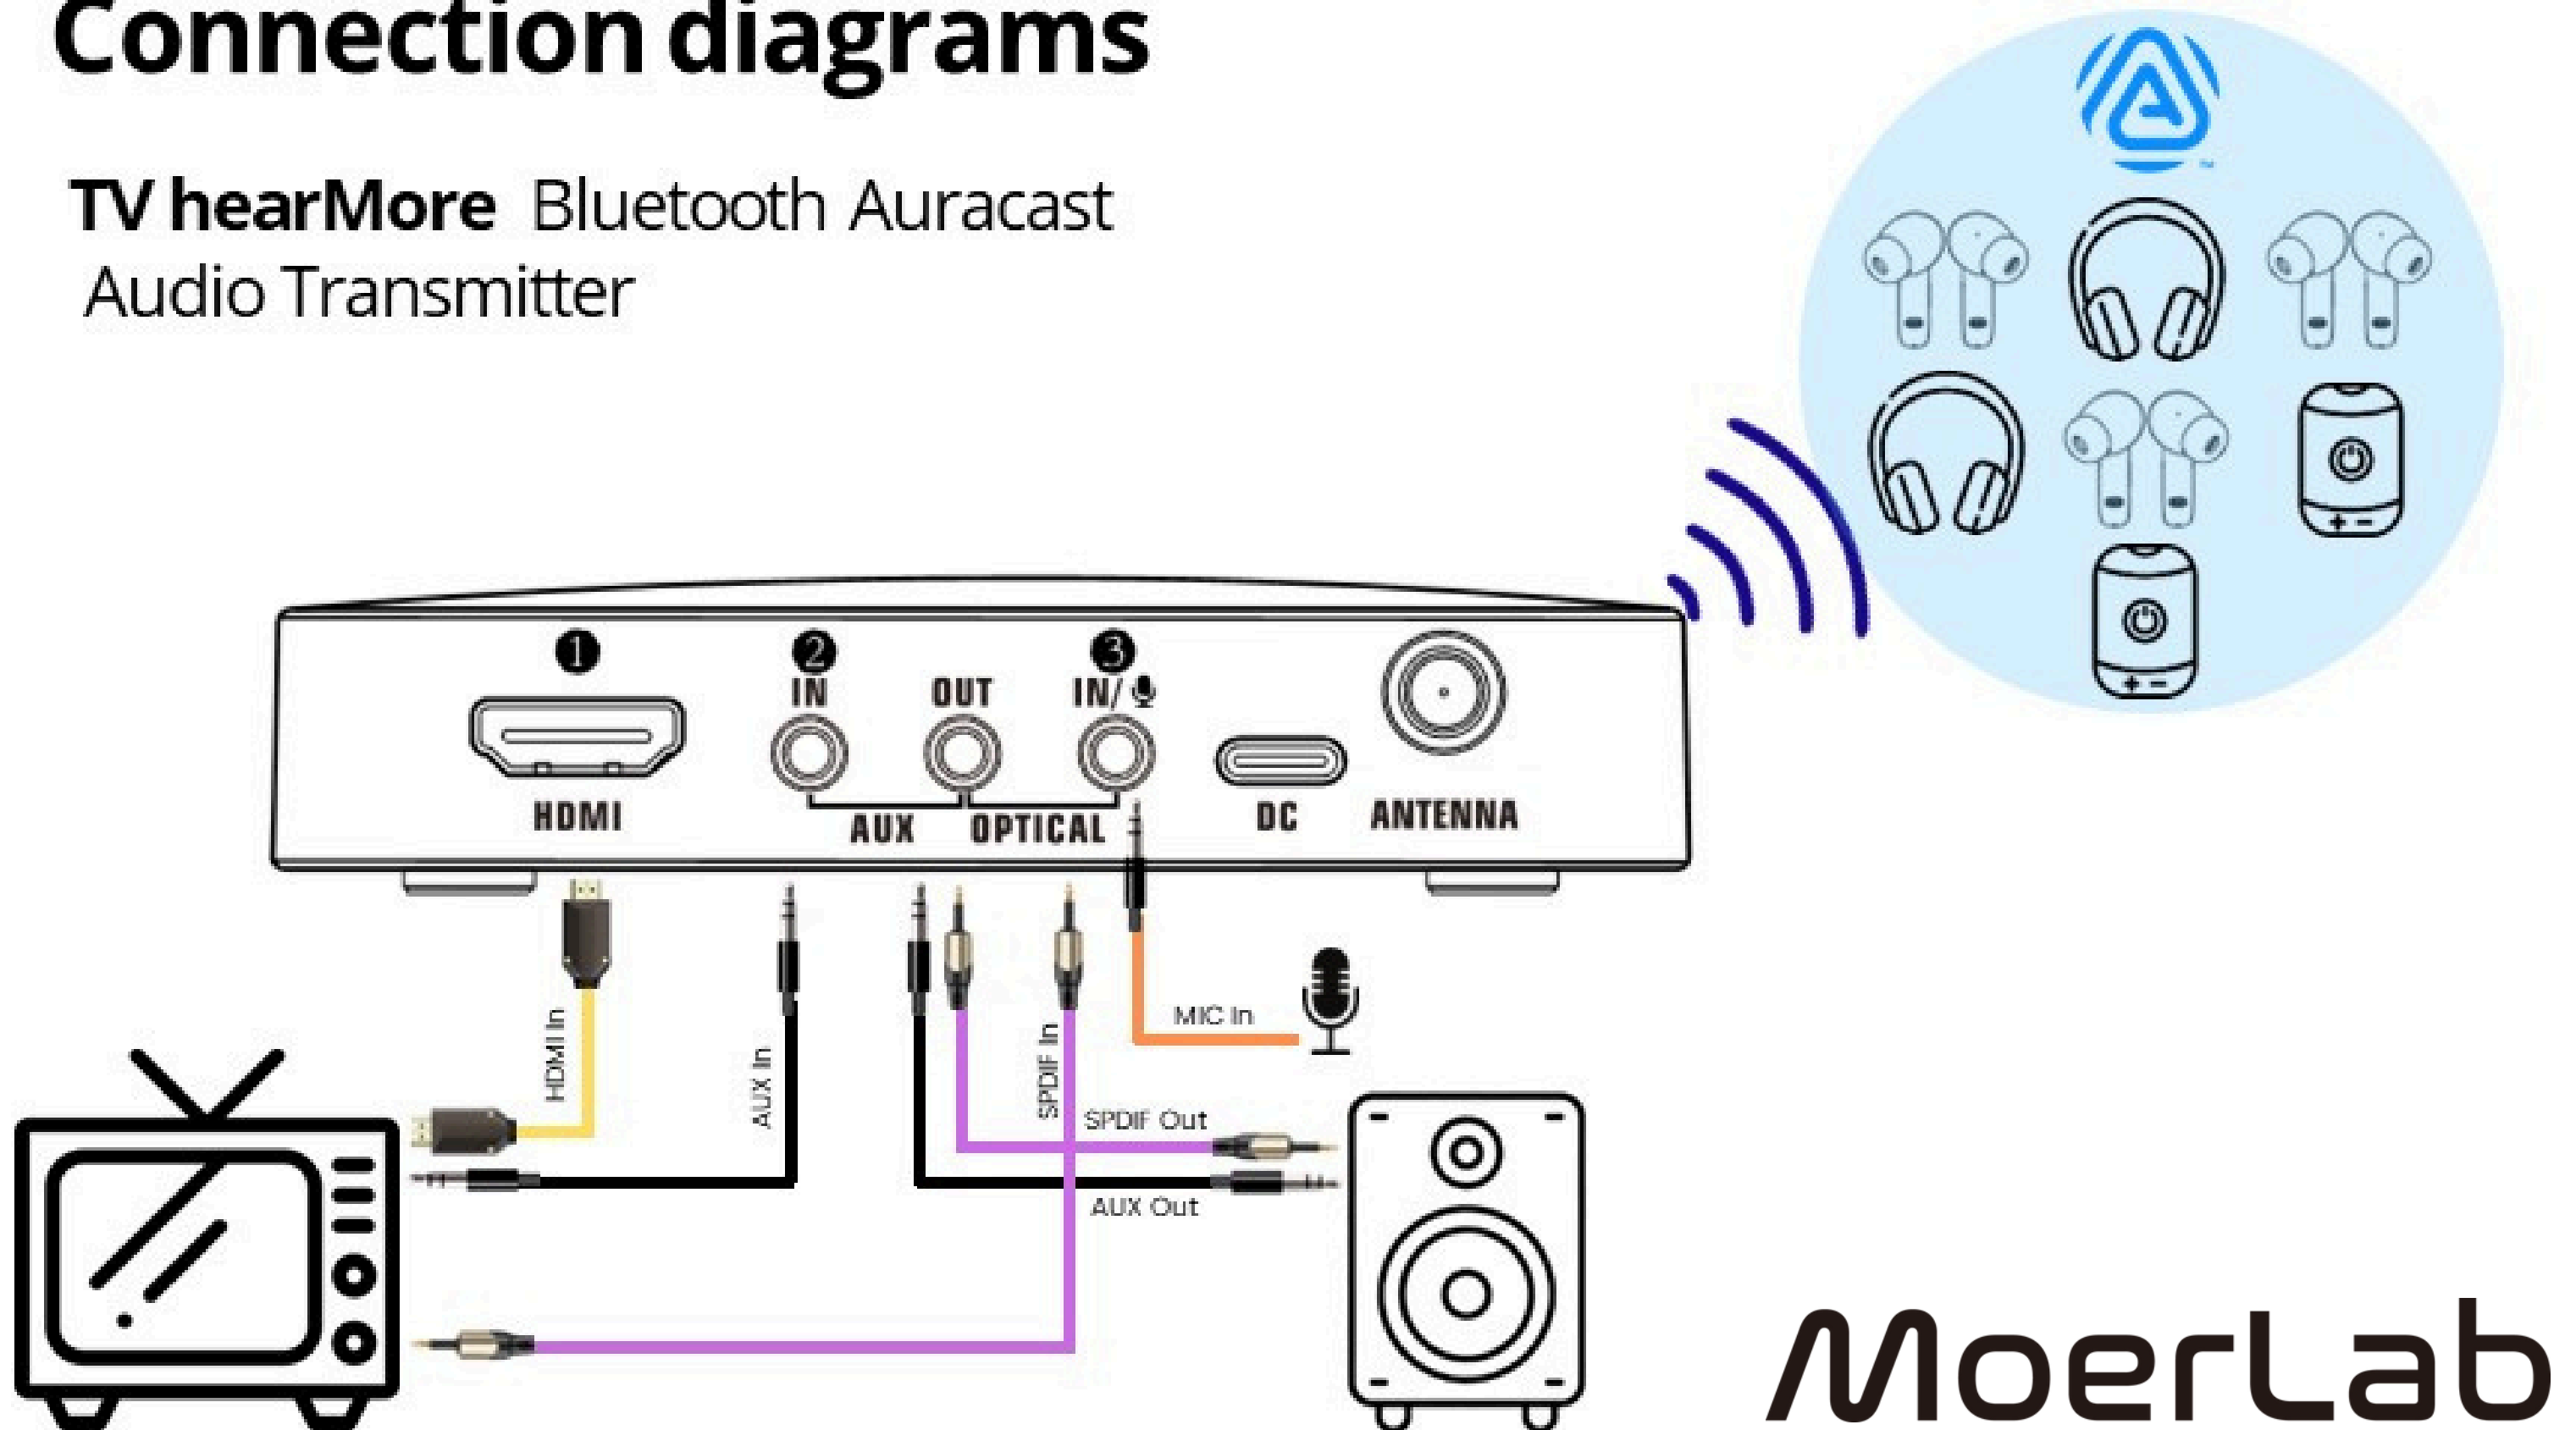

Connection diagrams

TV hearMore Bluetooth Auracast
Audio Transmitter

Connection diagrams

TV hearMoreTM Bluetooth Auracast Audio Transmitter

MIC In