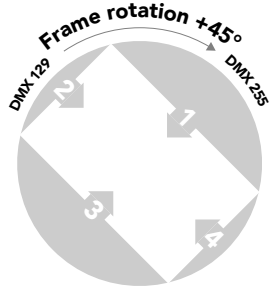

DMX CHARTS

RDM Personality ID List

ID	DMX Mode	Footprint
1	STANDARD	20

RDM Model ID

0xA027

PAN/TILT POSITION RELATED TO DMX VALUES

Home position set to STANDARD

Tilt movement range: 270°
Pan movement range: 540°

Fig. 09

BLADES BEHAVIOUR

Check Below image for all the informations about the profile module

PROJECTION ON THE WALL

Fixture with
CUSTOM HOME POSITION
and PAN/TILT channels @
PAN @50% - DMX128
TILT @ 84% - DMX 214

Fixture with
STANDARD HOME POSITION
and PAN/TILT channels @
PAN @50% - DMX 172
TILT @ 84% - DMX 214

DMX Chart Summary

Channel	STANDARD
1	Pan
2	Pan fine
3	Tilt
4	Tilt fine
5	Dimmer
6	Dimmer Fine
7	Shutter
8	Cyan
9	Magenta
10	Yellow
11	CTO
12	Color Wheel
13	Color Wheel Fine Pos
14	Rot Gobo Wheel 1
15	Gobo Rot 1
16	Gobo Rot Fine 1
17	Rot Gobo Wheel 2
18	Gobo Rot 2
19	Gobo Rot Fine 2
20	Prism 1
21	Prism 1 Index/Rotation
22	Prism 2
23	Prism 2 Index/Rotation