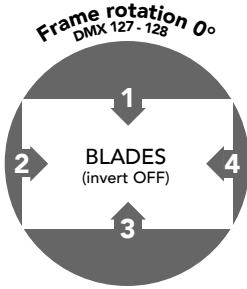

DMX CHARTS

RDM Personality ID List

ID	DMX Mode	Footprint
1	STANDARD	20

RDM Model ID

0xA027

PAN/TILT POSITION RELATED TO DMX VALUES

Home position set to STANDARD

Tilt movement range: 270°
Pan movement range: 540°

Fig. 09

BLADES BEHAVIOUR

Check Below image for all the informations about the profile module

PROJECTION ON THE WALL

Fixture with
CUSTOM HOME POSITION
and PAN/TILT channels @
PAN @50% - DMX128
TILT @ 84% - DMX 214