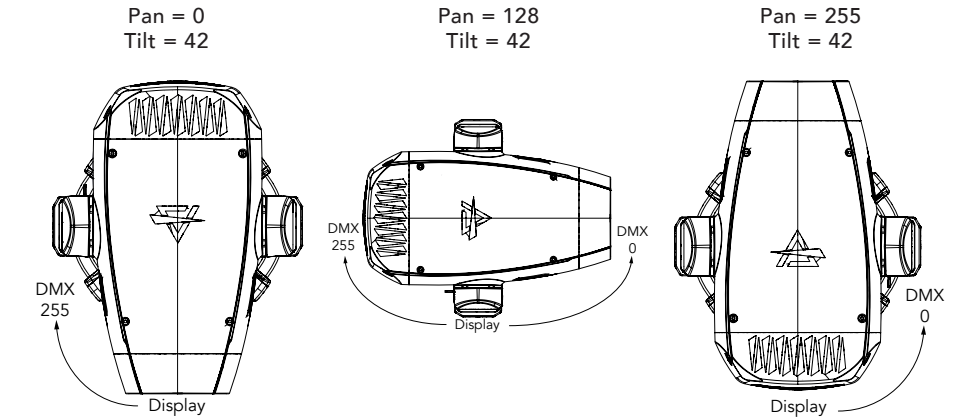

DMX CHARTS

RDM Personality ID List

ID	DMX Mode	Footprint
1	STANDARD	20

RDM Model ID

0xA027

PAN/TILT POSITION RELATED TO DMX VALUES

Home position set to STANDARD

Tilt movement range: 270°
Pan movement range: 540°

Fig. 09

BLADES BEHAVIOUR

Check Below image for all the informations about the profile module

PROJECTION ON THE WALL

Fixture with
CUSTOM HOME POSITION
and PAN/TILT channels @
PAN @50% - DMX128
TILT @ 84% - DMX 214