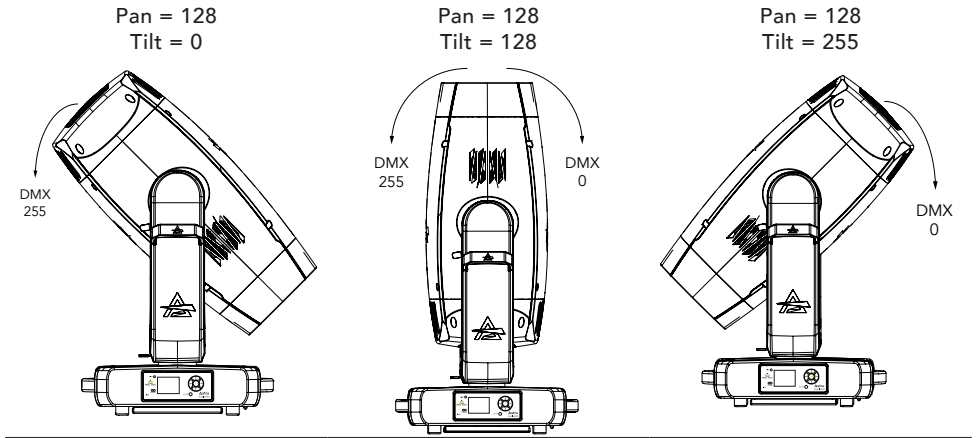

DMX CHARTS

RDM Personality ID List

ID	DMX Mode	Footprint
1	STANDARD	20

RDM Model ID

0xA027

PAN/TILT POSITION RELATED TO DMX VALUES

Home position set to STANDARD

Tilt movement range: 270°
Pan movement range: 540°

Fig. 09

BLADES BEHAVIOUR

Check Below image for all the informations about the profile module

PROJECTION ON THE WALL

Fixture with
CUSTOM HOME POSITION
and PAN/TILT channels @
PAN @50% - DMX128
TILT @ 84% - DMX 214