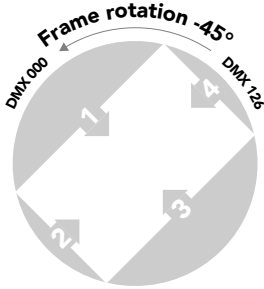

DMX CHARTS

RDM Personality ID List

ID	DMX Mode	Footprint
1	STANDARD	20

RDM Model ID

0xA027

PAN/TILT POSITION RELATED TO DMX VALUES

Home position set to STANDARD

Tilt movement range: 270°
Pan movement range: 540°

Fig. 09

BLADES BEHAVIOUR

Check Below image for all the informations about the profile module

PROJECTION ON THE WALL

Fixture with
CUSTOM HOME POSITION
and PAN/TILT channels @
PAN @50% - DMX128
TILT @ 84% - DMX 214

Fixture with
STANDARD HOME POSITION
and PAN/TILT channels @
PAN @50% - DMX 172
TILT @ 84% - DMX 214

DMX Chart Summary

Channel	STANDARD
1	Pan
2	Pan fine
3	Tilt
4	Tilt fine
5	Dimmer
6	Dimmer Fine
7	Shutter
8	Cyan
9	Magenta
10	Yellow
11	CTO
12	Color Wheel
13	Color Wheel Fine Pos
14	Rot Gobo Wheel 1
15	Gobo Rot 1
16	Gobo Rot Fine 1
17	Rot Gobo Wheel 2
18	Gobo Rot 2
19	Gobo Rot Fine 2
20	Prism 1
21	Prism 1 Index/Rotation
22	Prism 2
23	Prism 2 Index/Rotation