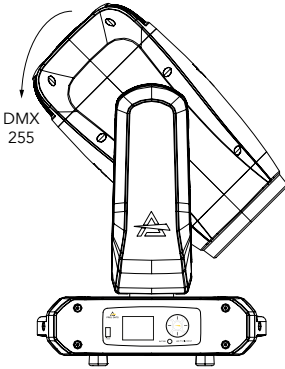

DMX CHARTS

RDM Personality ID List

ID	DMX Mode	Footprint
1	STANDARD	38
2	EXTENDED	43

RDM Model ID

0xA035

PAN/TILT POSITION RELATED TO DMX VALUES

Home position set to STANDARD

Pan = 128
Tilt = 0

Pan = 128
Tilt = 128

Pan = 128
Tilt = 255

Tilt movement range: 270°
Pan movement range: 540°

Pan = 0
Tilt = 42

Pan = 128
Tilt = 42

Pan = 255
Tilt = 42

BLADES BEHAVIOUR

Check Below image for all the informations about the profile module

PROJECTION ON THE WALL

Fixture with
CUSTOM HOME POSITION
and PAN/TILT channels @
PAN @50% - DMX128
TILT @ 84% - DMX 214

Fixture with
STANDARD HOME POSITION
and PAN/TILT channels @
PAN @50% - DMX 172
TILT @ 84% - DMX 214