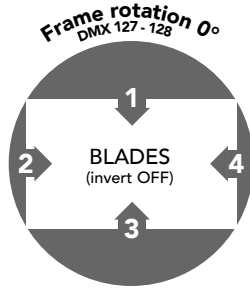

DMX CHARTS

RDM Personality ID List

ID	DMX Mode	Footprint
1	STANDARD	38
2	EXTENDED	43

RDM Model ID

0xA035

PAN/TILT POSITION RELATED TO DMX VALUES

Home position set to STANDARD

Pan = 128
Tilt = 0

Pan = 128
Tilt = 128

Pan = 128
Tilt = 255

Tilt movement range: 270°
Pan movement range: 540°

Pan = 0
Tilt = 42

Pan = 128
Tilt = 42

Pan = 255
Tilt = 42

BLADES BEHAVIOUR

Check Below image for all the informations about the profile module

PROJECTION ON THE WALL

Fixture with
CUSTOM HOME POSITION
and PAN/TILT channels @
PAN @50% - DMX128
TILT @ 84% - DMX 214

Fixture with
STANDARD HOME POSITION
and PAN/TILT channels @
PAN @50% - DMX 172
TILT @ 84% - DMX 214