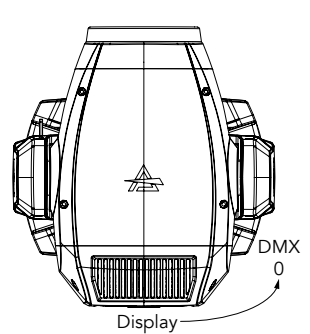

DMX CHARTS

RDM Personality ID List

ID	DMX Mode	Footprint
1	STANDARD	38
2	EXTENDED	43

RDM Model ID

0xA035

PAN/TILT POSITION RELATED TO DMX VALUES

Home position set to STANDARD

Pan = 128
Tilt = 0

Pan = 128
Tilt = 128

Pan = 128
Tilt = 255

Tilt movement range: 270°
Pan movement range: 540°

Pan = 0
Tilt = 42

Pan = 128
Tilt = 42

Pan = 255
Tilt = 42

BLADES BEHAVIOUR

Check Below image for all the informations about the profile module

PROJECTION ON THE WALL

Fixture with
CUSTOM HOME POSITION
and PAN/TILT channels @
PAN @50% - DMX128
TILT @ 84% - DMX 214

Fixture with
STANDARD HOME POSITION
and PAN/TILT channels @
PAN @50% - DMX 172
TILT @ 84% - DMX 214