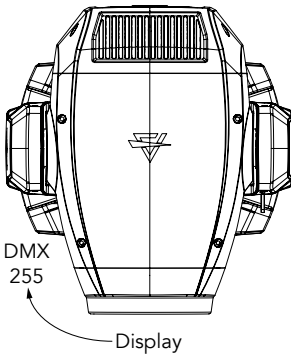

DMX CHARTS

RDM Personality ID List

ID	DMX Mode	Footprint
1	STANDARD	38
2	EXTENDED	43

RDM Model ID

0xA035

PAN/TILT POSITION RELATED TO DMX VALUES

Home position set to STANDARD

Pan = 128
Tilt = 0

Pan = 128
Tilt = 128

Pan = 128
Tilt = 255

Tilt movement range: 270°
Pan movement range: 540°

Pan = 0
Tilt = 42

Pan = 128
Tilt = 42

Pan = 255
Tilt = 42

BLADES BEHAVIOUR

Check Below image for all the informations about the profile module

PROJECTION ON THE WALL

Fixture with
CUSTOM HOME POSITION
and PAN/TILT channels @
PAN @50% - DMX128
TILT @ 84% - DMX 214

Fixture with
STANDARD HOME POSITION
and PAN/TILT channels @
PAN @50% - DMX 172
TILT @ 84% - DMX 214