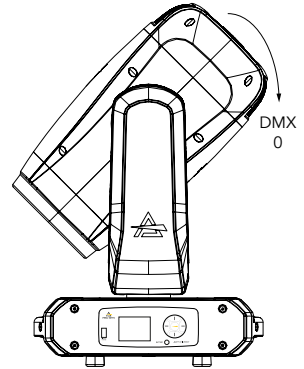

DMX CHARTS

RDM Personality ID List

ID	DMX Mode	Footprint
1	STANDARD	38
2	EXTENDED	43

RDM Model ID

0xA035

PAN/TILT POSITION RELATED TO DMX VALUES

Home position set to STANDARD

Pan = 128
Tilt = 0

Pan = 128
Tilt = 128

Pan = 128
Tilt = 255

Tilt movement range: 270°
Pan movement range: 540°

Pan = 0
Tilt = 42

Pan = 128
Tilt = 42

Pan = 255
Tilt = 42

BLADES BEHAVIOUR

Check Below image for all the informations about the profile module

PROJECTION ON THE WALL

Fixture with
CUSTOM HOME POSITION
and PAN/TILT channels @
PAN @50% - DMX128
TILT @ 84% - DMX 214

Fixture with
STANDARD HOME POSITION
and PAN/TILT channels @
PAN @50% - DMX 172
TILT @ 84% - DMX 214