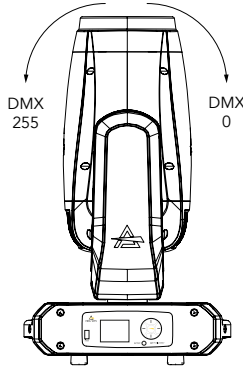

DMX CHARTS

RDM Personality ID List

ID	DMX Mode	Footprint
1	STANDARD	38
2	EXTENDED	43

RDM Model ID

0xA035

PAN/TILT POSITION RELATED TO DMX VALUES

Home position set to STANDARD

Pan = 128
Tilt = 0

Pan = 128
Tilt = 128

Pan = 128
Tilt = 255

Tilt movement range: 270°
Pan movement range: 540°

Pan = 0
Tilt = 42

Pan = 128
Tilt = 42

Pan = 255
Tilt = 42

BLADES BEHAVIOUR

Check Below image for all the informations about the profile module

PROJECTION ON THE WALL

Fixture with
CUSTOM HOME POSITION
and PAN/TILT channels @
PAN @50% - DMX128
TILT @ 84% - DMX 214

Fixture with
STANDARD HOME POSITION
and PAN/TILT channels @
PAN @50% - DMX 172
TILT @ 84% - DMX 214