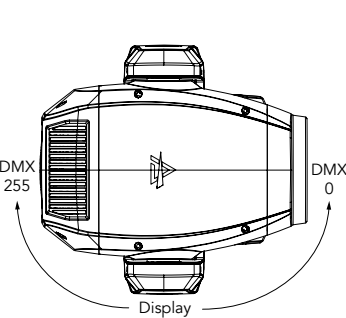

DMX CHARTS

RDM Personality ID List

ID	DMX Mode	Footprint
1	STANDARD	38
2	EXTENDED	43

RDM Model ID

0xA035

PAN/TILT POSITION RELATED TO DMX VALUES

Home position set to STANDARD

Pan = 128
Tilt = 0

Pan = 128
Tilt = 128

Pan = 128
Tilt = 255

Tilt movement range: 270°
Pan movement range: 540°

Pan = 0
Tilt = 42

Pan = 128
Tilt = 42

Pan = 255
Tilt = 42

BLADES BEHAVIOUR

Check Below image for all the informations about the profile module

PROJECTION ON THE WALL

Fixture with
CUSTOM HOME POSITION
and PAN/TILT channels @
PAN @50% - DMX128
TILT @ 84% - DMX 214

Fixture with
STANDARD HOME POSITION
and PAN/TILT channels @
PAN @50% - DMX 172
TILT @ 84% - DMX 214