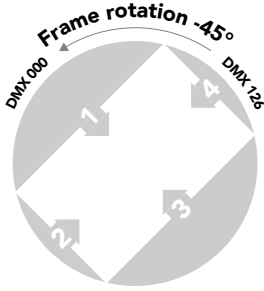

DMX CHARTS

RDM Personality ID List

ID	DMX Mode	Footprint
1	STANDARD	38
2	EXTENDED	43

RDM Model ID

0xA035

PAN/TILT POSITION RELATED TO DMX VALUES

Home position set to STANDARD

Pan = 128
Tilt = 0

Pan = 128
Tilt = 128

Pan = 128
Tilt = 255

Tilt movement range: 270°
Pan movement range: 540°

Pan = 0
Tilt = 42

Pan = 128
Tilt = 42

Pan = 255
Tilt = 42

BLADES BEHAVIOUR

Check Below image for all the informations about the profile module

PROJECTION ON THE WALL

Fixture with
CUSTOM HOME POSITION
and PAN/TILT channels @
PAN @50% - DMX128
TILT @ 84% - DMX 214

Fixture with
STANDARD HOME POSITION
and PAN/TILT channels @
PAN @50% - DMX 172
TILT @ 84% - DMX 214

DMX Chart Summary

DMX MODE		Function	DMX MODE		Function
STANDARD 38 ch	EXTENDED 43 ch		STANDARD 38 ch	EXTENDED 43 ch	
1	1	Pan	26	29	Animation Insertion
2	2	Pan fine	27	30	Animation Rotation
3	3	Tilt	28	31	Blade 1 position
4	4	Tilt fine	29	32	Blade 1 swivelling
5	5	Dimmer	30	33	Blade 2 position
6	6	Dimmer Fine	31	34	Blade 2 swivelling
7	7	Shutter	32	35	Blade 3 position
8	8	Cyan	33	36	Blade 3 swivelling
9	9	Magenta	34	37	Blade 4 position
10	10	Yellow	35	38	Blade 4 swivelling
11	11	Color Wheel 1	36	39	Frame rotation
-	12	Color Wheel 1 Fine Positioning	-	40	Frame macros
12	13	Color Wheel 2	-	41	Frame macros speed
-	14	Color Wheel 2 Fine Positioning	37	42	Focus Tracking
13	15	Color Wheel 3	38	43	Control
-	16	Color Wheel 3 Fine Positioning			
14	17	Rot Gobo Wheel			
15	18	Gobo Rot			
16	19	Gobo Rot Fine			
17	20	Prism 1			
18	21	Prism 1 Index/Rot			
19	22	Prism 2			
20	23	Prism 2 Index/Rot			
21	24	Frost			
22	25	Zoom			
23	26	Zoom Fine			
24	27	Focus			
25	28	Focus Fine			