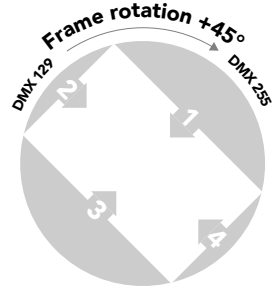

DMX CHARTS

RDM Personality ID List

ID	DMX Mode	Footprint
1	STANDARD	38
2	EXTENDED	43

RDM Model ID

0xA035

PAN/TILT POSITION RELATED TO DMX VALUES

Home position set to STANDARD

Pan = 128
Tilt = 0

Pan = 128
Tilt = 128

Pan = 128
Tilt = 255

Tilt movement range: 270°
Pan movement range: 540°

Pan = 0
Tilt = 42

Pan = 128
Tilt = 42

Pan = 255
Tilt = 42

BLADES BEHAVIOUR

Check Below image for all the informations about the profile module

PROJECTION ON THE WALL

Fixture with
CUSTOM HOME POSITION
and PAN/TILT channels @
PAN @50% - DMX128
TILT @ 84% - DMX 214

Fixture with
STANDARD HOME POSITION
and PAN/TILT channels @
PAN @50% - DMX 172
TILT @ 84% - DMX 214

DMX Chart Summary

DMX MODE		Function	DMX MODE		Function
STANDARD 38 ch	EXTENDED 43 ch		STANDARD 38 ch	EXTENDED 43 ch	
1	1	Pan	26	29	Animation Insertion
2	2	Pan fine	27	30	Animation Rotation
3	3	Tilt	28	31	Blade 1 position
4	4	Tilt fine	29	32	Blade 1 swivelling
5	5	Dimmer	30	33	Blade 2 position
6	6	Dimmer Fine	31	34	Blade 2 swivelling
7	7	Shutter	32	35	Blade 3 position
8	8	Cyan	33	36	Blade 3 swivelling
9	9	Magenta	34	37	Blade 4 position
10	10	Yellow	35	38	Blade 4 swivelling
11	11	Color Wheel 1	36	39	Frame rotation
-	12	Color Wheel 1 Fine Positioning	-	40	Frame macros
12	13	Color Wheel 2	-	41	Frame macros speed
-	14	Color Wheel 2 Fine Positioning	37	42	Focus Tracking
13	15	Color Wheel 3	38	43	Control
-	16	Color Wheel 3 Fine Positioning			
14	17	Rot Gobo Wheel			
15	18	Gobo Rot			
16	19	Gobo Rot Fine			
17	20	Prism 1			
18	21	Prism 1 Index/Rot			
19	22	Prism 2			
20	23	Prism 2 Index/Rot			
21	24	Frost			
22	25	Zoom			
23	26	Zoom Fine			
24	27	Focus			
25	28	Focus Fine			