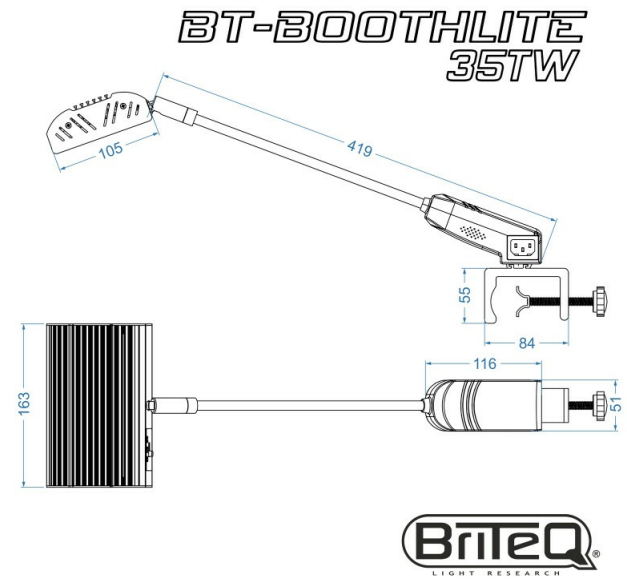

## DESCRIPTION

Stylish white lighting with adjustable color temperature for illuminating trade show booths, showroom cabinets,... (truss clamp included)

## FEATURES

- Stylish lighting for exhibition booths, showrooms, ...
- Adjustable color temperature (CCT), fits any type of booth:
  - 3000K for a cozy atmosphere, perfect for stands with furniture, bedrooms, ...
  - 4000K for a clean atmosphere, perfect for stands with bathrooms, kitchens, ...
  - 5600K provides freshness on stands with jewelry etc.
- Very easy to mount on ALU truss and vertical walls of stands (clamp included)
- Integrated 100-240Vac power supply with IEC power in/out: very easy to link up to 15 projectors!
- Power link cables optionally available: 1m, 3m, 5m
- Replaces the old energy-consuming 300W halogen lamps:
  - +/-10x less consumption (less electricity cost!)
  - Same light output
  - Much lower heat production
- Beam angle: 120° (luminous flux: +/-3800lm)
- Perfect solution for rental and fixed installation in showrooms

## TECHNICAL SPECIFICATIONS

<b>General : Dimensions (cm)</b>	See drawing
<b>General : Weight (kg)</b>	0.8
<b>General : Powerinput</b>	AC 100 - 240V, 50/60Hz
<b>General : Energy Label</b>	No
<b>General : Power consumption W</b>	35
<b>General : Color</b>	black
<b>General : Display</b>	none
<b>General : IP rating</b>	indoor
<b>Control : Modes</b>	standalone fixed, manual
<b>Control : programmable</b>	No
<b>Control : upgradable software</b>	No
<b>Light : lamp socket</b>	No
<b>Light : lumen</b>	3800
<b>Light : lamp</b>	LED
<b>Light : min. color temperature (K)</b>	3000
<b>Light : max. color temperature (K)</b>	5600
<b>Light : CRI</b>	85
<b>Light : colors</b>	Cold white, Warm white, Natural white
<b>Light : mix colors</b>	No
<b>Light : min. beam angle (°)</b>	120
<b>Light : max. beam angle (°)</b>	120
<b>Light : max. refresh rate (kHz)</b>	No
<b>Connections : input</b>	IEC
<b>Connections : output</b>	IEC
<b>Brand</b>	BRITEQ
<b>EANCode</b>	5420025651967
<b>SKU</b>	B05196