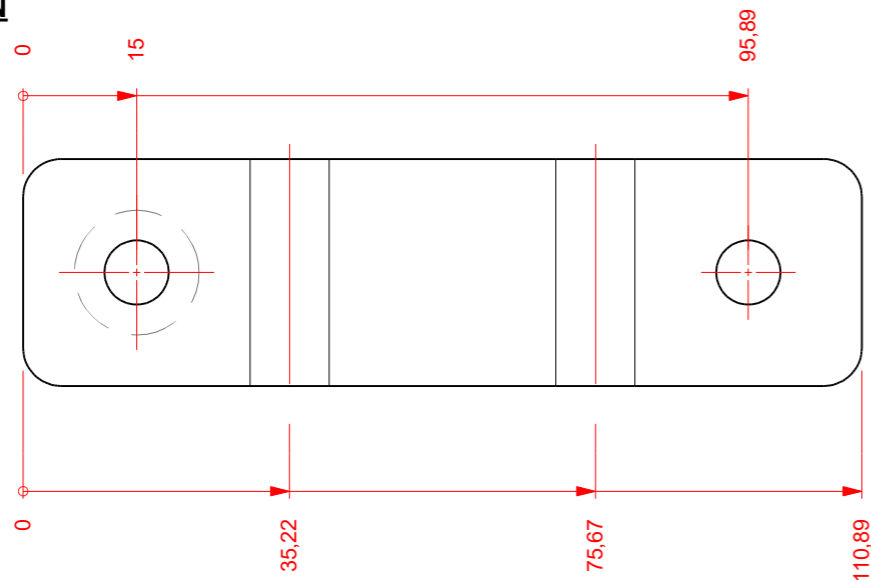

FLAT PATTERN

NOTE:
Color RAL 9005, low sheen

Debur and break sharp edges. General tolerances according to ISO-2768 mK		Material: S235	Treatment: Powder coat
Project:	Drawn by: M. Fröjd		
Assembly:	Date: 19-11-2021		
Part: 900-280004	Version:		PRIEBE-SCANRIG AB MALMGATAN 18 602 23 NORRKÖPING +46 10 211 50 50 WWW.PSRIG.COM
Description: Flexrail Ceiling bracket offset single rail			
The information contained in this drawing is the sole property of PS-RIG. Any reproduction in part or whole without the written permission of PS-RIG is prohibited.			 A3