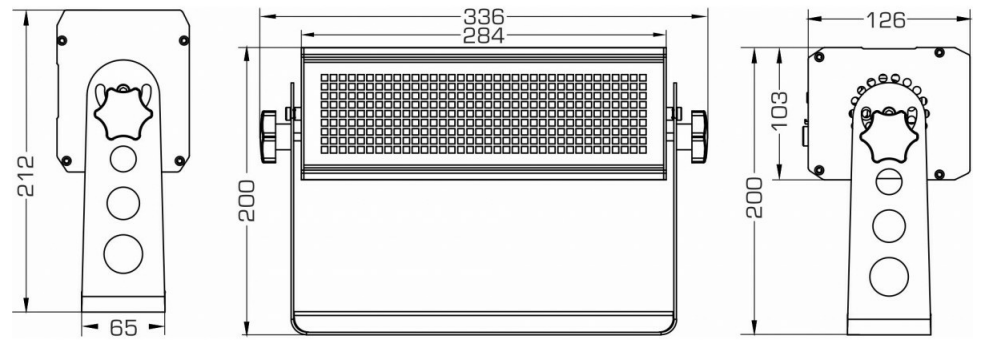

SPECIFICATIONS

General : Application	DJ & Club, Stage & Rental, Theatre
General : Dimensions (cm)	33,6 x 12,6 (10,3) x 20 (21,2) cm
General : Weight (kg)	3.96
General : Powerinput	AC 100 - 240V, 50/60Hz
General : Energy Label	No
General : Power consumption W	140
General : Color	black
General : Display	LCD
General : Fixation	optional omega bracket
General : IP rating	indoor
Control : manual	No
Control : Master/Slave	Yes
Control : DMX MSL	No
Control : Standalone	no
Control : programmable	No
Control : upgradable software	Yes
Control : maximum DMX channels	13
Light : lamp socket	none
Light : lumen	15000
Light : lamp	LED
Light : colors	RGB
Light : mix colors	Yes
Light : focus	None
Light : zoom	None
Light : iris	No
Light : frost filter	No
Connections : input	3 pin XLR, 5 pin XLR, powercon
Connections : output	3 pin XLR, 5 pin XLR, powercon
Brand	BRITEQ
EANCode	5420025647175
Discontinued	No