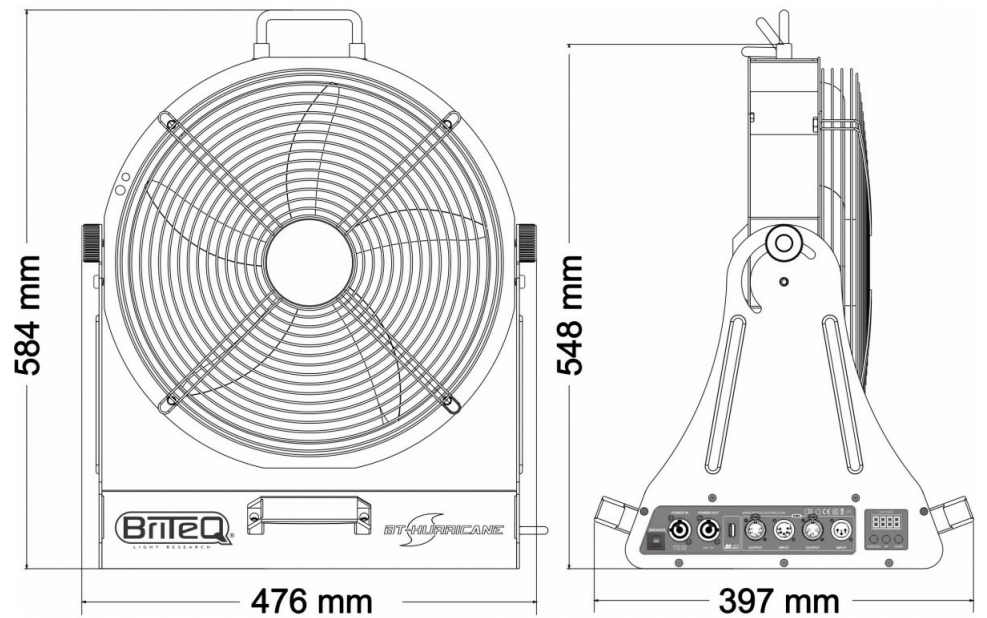

### FEATURES

- DMX-controlled studio & stage fan, also perfect for use in clubs, theatres, rental applications...
- Used for nice fog effects and perfect dispersion of smoke from smoke/hazer machines.
- Very powerful: up to 3500m<sup>3</sup>/hr or 58m<sup>3</sup>/min (2060 cfm)
- Seamless airflow (fan speed) control
- Multiple control options:
  - DMX-control 1channel
  - Wireless DMX (see below)
  - Very easy manual operation
- Easy in/output linking on stage:
  - DMX XLR 3+5pin
  - Original Neutrik PowerCON
- Adjustable blowing direction: manual orientation over 180°
- LED-display for easy setup and manual control
- Prepared for wireless DMX: just plug-in an optional WTR-DMX DONGLE ! (Briteq® code: 4645)
- Ready for truss rigging: prepared for use with optional omega brackets (order code: 2677)
- Perfect for studio use: almost inaudible at low speeds
- Very sturdy metal housing, designed for rough rental applications
- Several handles for easy transport

## SPECIFICATIONS

<b>General : Application</b>	DJ & Club, Stage & Rental, Theatre
<b>General : Dimensions (cm)</b>	54,8 x 47,6 x 39,7 cm
<b>General : Weight (kg)</b>	16.5
<b>General : Powerinput</b>	AC 240V, 50Hz
<b>General : Energy Label</b>	No
<b>General : Power consumption W</b>	200
<b>General : Color</b>	black
<b>General : Display</b>	LED
<b>General : Fixation</b>	optional omega bracket
<b>General : IP rating</b>	indoor
<b>Control : manual</b>	Yes
<b>Control : Standalone</b>	automatic
<b>Control : maximum DMX channels</b>	1
<b>Fx : liquid type</b>	None
<b>Fx : output cu.ft. / min.</b>	2060
<b>Connections : input</b>	3 pin XLR, 5 pin XLR, powercon
<b>Connections : output</b>	3 pin XLR, 5 pin XLR, powercon
<b>Brand</b>	BRITEQ
<b>EANCode</b>	5420025648509
<b>Discontinued</b>	No