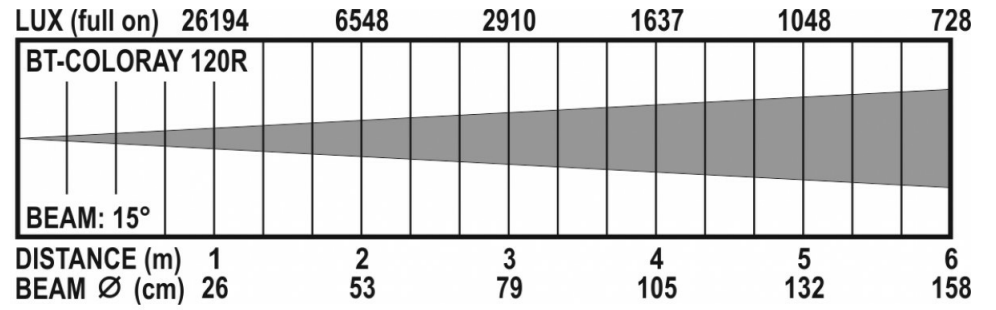

SPECIFICATIONS

General : Application	Architectural, Stage & Rental, Theatre
General : Dimensions (cm)	24 x 27 x 30
General : Weight (kg)	5.53
General : Powerinput	AC 100 - 240V, 50/60Hz
General : Energy Label	No
General : Power consumption W	129
General : Color	black
General : Display	touchscreen
General : Fixation	optional omega bracket
General : IP rating	outdoor
Control : manual	Yes
Control : Master/Slave	Yes
Control : SMART-DMX	No
Control : Standalone	automatic, fixed
Control : programmable	No
Control : upgradable software	Yes
Control : maximum DMX channels	7
Light : lamp socket	No
Light : lamp	LED
Light : colors	RGBW
Light : mix colors	Yes
Light : focus	No
Light : zoom	No
Light : iris	No
Light : min. beam angle (°)	15
Light : max. beam angle (°)	15
Light : min. refresh rate (kHz)	No
Light : max. refresh rate (kHz)	No
Connections : input	5 pin XLR, TRUE1 powerCON
Connections : output	5 pin XLR, TRUE1 powerCON
Brand	BRITEQ
EANCode	5420025655095
Discontinued	No