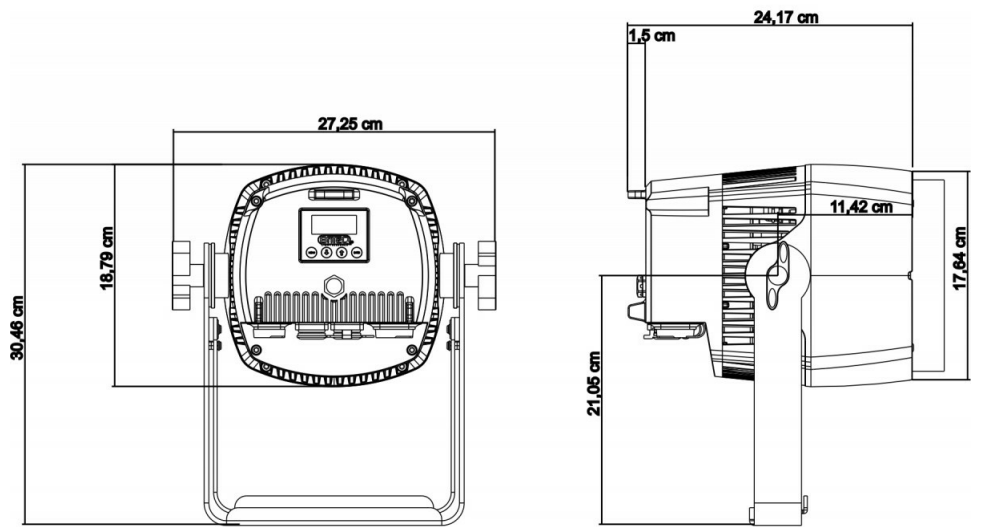

SPECIFICATIONS

General : Application	Architectural, Stage & Rental, Theatre
General : Dimensions (cm)	24 x 27 x 30
General : Weight (kg)	5.53
General : Powerinput	AC 100 - 240V, 50/60Hz
General : Energy Label	No
General : Power consumption W	129
General : Color	black
General : Display	touchscreen
General : Fixation	optional omega bracket
General : IP rating	outdoor
Control : manual	Yes
Control : Master/Slave	Yes
Control : SMART-DMX	No
Control : Standalone	automatic, fixed
Control : programmable	No
Control : upgradable software	Yes
Control : maximum DMX channels	7
Light : lamp socket	No
Light : lamp	LED
Light : colors	RGBW
Light : mix colors	Yes
Light : focus	No
Light : zoom	No
Light : iris	No
Light : min. beam angle (°)	15
Light : max. beam angle (°)	15
Light : min. refresh rate (kHz)	No
Light : max. refresh rate (kHz)	No
Connections : input	5 pin XLR, TRUE1 powerCON
Connections : output	5 pin XLR, TRUE1 powerCON
Brand	BRITEQ
EANCode	5420025655095
Discontinued	No