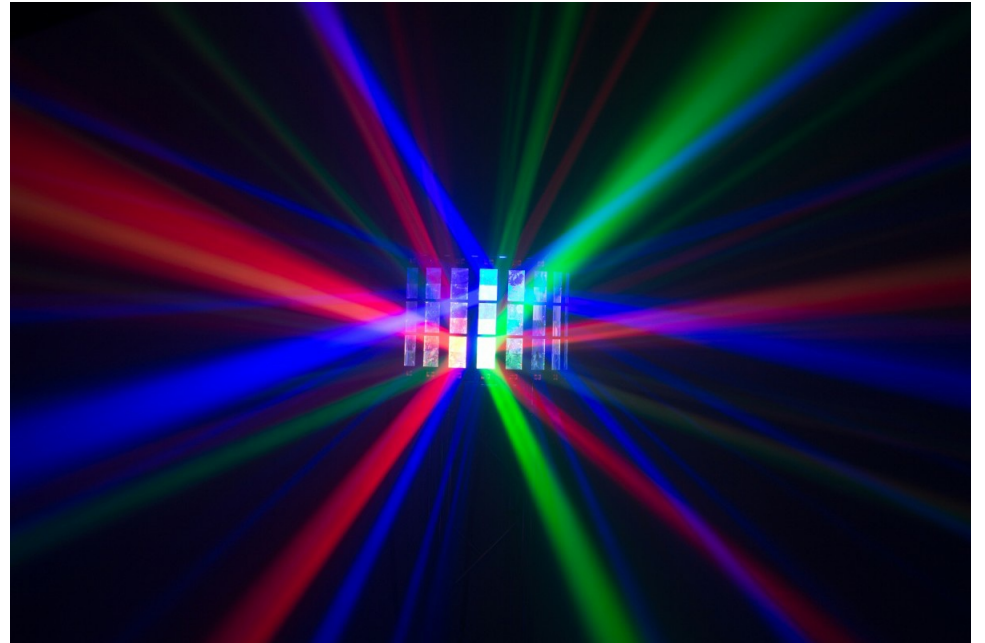

PARTY DERBY

04186

DESCRIPTION

This extremely compact projector is equipped with 2 different light effects to create wonderful lightshows.

FEATURES

- This extremely compact projector is equipped with 2 different light effects to create wonderful lightshows:
 - A LED Derby effect projecting powerful red, green, blue and white beams.
 - The 16 cold white LEDs create all kinds of strobe and blinder effects
- The fabulous preprogrammed shows have different effect combinations that can be controlled in different ways:
 - **DMX-control:** via 1 or 5 channels.
 - **Standalone:** sound activated (internal microphone) or automatic at a the selected regular speed.
 - **IR-remote:** easy control of all shows and functions thanks to the included infrared remote!
- Several Party Derby's can be connected in master/slave to create wonderful synchronized shows.
- 3-digit LED display for easy menu navigation.
- Very low power consumption: only 21W max.!
- IEC power in/out can be used to link several units (special cables optionally available)