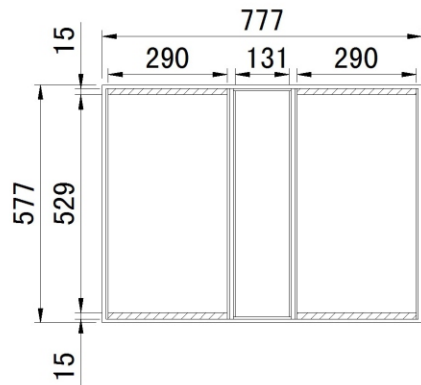

Flightcase for 2 x BT-RETRO

Dimensions : 60x80x64cm

"JV case" tag