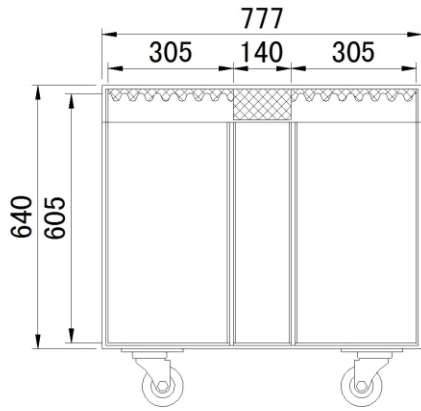

Flightcase for 2 x BT-RETRO

Dimensions : 60x80x64cm

"JV case" tag