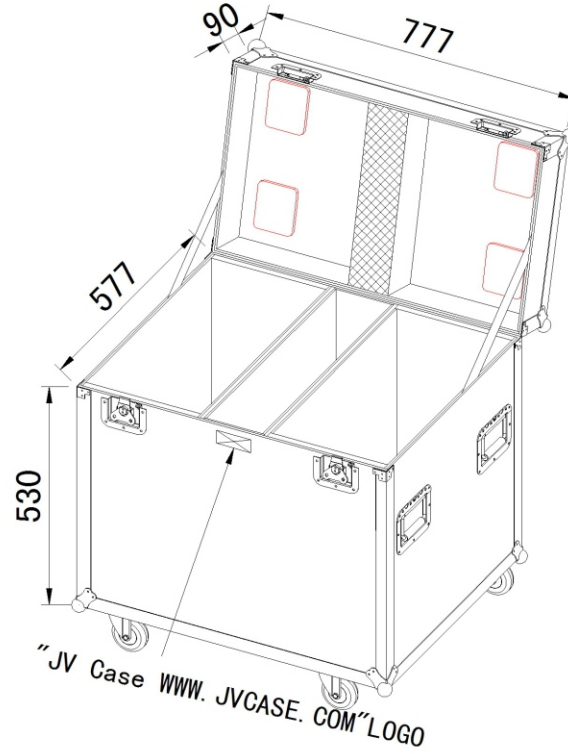

Flightcase for 2 x BT-RETRO

Dimensions : 60x80x64cm

"JV case" tag