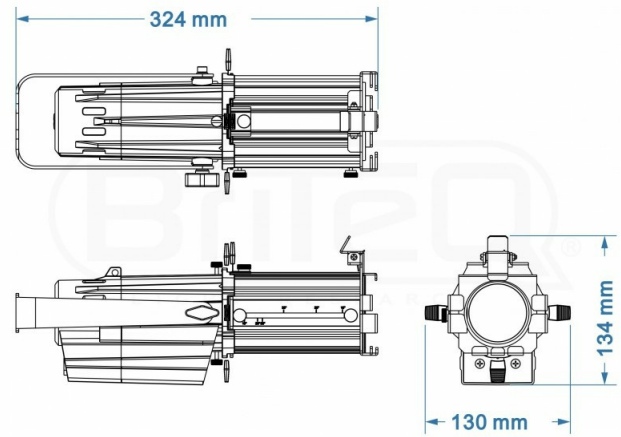

## DESCRIPTION

Compact LED profile spot with 40W warm white 3200K color temperature and an CRI value of > 90.

## FEATURES

- Compact profile spot, the perfect choice for museums, art-galleries, stores, etc.
- 40W warm white LED for an excellent light output (used @ 70%: long lifespan)
- The projector can be dimmed using standard triac dimmer packs.
- Color temperature = 3200K, CRI >90
- Zoom lens with a beam angle of 19° to 36° (included)
- With the 4 blade shutter you can give any desired shape to the beam.
- Rugged black die-cast aluminum construction

## TECHNICAL SPECIFICATIONS

<b>General : Application</b>	Architectural, Commercial, Stage & Rental, Theatre
<b>General : Dimensions (cm)</b>	32 x 13 x 14 cm
<b>General : Weight (kg)</b>	1.25
<b>General : Powerinput</b>	AC 100 - 240V, 50/60Hz
<b>General : Energy Label</b>	No
<b>General : Power consumption W</b>	27
<b>General : Color</b>	black
<b>General : Display</b>	No
<b>General : IP rating</b>	indoor
<b>Control : manual</b>	No
<b>Control : Master/Slave</b>	No
<b>Control : SMART-DMX</b>	No
<b>Control : Standalone</b>	fixed
<b>Control : programmable</b>	No
<b>Control : upgradable software</b>	No
<b>Light : lamp socket</b>	none
<b>Light : lamp</b>	LED
<b>Light : min. color temperature (K)</b>	3200
<b>Light : max. color temperature (K)</b>	3200
<b>Light : CRI</b>	90
<b>Light : colors</b>	White, Warm white
<b>Light : mix colors</b>	No
<b>Light : min. beam angle (°)</b>	19
<b>Light : max. beam angle (°)</b>	36
<b>Light : min. refresh rate (kHz)</b>	No
<b>Light : max. refresh rate (kHz)</b>	No
<b>Connections : input</b>	Schuko CEE 7/7
<b>Brand</b>	BRITEQ
<b>EANCode</b>	5420025660228