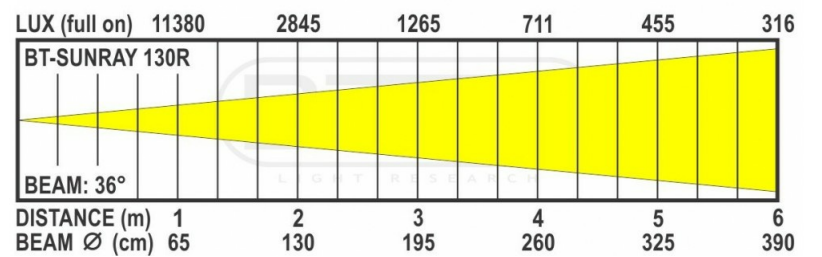

TECHNICAL SPECIFICATIONS

General : Application	Commercial, Stage & Rental
General : Weight (kg)	5.3
General : Powerinput	AC 100 - 240V, 50/60Hz
General : Energy Label	No
General : Power consumption W	130
General : Color	black
General : Display	LCD
General : Fixation	M12
General : IP rating	outdoor
Control : manual	Yes
Control : Master/Slave	No
Control : SMART-DMX	No
Control : Standalone	fixed
Control : programmable	No
Control : upgradable software	Yes
Control : maximum DMX channels	6
Light : lamp socket	No
Light : Lux	1580 (5m)
Light : lumen	3500
Light : lamp	COB
Light : min. color temperature (K)	1700
Light : max. color temperature (K)	3000
Light : CRI	97
Light : colors	White, Warm white
Light : mix colors	No
Light : functions	manual zoom
Light : min. beam angle (°)	15
Light : max. beam angle (°)	35
Light : min. refresh rate (kHz)	16
Light : max. refresh rate (kHz)	16
Connections : input	3 pin XLR, TRUE1 powerCON
Connections : output	3 pin XLR, TRUE1 powerCON
Brand	BRITEQ
EANCode	5420025655255
Discontinued	No