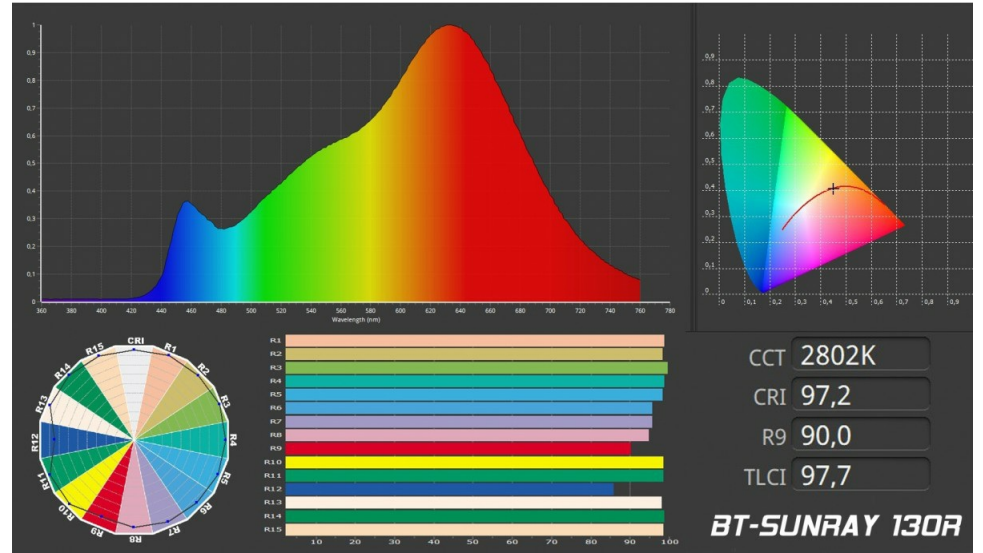

BT-SUNRAY 130R

B05525

DESCRIPTION

Waterproof 130W white COB projector (3000K, CRI>97) with amber drift effect! Super multifunctional: replaces halogen blinders, exhibition projectors, strobes, ...

FEATURES

TECHNICAL SPECIFICATIONS

General : Application	Commercial, Stage & Rental
General : Weight (kg)	5.3
General : Powerinput	AC 100 - 240V, 50/60Hz
General : Energy Label	No
General : Power consumption W	130
General : Color	black
General : Display	LCD
General : Fixation	M12
General : IP rating	outdoor
Control : manual	Yes
Control : Master/Slave	No
Control : SMART-DMX	No
Control : Standalone	fixed
Control : programmable	No
Control : upgradable software	Yes
Control : maximum DMX channels	6
Light : lamp socket	No
Light : Lux	1580 (5m)
Light : lumen	3500
Light : lamp	COB
Light : min. color temperature (K)	1700
Light : max. color temperature (K)	3000
Light : CRI	97
Light : colors	White, Warm white
Light : mix colors	No
Light : functions	manual zoom
Light : min. beam angle (°)	15
Light : max. beam angle (°)	35
Light : min. refresh rate (kHz)	16
Light : max. refresh rate (kHz)	16
Connections : input	3 pin XLR, TRUE1 powerCON
Connections : output	3 pin XLR, TRUE1 powerCON
Brand	BRITEQ
EANCode	5420025655255
Discontinued	No