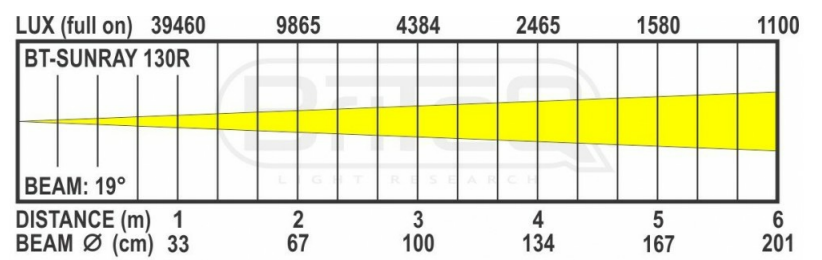

BT-SUNRAY 130R

B05525

DESCRIPTION

Waterproof 130W white COB projector (3000K, CRI>97) with amber drift effect! Super multifunctional: replaces halogen blinders, exhibition projectors, strobes, ...

FEATURES

TECHNICAL SPECIFICATIONS

General : Application	Commercial, Stage & Rental
General : Weight (kg)	5.3
General : Powerinput	AC 100 - 240V, 50/60Hz
General : Energy Label	No
General : Power consumption W	130
General : Color	black
General : Display	LCD
General : Fixation	M12
General : IP rating	outdoor
Control : manual	Yes
Control : Master/Slave	No
Control : SMART-DMX	No
Control : Standalone	fixed
Control : programmable	No
Control : upgradable software	Yes
Control : maximum DMX channels	6
Light : lamp socket	No
Light : Lux	1580 (5m)
Light : lumen	3500
Light : lamp	COB
Light : min. color temperature (K)	1700
Light : max. color temperature (K)	3000
Light : CRI	97
Light : colors	White, Warm white
Light : mix colors	No
Light : functions	manual zoom
Light : min. beam angle (°)	15
Light : max. beam angle (°)	35
Light : min. refresh rate (kHz)	16
Light : max. refresh rate (kHz)	16
Connections : input	3 pin XLR, TRUE1 powerCON
Connections : output	3 pin XLR, TRUE1 powerCON
Brand	BRITEQ
EANCode	5420025655255
Discontinued	No