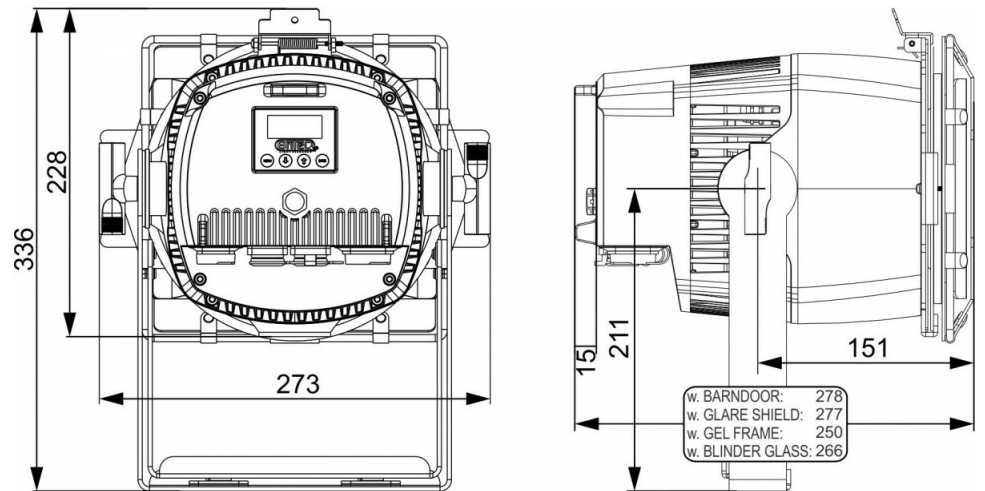

TECHNICAL SPECIFICATIONS

General : Application	Commercial, Stage & Rental
General : Weight (kg)	5.3
General : Powerinput	AC 100 - 240V, 50/60Hz
General : Energy Label	No
General : Power consumption W	130
General : Color	black
General : Display	LCD
General : Fixation	M12
General : IP rating	outdoor
Control : manual	Yes
Control : Master/Slave	No
Control : SMART-DMX	No
Control : Standalone	fixed
Control : programmable	No
Control : upgradable software	Yes
Control : maximum DMX channels	6
Light : lamp socket	No
Light : Lux	1580 (5m)
Light : lumen	3500
Light : lamp	COB
Light : min. color temperature (K)	1700
Light : max. color temperature (K)	3000
Light : CRI	97
Light : colors	White, Warm white
Light : mix colors	No
Light : functions	manual zoom
Light : min. beam angle (°)	15
Light : max. beam angle (°)	35
Light : min. refresh rate (kHz)	16
Light : max. refresh rate (kHz)	16
Connections : input	3 pin XLR, TRUE1 powerCON
Connections : output	3 pin XLR, TRUE1 powerCON
Brand	BRITEQ
EANCode	5420025655255
Discontinued	No