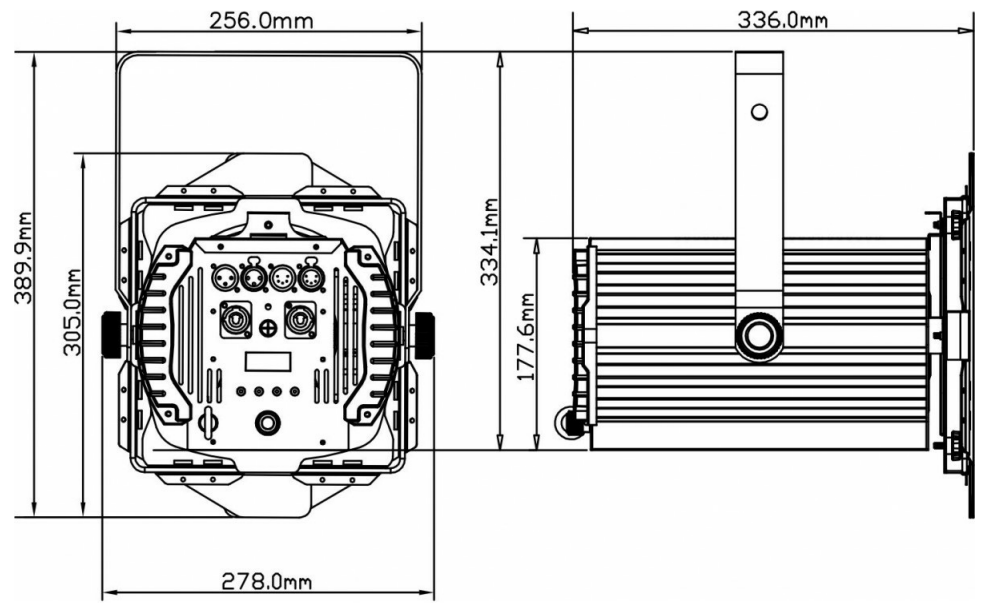

SPECIFICATIONS

General : Application	Stage & Rental, Theatre
General : Dimensions (cm)	27.8 x 30.5 x 33.6
General : Weight (kg)	6.2
General : Powerinput	AC 100 - 240V, 50/60Hz
General : Energy Label	No
General : Power consumption W	125
General : Color	black
General : Display	LCD
General : Fixation	optional standard clamp
General : IP rating	indoor
Control : manual	No
Control : Master/Slave	Yes
Control : DMX M/S	No
Control : Standalone	fixed
Control : Type included remote	-
Control : optional remote	-
Control : programmable	No
Control : upgradable software	Yes
Control : maximum DMX channels	2
Light : lamp socket	none
Light : Lux	7800 lux @ 2m (beam angle : 10°)
Light : lumen	-
Light : lamp	COB
Light : min. color temperature (K)	3200
Light : max. color temperature (K)	3200
Light : CRI	85
Light : colors	White, Warm white
Light : mix colors	No
Light : fixed gobos	-
Light : rotating gobos	-
Light : focus	None
Light : zoom	Manual
Light : iris	No
Light : prism (# facets + rotating y/n)	-
Light : frost filter	No
Light : min. beam angle (°)	10
Light : max. beam angle (°)	50
Light : min. refresh rate (kHz)	3.6
Light : max. refresh rate (kHz)	3.6
Connections : input	3 pin XLR, 5 pin XLR, powercon
Connections : output	3 pin XLR, 5 pin XLR, powercon
Brand	BRITEQ
EANCode	5420025660082
Discontinued	No