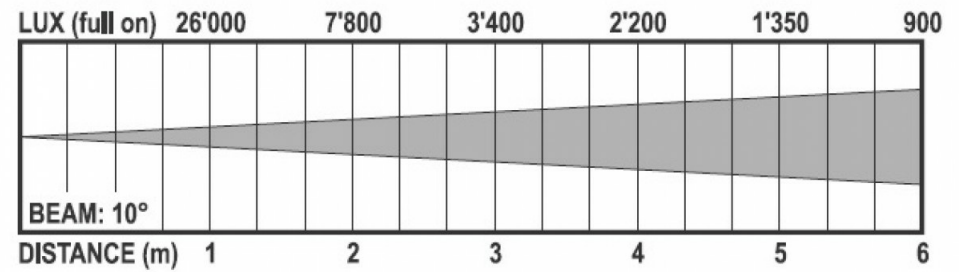

SPECIFICATIONS

General : Application	Stage & Rental, Theatre
General : Dimensions (cm)	27.8 x 30.5 x 33.6
General : Weight (kg)	6.2
General : Powerinput	AC 100 - 240V, 50/60Hz
General : Energy Label	No
General : Power consumption W	125
General : Color	black
General : Display	LCD
General : Fixation	optional standard clamp
General : IP rating	indoor
Control : manual	No
Control : Master/Slave	Yes
Control : DMX M/S	No
Control : Standalone	fixed
Control : Type included remote	-
Control : optional remote	-
Control : programmable	No
Control : upgradable software	Yes
Control : maximum DMX channels	2
Light : lamp socket	none
Light : Lux	7800 lux @ 2m (beam angle : 10°)
Light : lumen	-
Light : lamp	COB
Light : min. color temperature (K)	3200
Light : max. color temperature (K)	3200
Light : CRI	85
Light : colors	White, Warm white
Light : mix colors	No
Light : fixed gobos	-
Light : rotating gobos	-
Light : focus	None
Light : zoom	Manual
Light : iris	No
Light : prism (# facets + rotating y/n)	-
Light : frost filter	No
Light : min. beam angle (°)	10
Light : max. beam angle (°)	50
Light : min. refresh rate (kHz)	3.6
Light : max. refresh rate (kHz)	3.6
Connections : input	3 pin XLR, 5 pin XLR, powercon
Connections : output	3 pin XLR, 5 pin XLR, powercon
Brand	BRITEQ
EANCode	5420025660082
Discontinued	No