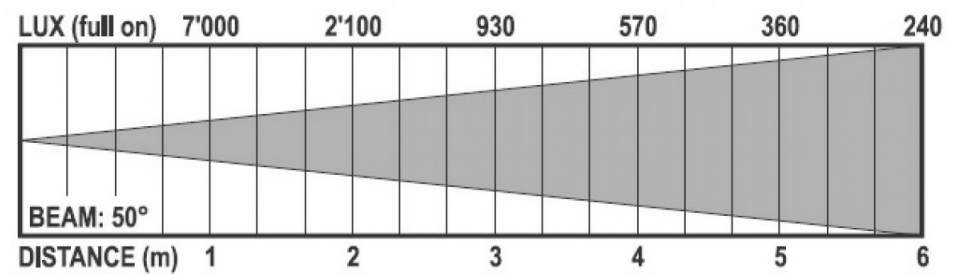

SPECIFICATIONS

General : Application	Stage & Rental, Theatre
General : Dimensions (cm)	27.8 x 30.5 x 33.6
General : Weight (kg)	6.2
General : Powerinput	AC 100 - 240V, 50/60Hz
General : Energy Label	No
General : Power consumption W	125
General : Color	black
General : Display	LCD
General : Fixation	optional standard clamp
General : IP rating	indoor
Control : manual	No
Control : Master/Slave	Yes
Control : DMX M/S	No
Control : Standalone	fixed
Control : Type included remote	-
Control : optional remote	-
Control : programmable	No
Control : upgradable software	Yes
Control : maximum DMX channels	2
Light : lamp socket	none
Light : Lux	7800 lux @ 2m (beam angle : 10°)
Light : lumen	-
Light : lamp	COB
Light : min. color temperature (K)	3200
Light : max. color temperature (K)	3200
Light : CRI	85
Light : colors	White, Warm white
Light : mix colors	No
Light : fixed gobos	-
Light : rotating gobos	-
Light : focus	None
Light : zoom	Manual
Light : iris	No
Light : prism (# facets + rotating y/n)	-
Light : frost filter	No
Light : min. beam angle (°)	10
Light : max. beam angle (°)	50
Light : min. refresh rate (kHz)	3.6
Light : max. refresh rate (kHz)	3.6
Connections : input	3 pin XLR, 5 pin XLR, powercon
Connections : output	3 pin XLR, 5 pin XLR, powercon
Brand	BRITEQ
EANCode	5420025660082
Discontinued	No