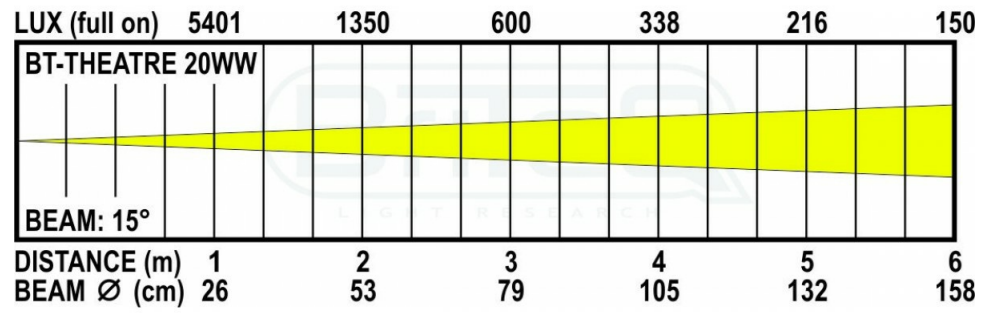

BT-THEATRE 20WW (BLACK)

B06028

DESCRIPTION

Stylish compact 20watt warm white (3000K) LED theater spot with high CRI-factor (92) and amber drift effect

FEATURES

- Stylish compact LED theater spot with an extruded anodized aluminum housing.
- 20watt LED, warm white 3000K with amber drift effect (DIM TO WARM).
- High CRI-factor (92) for natural colors.
- NO DMX inside: can be dimmed using traditional TRIAC dimmers or with the dimmer knob on the back panel.
- Beam angle : 15°
- Thanks to the included 20° & 25° frost filters this attractive projector can be used for many different applications.
- Color frame for color filters and four-leaf barndoor included.
- Completely silent operation, no noisy cooling fans on board.
- Fixed mains power cord with standard mains plug (CEE 7/7) on the back panel.

TECHNICAL SPECIFICATIONS

General : Application	Architectural, Stage & Rental, Theatre
General : Dimensions (cm)	18.6 x 14.1 x 21.1 (without barndoor)
General : Weight (kg)	2.5
General : Powerinput	AC 240V, 50Hz
General : Energy Label	No
General : Power consumption W	20
General : Color	black
General : Display	No
General : Fixation	optional standard clamp
General : IP rating	indoor
Control : Modes	manual
Control : manual	Yes
Control : Master/Slave	No
Control : SMART-DMX	No
Control : Standalone	no
Control : programmable	No
Control : upgradable software	No
Light : lamp socket	none
Light : Lux	216 (@5m, beam 15°)
Light : lamp	LED
Light : min. color temperature (K)	1900
Light : max. color temperature (K)	3000
Light : CRI	92
Light : colors	Amber, Warm white
Light : mix colors	No
Light : functions	manual frost
Light : min. beam angle (°)	15
Light : max. beam angle (°)	25
Light : min. refresh rate (kHz)	No
Light : max. refresh rate (kHz)	No
Connections : input	Schuko CEE 7/7
Brand	BRITEQ
EANCode	5420025660280