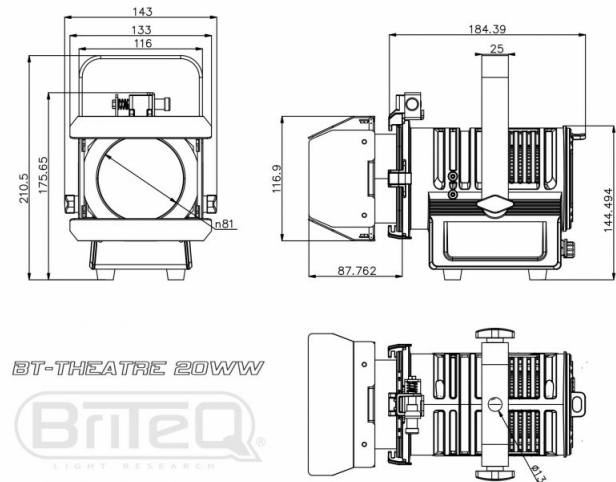

BT-THEATRE 20WW (BLACK)

B06028

DESCRIPTION

Stylish compact 20watt warm white (3000K) LED theater spot with high CRI-factor (92) and amber drift effect

FEATURES

- Stylish compact LED theater spot with an extruded anodized aluminum housing.
- 20watt LED, warm white 3000K with amber drift effect (DIM TO WARM).
- High CRI-factor (92) for natural colors.
- NO DMX inside: can be dimmed using traditional TRIAC dimmers or with the dimmer knob on the back panel.
- Beam angle : 15°
- Thanks to the included 20° & 25° frost filters this attractive projector can be used for many different applications.
- Color frame for color filters and four-leaf barndoor included.
- Completely silent operation, no noisy cooling fans on board.
- Fixed mains power cord with standard mains plug (CEE 7/7) on the back panel.

TECHNICAL SPECIFICATIONS

General : Application	Architectural, Stage & Rental, Theatre
General : Dimensions (cm)	18.6 x 14.1 x 21.1 (without barndoor)
General : Weight (kg)	2.5
General : Powerinput	AC 240V, 50Hz
General : Energy Label	No
General : Power consumption W	20
General : Color	black
General : Display	No
General : Fixation	optional standard clamp
General : IP rating	indoor
Control : Modes	manual
Control : manual	Yes
Control : Master/Slave	No
Control : SMART-DMX	No
Control : Standalone	no
Control : programmable	No
Control : upgradable software	No
Light : lamp socket	none
Light : Lux	216 (@5m, beam 15°)
Light : lamp	LED
Light : min. color temperature (K)	1900
Light : max. color temperature (K)	3000
Light : CRI	92
Light : colors	Amber, Warm white
Light : mix colors	No
Light : functions	manual frost
Light : min. beam angle (°)	15
Light : max. beam angle (°)	25
Light : min. refresh rate (kHz)	No
Light : max. refresh rate (kHz)	No
Connections : input	Schuko CEE 7/7
Brand	BRITEQ
EANCode	5420025660280