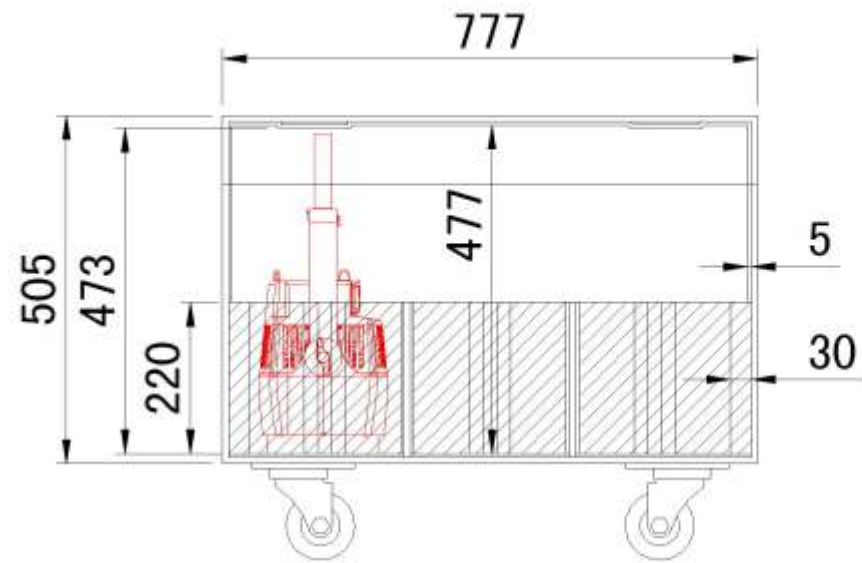

PROJECTOR CASE 3

Dimensions : 80 x 60 x 50,5cm

6x 80mm foam (not glued)
W210*D210mm

"JV Case WWW.JVCASE.COM" LOGO

JOB:	CUSTOMER:
DATE:	PREPARED BY:
DRAWING:	