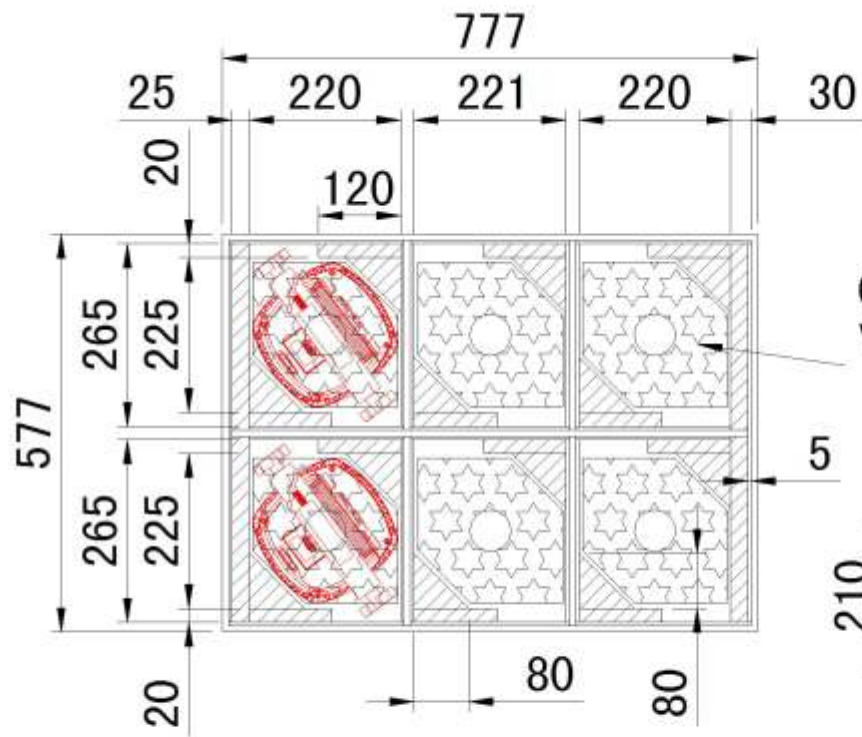

PROJECTOR CASE 3

Dimensions : 80 x 60 x 50,5cm

6x 80mm foam (not glued)
W210*D210mm

"JV Case WWW.JVCASE.COM" LOGO

JOB:	CUSTOMER:
DATE:	PREPARED BY:
DRAWING:	