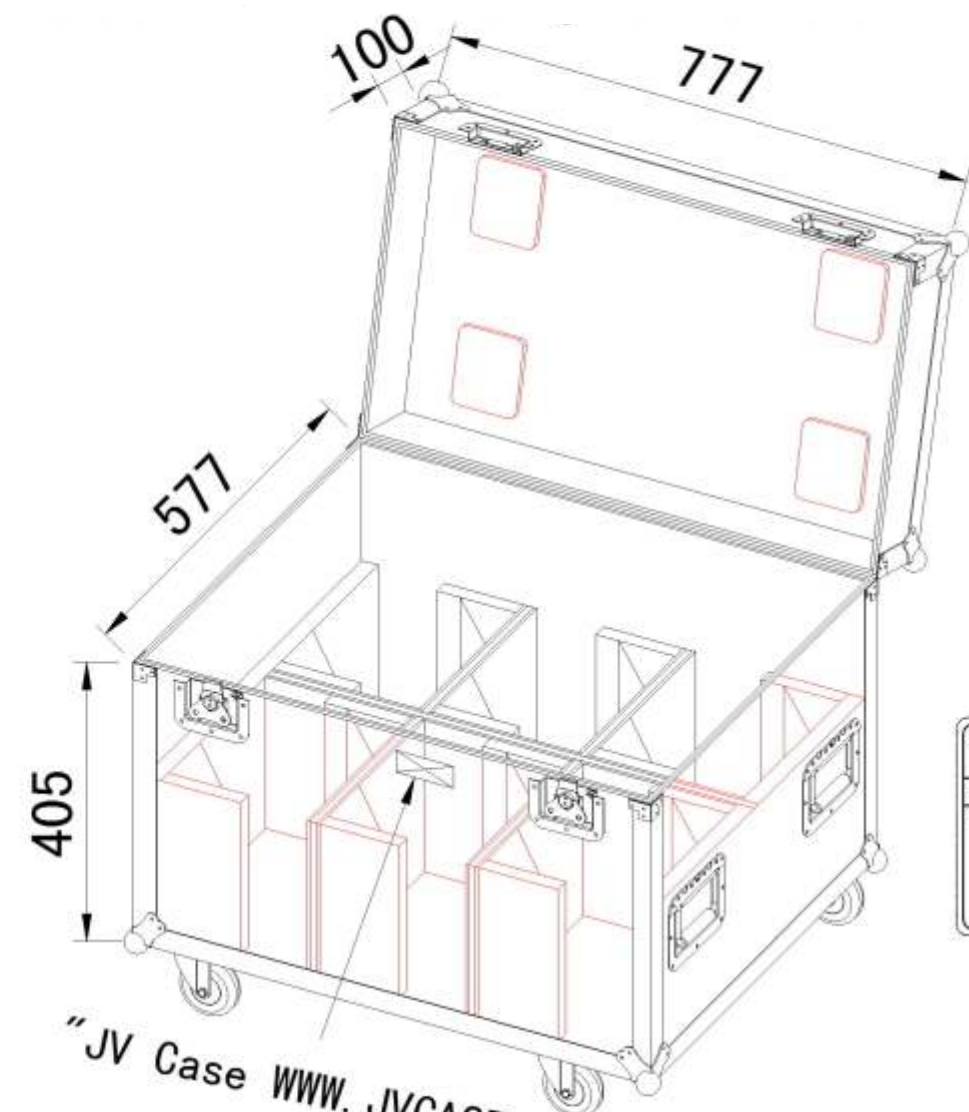

PROJECTOR CASE 3

Dimensions : 80 x 60 x 50,5cm

6x 80mm foam (not glued)
W210*D210mm

"JV Case WWW.JVCASE.COM" LOGO

JOB:	CUSTOMER:
DATE:	PREPARED BY:
DRAWING:	