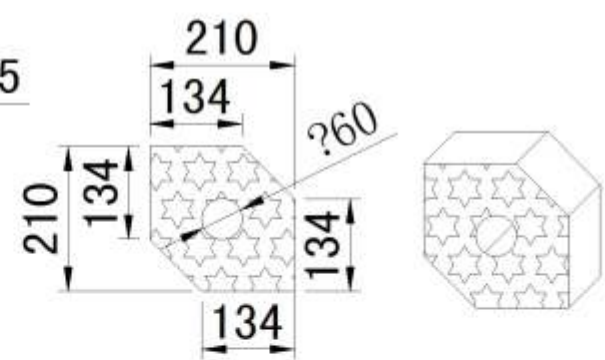

PROJECTOR CASE 3

Dimensions : 80 x 60 x 50,5cm

6x 80mm foam (not glued)
W210*D210mm

"JV Case WWW.JVCASE.COM" LOGO

JOB:	CUSTOMER:
DATE:	PREPARED BY:
DRAWING:	