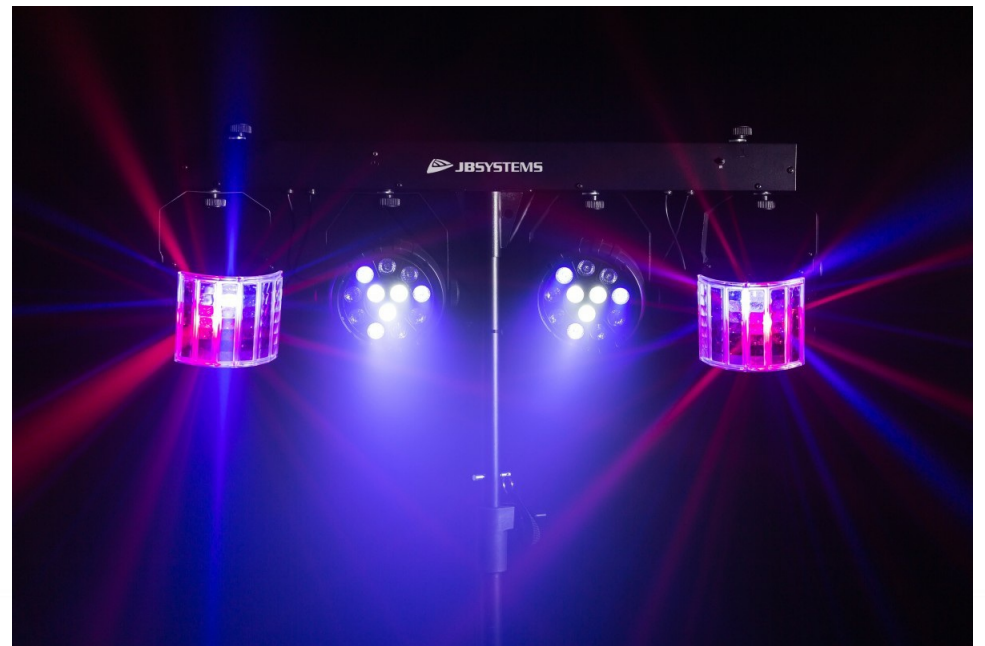

### DESCRIPTION

The USB PARTYSET is our most versatile light set for all your home parties

### FEATURES

- The USB PARTYSET is our most versatile light set for all your home parties.
- This standard set includes 2 RGBW Pars with a very narrow beam angle, 2 RGBW Derby's, a light stand and 2 transport bags.
- Thanks to its unique concept, you can add or replace projectors or effects to compose any setup you like.
- Up to 6 effects/projectors can be powered and controlled simultaneously by the bar.
- Whatever composition you make, the effects will always work perfectly synchronized.
- Compatible JB Systems effects:
  - USB DERBY
  - USB MUSHROOM
  - USB LASER
  - USB PAR
- Each projector can also be used without the bar. You can power them via a 5V/2A adapter and a USB-C cable.
- The fabulous preprogrammed shows with different effect combinations can be controlled in different ways:
  - DMX-control: via 4, 7, 10 or 34 channels.
  - Standalone: sound activated (internal microphone) or automatic.
  - IR-remote: infrared remote control.
- Prepared for wireless DMX: just plug-in an optional WTR-DMX DONGLE ! (Briteq® order code: B04645).
- Several bars can be connected in master/slave to create wonderful synchronized shows.
- 3-digit LED display for easy menu navigation.