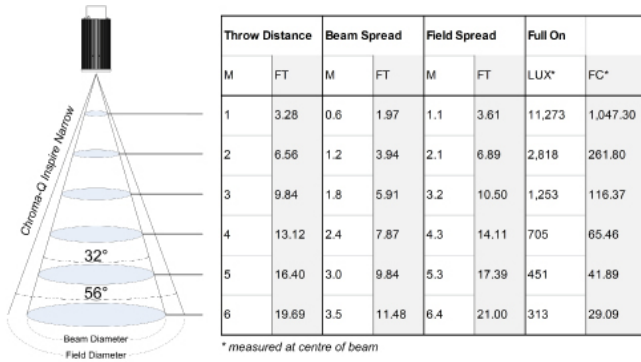

Chroma-Q®
BRILLIANT SOLUTIONS

Specification Sheet - Version: 1.7
Chroma-Q® Inspire™ RGBW Addressing
LED Houselight
Part No: CHINHLRGBW... (followed by your lens
and body colour option)

PHOTOMETRICS