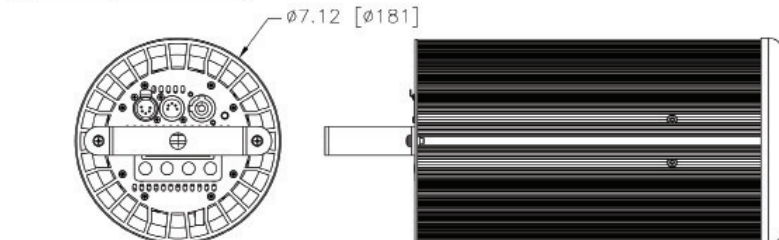

DIMENSIONS

HQ, UK & International Sales
A.C. Entertainment Technologies Ltd.
Tel: +44 (0)1494 446000
Fax: +44 (0)1494 461024
sales@ac-et.com
www.ac-et.com

Northern UK Sales
A.C. Entertainment Technologies Ltd.
Tel: 0113 255 7666
Fax: 0113 255 7676
acnorth@ac-et.com
www.ac-et.com

North American Sales
A.C. Lighting Inc.
Tel: 416-255-9494
Fax: 416-255-3514
northamerica@aclighting.com
www.aclighting.com

Asian Sales
A.C. Lighting Asia KK
Tel: +81 03-6907-1758
Fax: +81 03-6907-1589
sales@aclighting.jp
www.aclighting.jp

Chroma-Q and all associated product names are recognised trademarks, for more information visit www.chroma-q.com/trademarks. The rights and ownership of all trademarks are recognised. Whilst every effort has been made to ensure that the information is correct, Chroma-Q accepts no liability for errors or omissions. Technical specifications and data are provided for guidance only. Because we constantly aim to improve our products, we reserve the right to amend or alter at any time and without prior notice, the specifications of any product. E&OE.