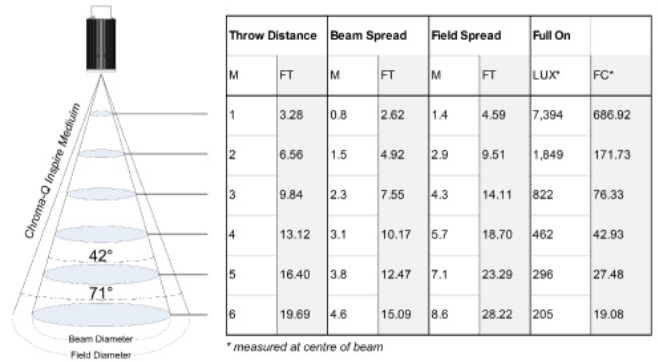

Chroma-Q®
BRILLIANT SOLUTIONS

Specification Sheet - Version: 1.7
Chroma-Q® Inspire™ RGBW Addressing
LED Houselight
Part No: CHINHLRGBW... (followed by your lens
and body colour option)

PHOTOMETRICS