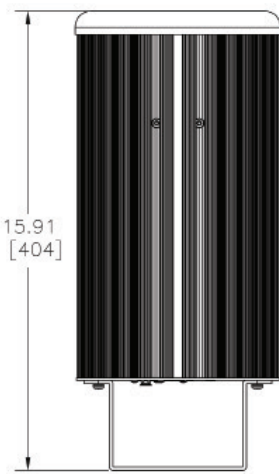

DIMENSIONS

HQ, UK & International Sales
A.C. Entertainment Technologies Ltd.
Tel: +44 (0)1494 446000
Fax: +44 (0)1494 461024
sales@ac-et.com
www.ac-et.com

Northern UK Sales
A.C. Entertainment Technologies Ltd.
Tel: 0113 255 7666
Fax: 0113 255 7676
acnorth@ac-et.com
www.ac-et.com

North American Sales
A.C. Lighting Inc.
Tel: 416-255-9494
Fax: 416-255-3514
northamerica@aclighting.com
www.aclighting.com

Asian Sales
A.C. Lighting Asia KK
Tel: +81 03-6907-1758
Fax: +81 03-6907-1589
sales@aclighting.jp
www.aclighting.jp

Chroma-Q and all associated product names are recognised trademarks, for more information visit www.chroma-q.com/trademarks. The rights and ownership of all trademarks are recognised. Whilst every effort has been made to ensure that the information is correct, Chroma-Q accepts no liability for errors or omissions. Technical specifications and data are provided for guidance only. Because we constantly aim to improve our products, we reserve the right to amend or alter at any time and without prior notice, the specifications of any product. E&OE.