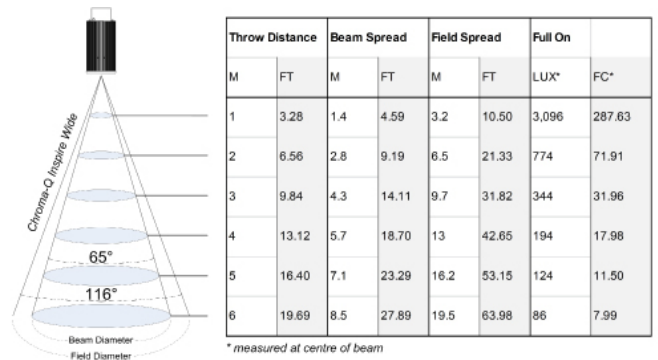

DIMENSIONS

HQ, UK & International Sales
A.C. Entertainment Technologies Ltd.
Tel: +44 (0)1494 446000
Fax: +44 (0)1494 461024
sales@ac-et.com
www.ac-et.com

Northern UK Sales
A.C. Entertainment Technologies Ltd.
Tel: 0113 255 7666
Fax: 0113 255 7676
acnorth@ac-et.com
www.ac-et.com

North American Sales
A.C. Lighting Inc.
Tel: 416-255-9494
Fax: 416-255-3514
northamerica@aclighting.com
www.aclighting.com

Asian Sales
A.C. Lighting Asia KK
Tel: +81 03-6907-1758
Fax: +81 03-6907-1589
sales@aclighting.jp
www.aclighting.jp

Chroma-Q and all associated product names are recognised trademarks, for more information visit www.chroma-q.com/trademarks. The rights and ownership of all trademarks are recognised. Whilst every effort has been made to ensure that the information is correct, Chroma-Q accepts no liability for errors or omissions. Technical specifications and data are provided for guidance only. Because we constantly aim to improve our products, we reserve the right to amend or alter at any time and without prior notice, the specifications of any product. E&OE.